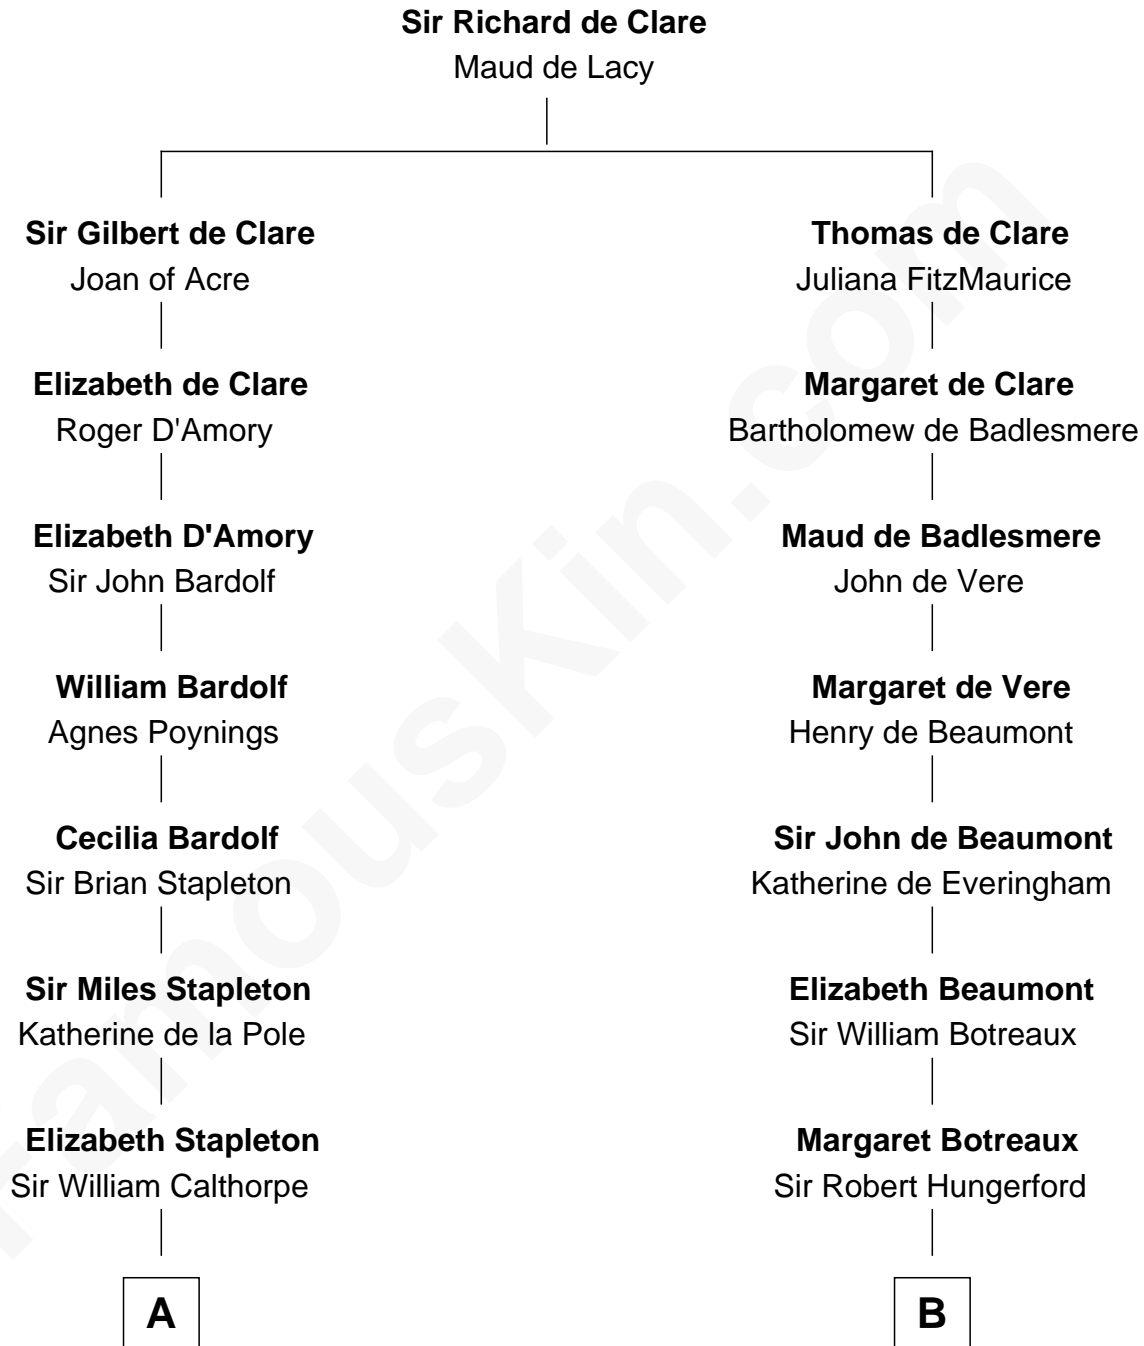

FamousKin.com Relationship Chart of

Vachel Lindsay

American Poet

20th cousin 1 time removed of

Sir Charles Tupper

6th Prime Minister of Canada

C

Rachel Dorsey
Anthony Lindsay

Vachel Lindsay
Mary Anna Quisenberry

Nicholas Lindsay
Martha Ann Cane

Vachel Thomas Lindsay
Katherine Frazee

Vachel Lindsay
American Poet

D

Mary Bassett
Eliakim Tupper

Charles Tupper
Elizabeth West

Rev. Charles Tupper
Miriam Lockhart

Sir Charles Tupper
6th Prime Minister of Canada