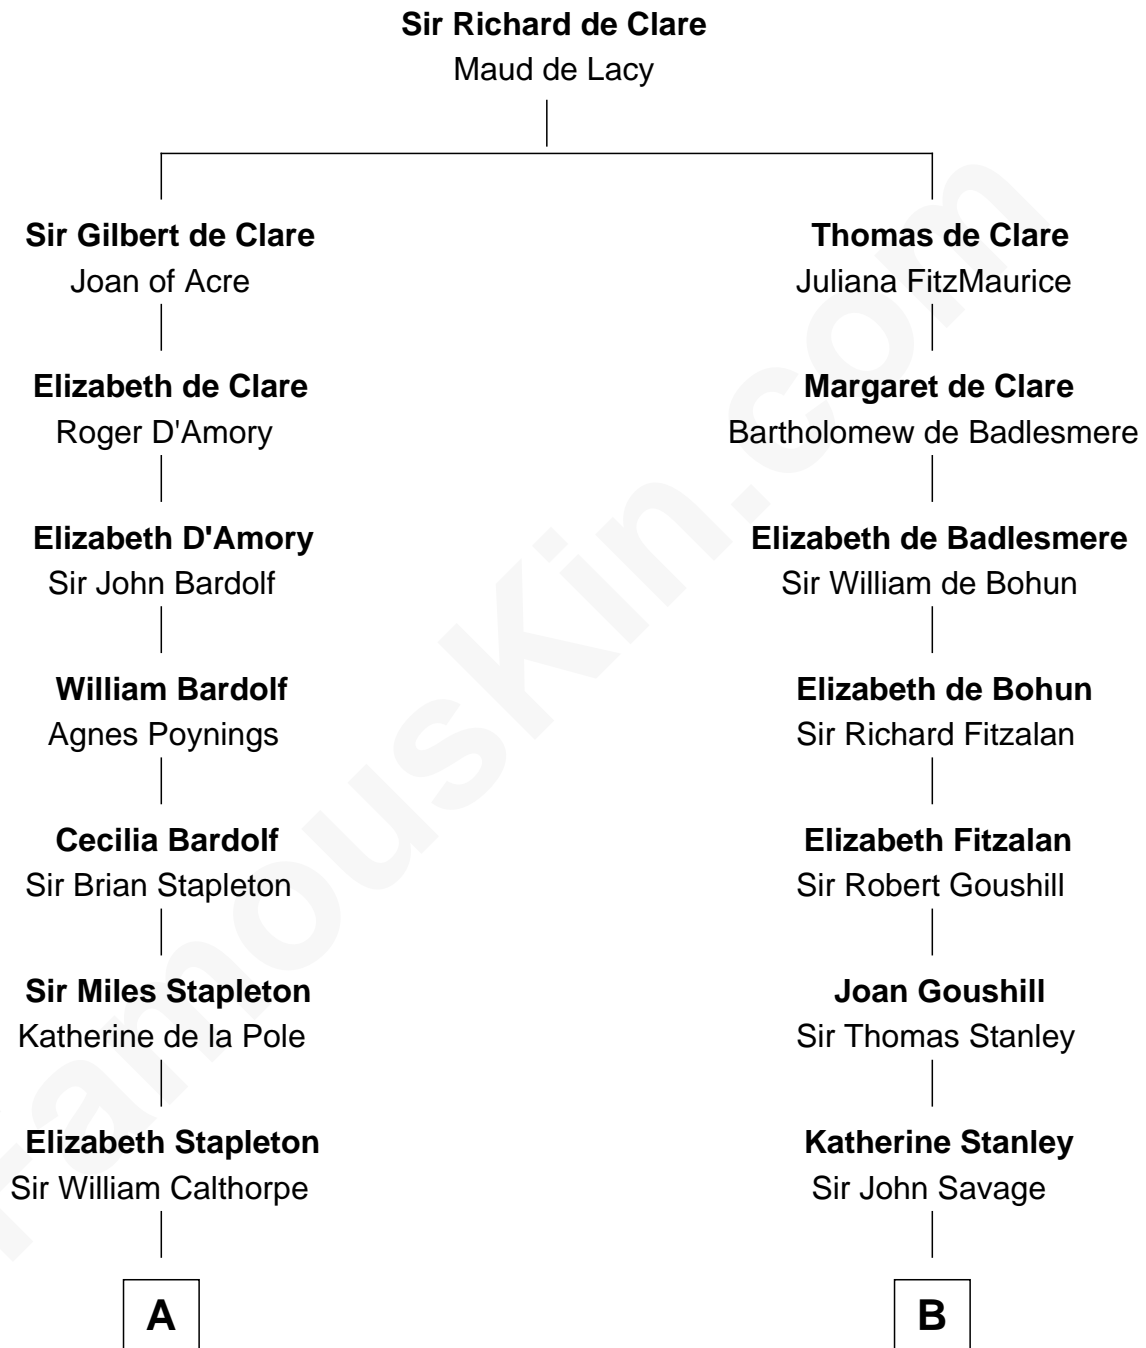

FamousKin.com Relationship Chart of

Vachel Lindsay

American Poet

21st cousin of

Adlai Stevenson II

31st Governor of Illinois

C

Rachel Dorsey
Anthony Lindsay

Vachel Lindsay
Mary Anna Quisenberry

Nicholas Lindsay
Martha Ann Cane

Vachel Thomas Lindsay
Katherine Frazee

Vachel Lindsay
American Poet

D

Thomas Walker Frye
Elizabeth Speed Smith

Mary Peachy Frye
Rev. Lewis Warner Green

Letitia Green
Adlai Ewing Stevenson

Lewis Green Stevenson
Helen Louise Davis

Adlai Stevenson II
31st Governor of Illinois