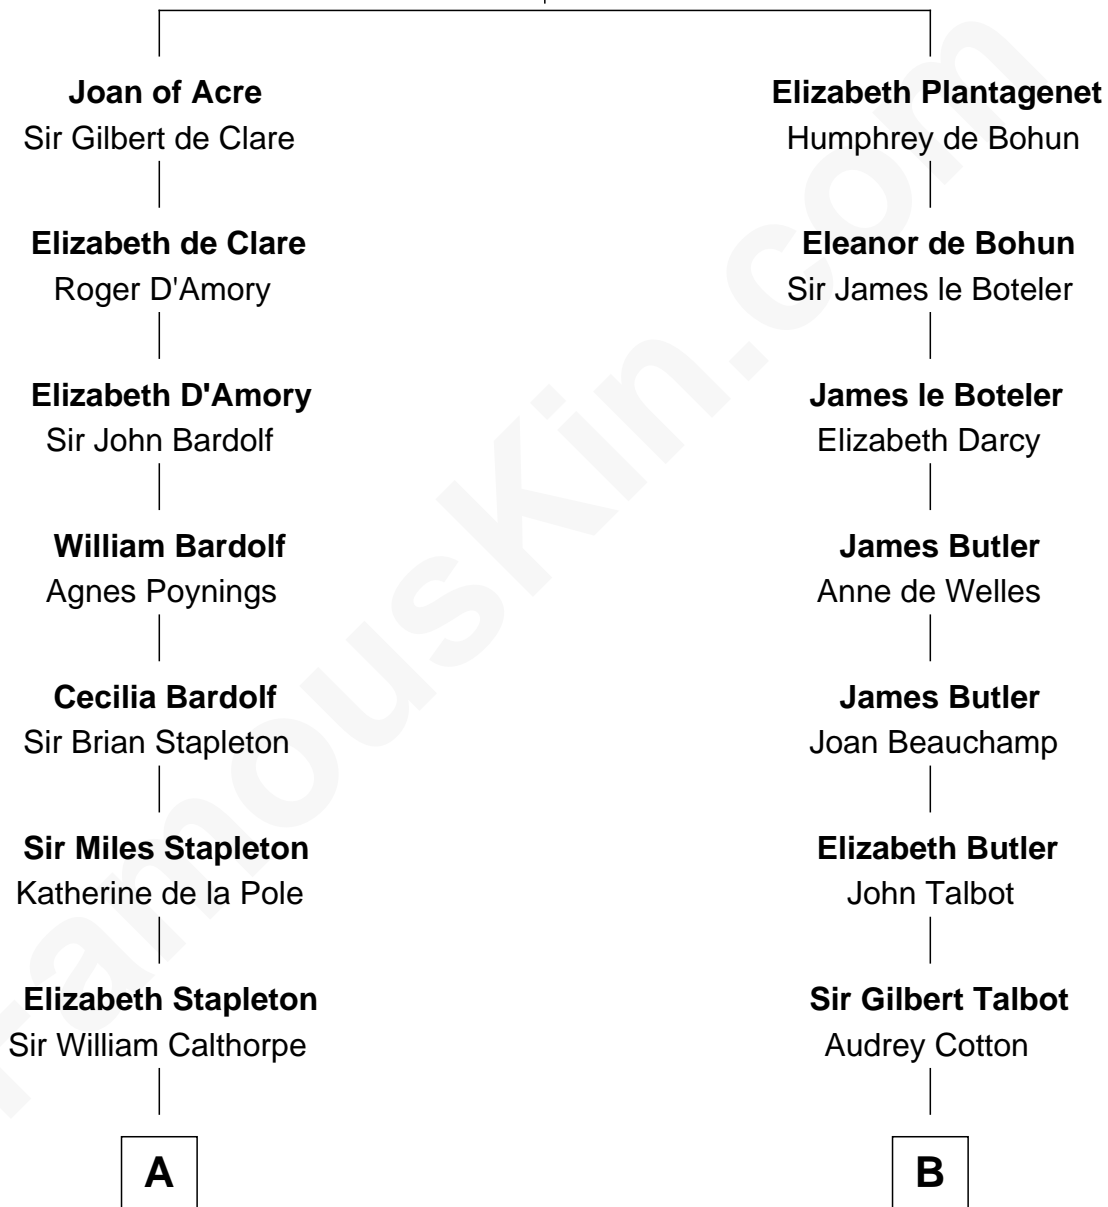

FamousKin.com Relationship Chart of

Vachel Lindsay

American Poet

20th cousin 1 time removed of

Norman Rockwell

American Artist

King Edward I
Eleanor of Castile

C

Rachel Dorsey
Anthony Lindsay

Vachel Lindsay
Mary Anna Quisenberry

Nicholas Lindsay
Martha Ann Cane

Vachel Thomas Lindsay
Katherine Frazee

Vachel Lindsay
American Poet

D

Samuel Darling Rockwell
Orilla Janes Sherman