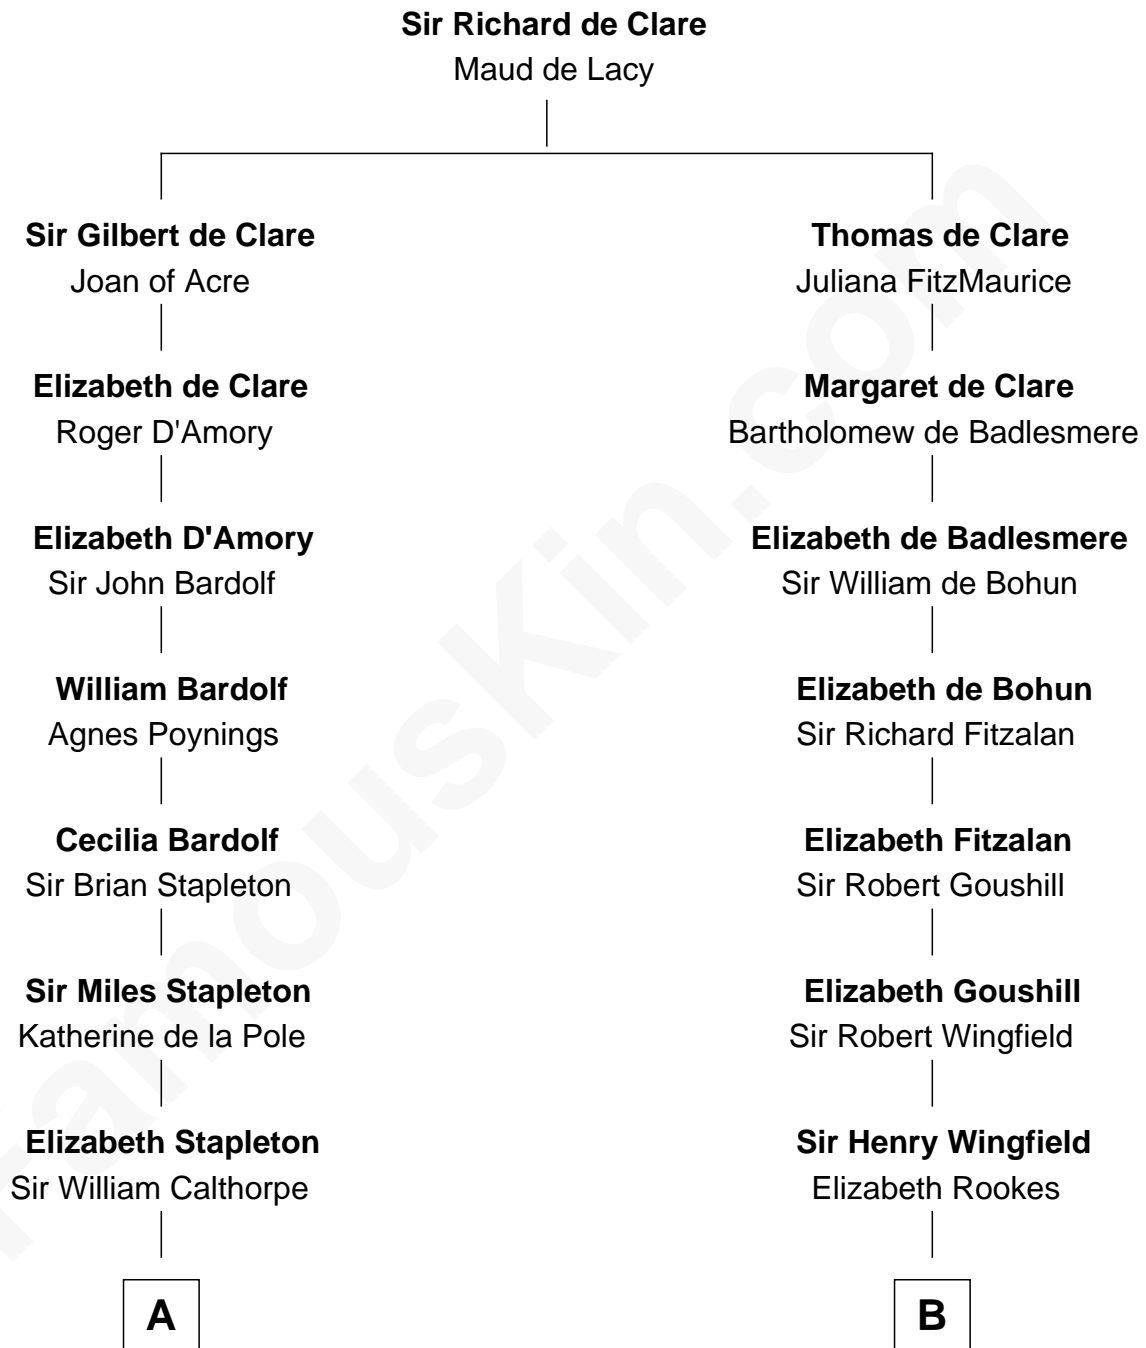

FamousKin.com Relationship Chart of

Vachel Lindsay

American Poet

21st cousin of

Valerie Bertinelli

Television Actress

C

Rachel Dorsey
Anthony Lindsay

Vachel Lindsay
Mary Anna Quisenberry

Nicholas Lindsay
Martha Ann Cane

Vachel Thomas Lindsay
Katherine Frazee

Vachel Lindsay
American Poet

D

Mary Emma Bishop
Jacob G. Gooden

Ida P. Gooden
Joseph D. Carvin

Lester Vodges Carvin
Elizabeth - - - - -