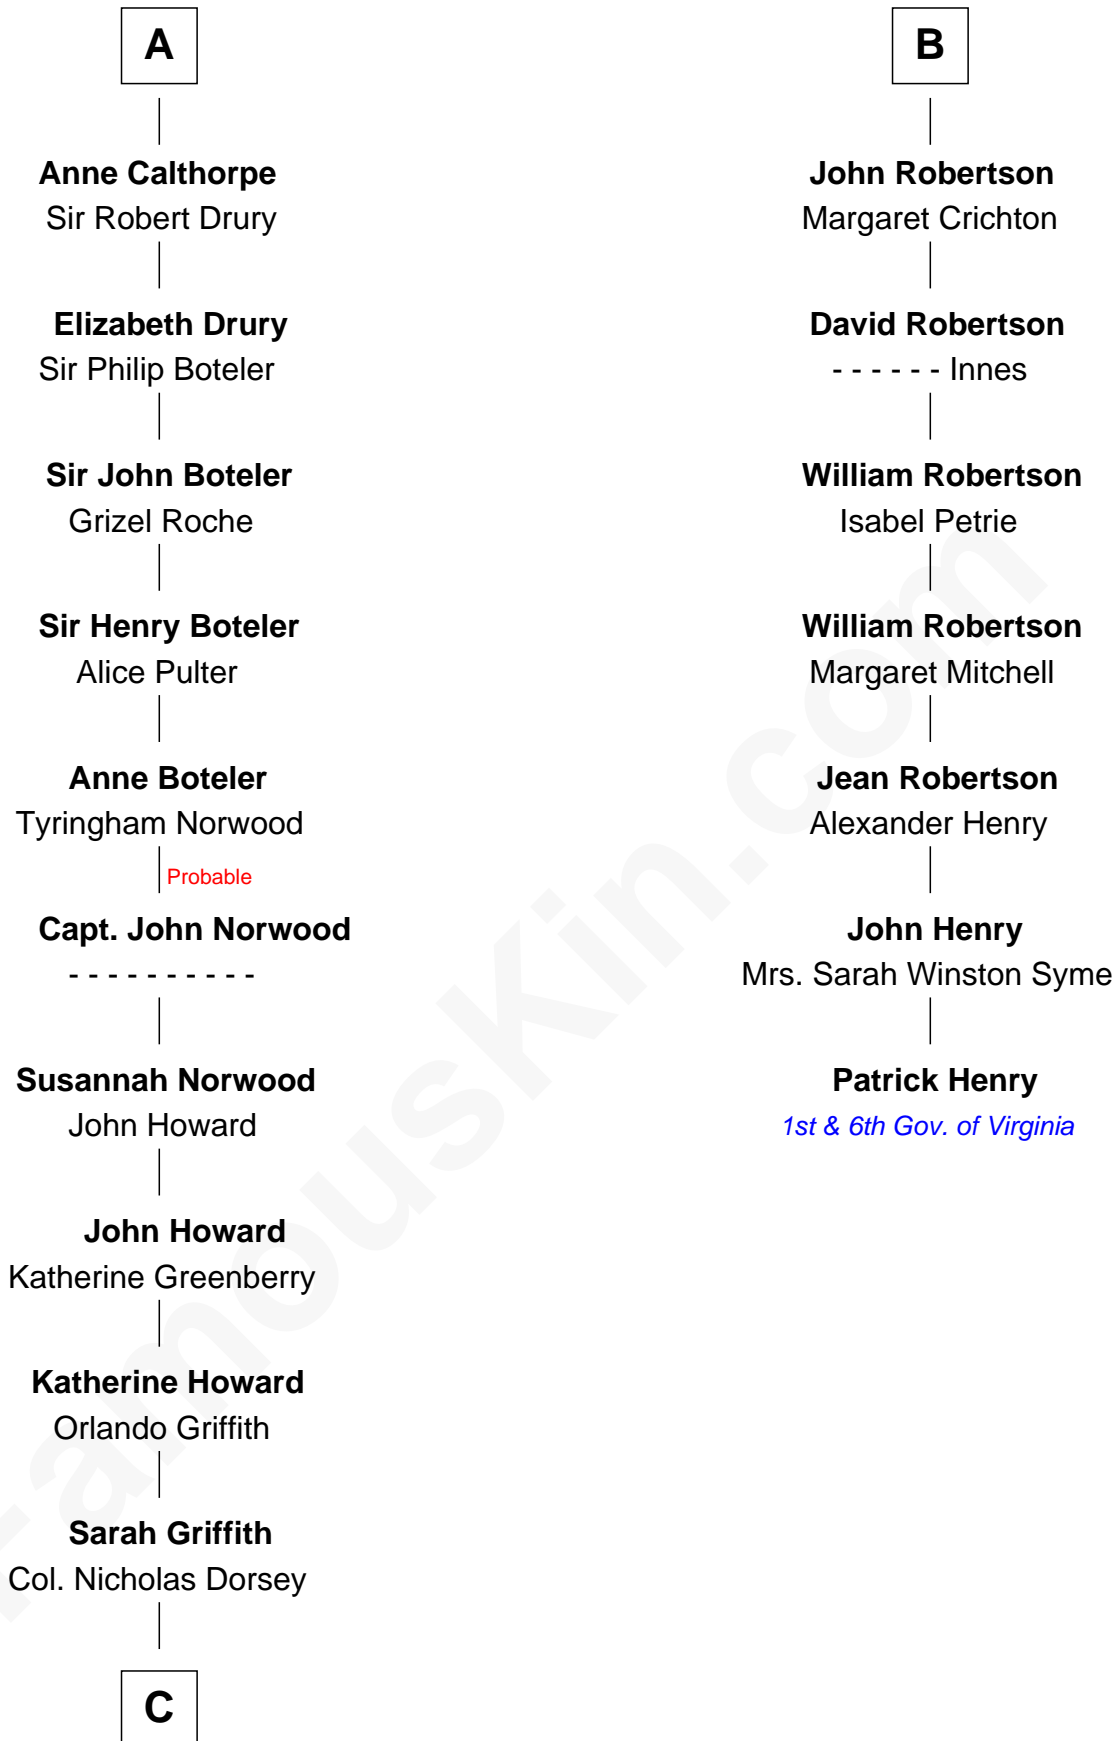

# FamousKin.com Relationship Chart of

**Vachel Lindsay**

*American Poet*

13th cousin 8 times removed of

**Patrick Henry**

*1st and 6th Governor of Virginia*

**King Edward I**  
Eleanor of Castile

**Joan of Acre**  
Sir Gilbert de Clare

**Elizabeth de Clare**  
Roger D'Amory

**Elizabeth D'Amory**  
Sir John Bardolf

**William Bardolf**  
Agnes Poynings

**Cecilia Bardolf**  
Sir Brian Stapleton

**Sir Miles Stapleton**  
Katherine de la Pole

**Elizabeth Stapleton**  
Sir William Calthorpe

**A**

**Edward II, King of England**  
Isabella of France

**Edward III, King of England**  
Philippa of Hainault

**John of Gaunt**  
Katherine Roet

**Sir John Beaufort**  
Margaret de Holand

**Joan Beaufort**  
Sir James Stewart

**John Stewart**  
Eleanor Sinclair

**Elizabeth Stewart**  
Alexander Robertson

**B**

**C**

—  
**Rachel Dorsey**  
Anthony Lindsay

—  
**Vachel Lindsay**  
Mary Anna Quisenberry