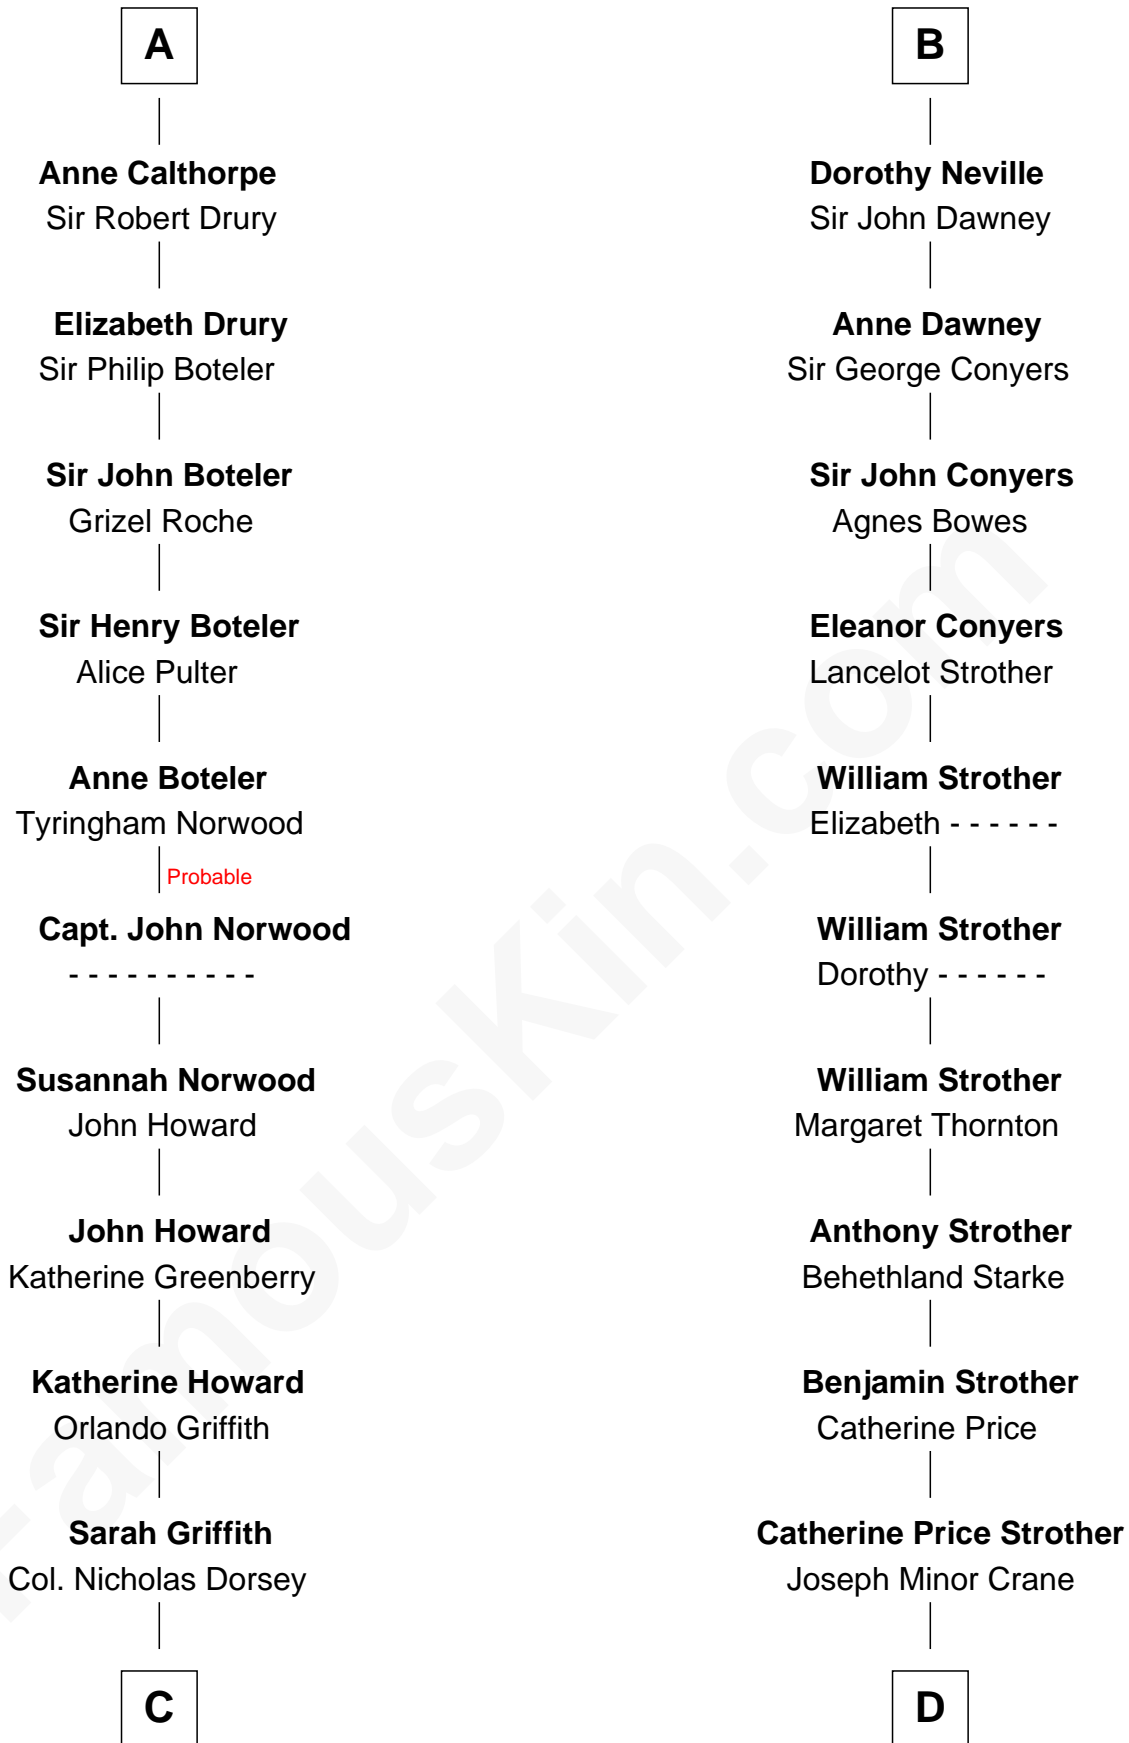

FamousKin.com Relationship Chart of

Vachel Lindsay

American Poet

20th cousin 1 time removed of

Randolph Scott

Movie Actor

King Edward I
Eleanor of Castile

Joan of Acre
Sir Gilbert de Clare

Elizabeth de Clare
Roger D'Amory

Elizabeth D'Amory
Sir John Bardolf

William Bardolf
Agnes Poynings

Cecilia Bardolf
Sir Brian Stapleton

Sir Miles Stapleton
Katherine de la Pole

Elizabeth Stapleton
Sir William Calthorpe

A

Edward II, King of England
Isabella of France

Edward III, King of England
Philippa of Hainault

John of Gaunt
Katherine Roet

Joan Beaufort
Sir Ralph Neville

George Neville
Elizabeth Beauchamp

Sir Henry Neville
Joan Bouchier

Sir Richard Neville
Anne Stafford

B

C

Rachel Dorsey
Anthony Lindsay

Vachel Lindsay
Mary Anna Quisenberry

Nicholas Lindsay
Martha Ann Cane

Vachel Thomas Lindsay
Katherine Frazee

Vachel Lindsay
American Poet