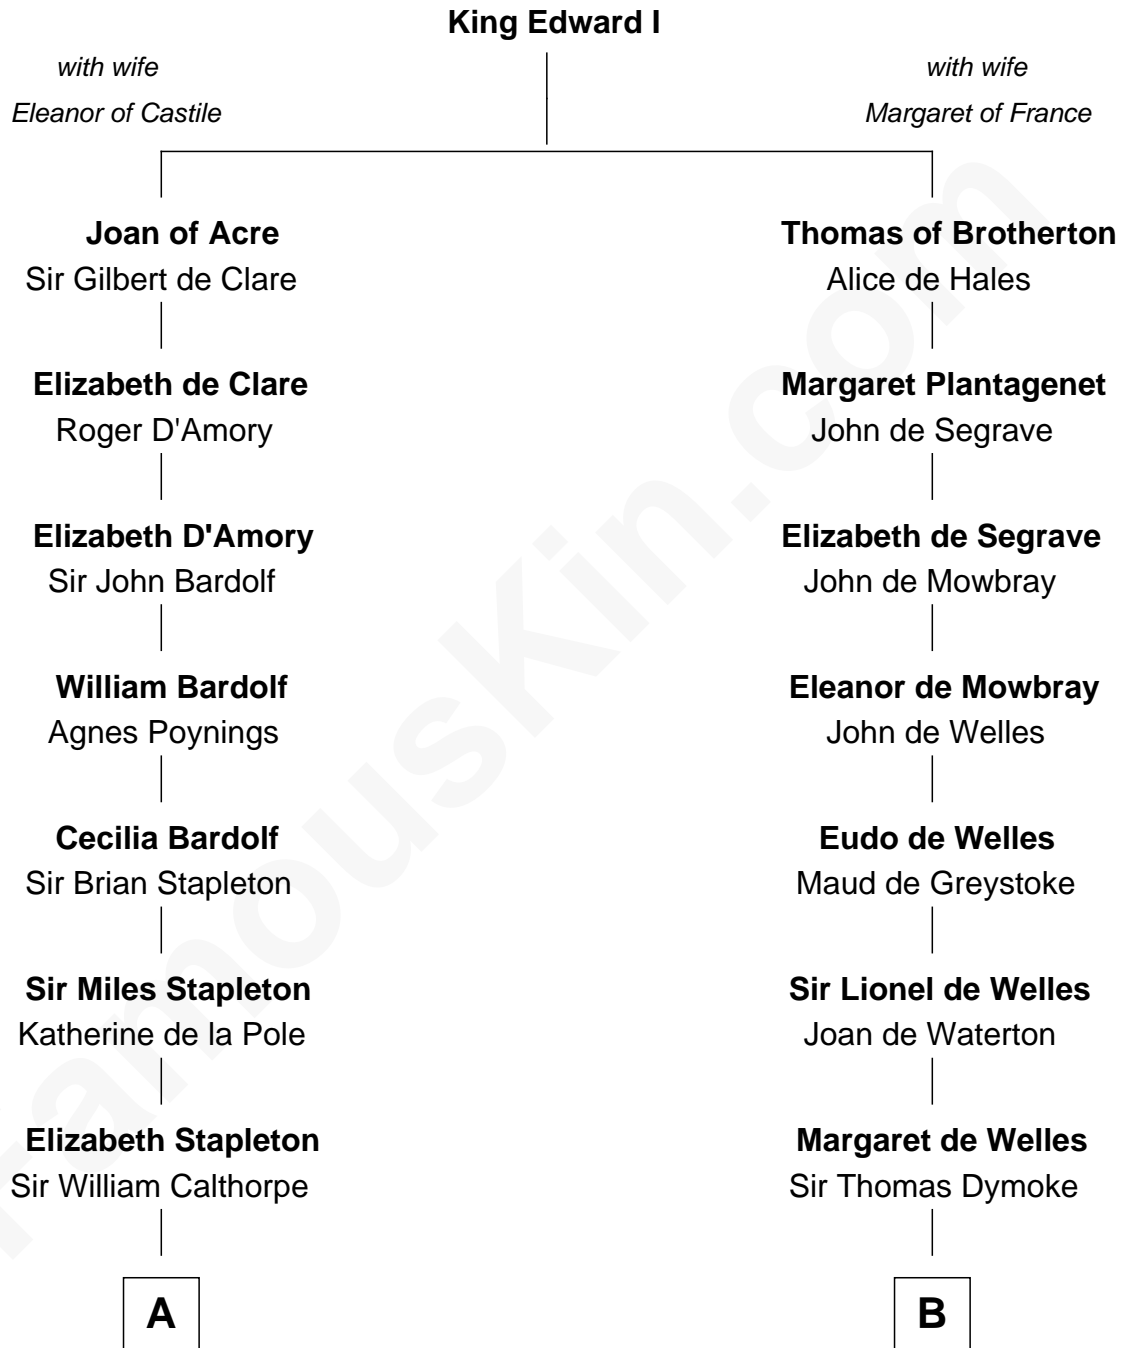

FamousKin.com

Relationship Chart of

Vachel Lindsay

American Poet

21st cousin of

Ray Bradbury

Author of The Martian Chronicles

C

Rachel Dorsey
Anthony Lindsay

Vachel Lindsay
Mary Anna Quisenberry

Nicholas Lindsay
Martha Ann Cane

Vachel Thomas Lindsay
Katherine Frazee

Vachel Lindsay
American Poet

D

Samuel Bradbury
Frances Mary Rohead

Samuel Irving Bradbury
Mary Adell Spaulding