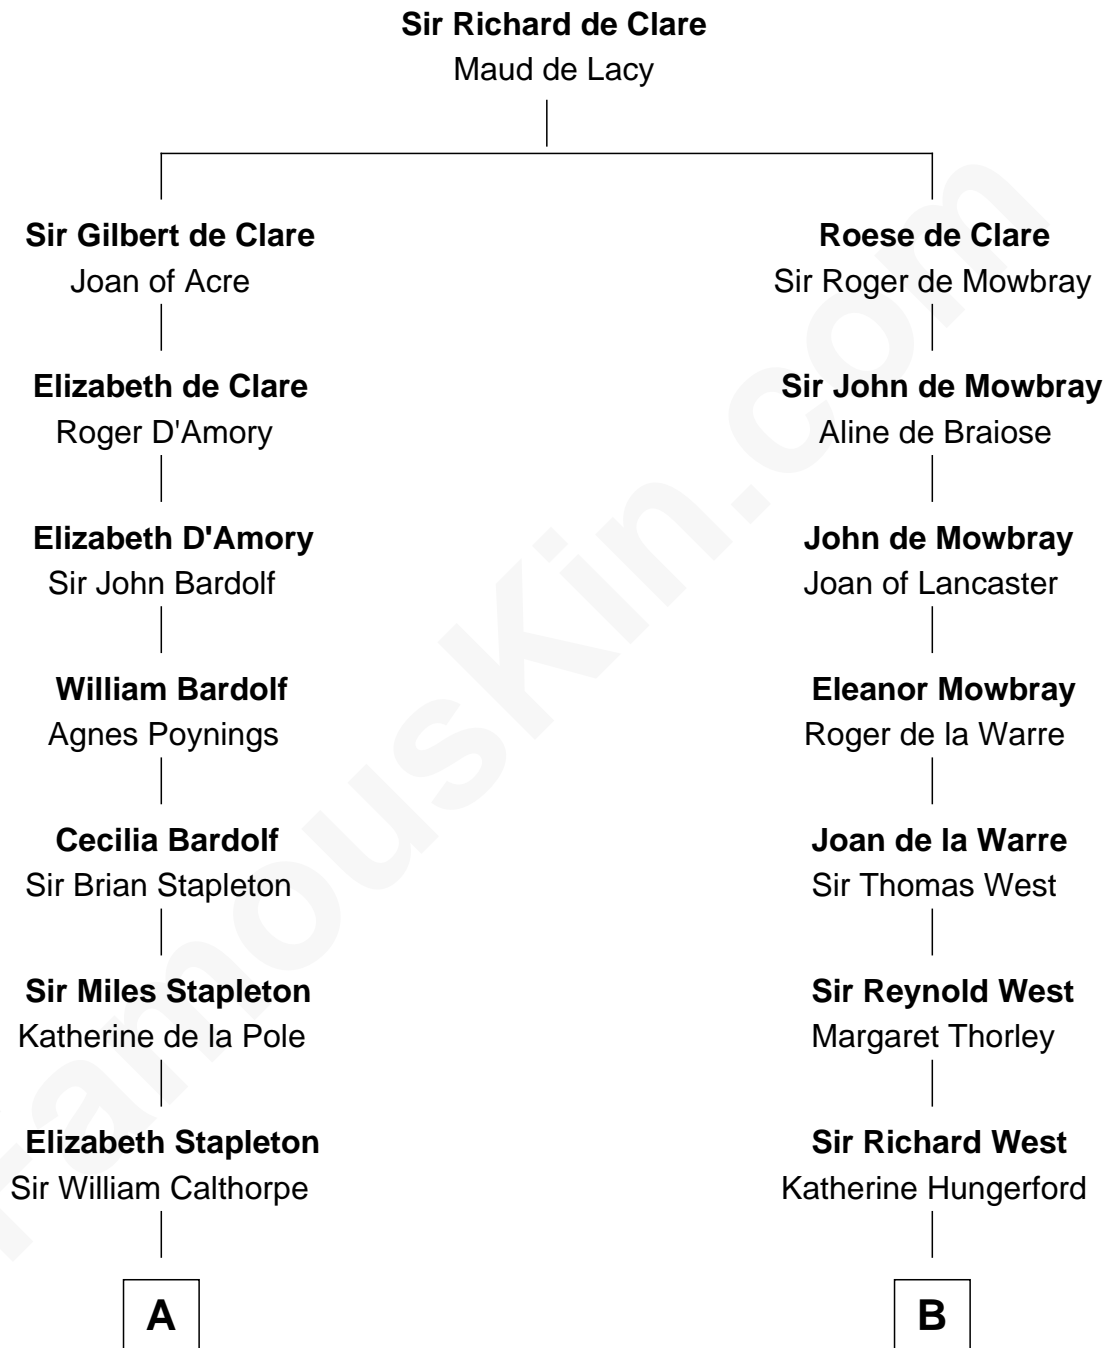

## Relationship Chart of

**Vachel Lindsay**

*American Poet*

21st cousin of

**Ray Bradbury**

*Author of The Martian Chronicles*

**C**

**Rachel Dorsey**  
Anthony Lindsay

**Vachel Lindsay**  
Mary Anna Quisenberry

**Nicholas Lindsay**  
Martha Ann Cane

**Vachel Thomas Lindsay**  
Katherine Frazee

**Vachel Lindsay**  
*American Poet*

**D**

**Samuel Bradbury**  
Frances Mary Rohead