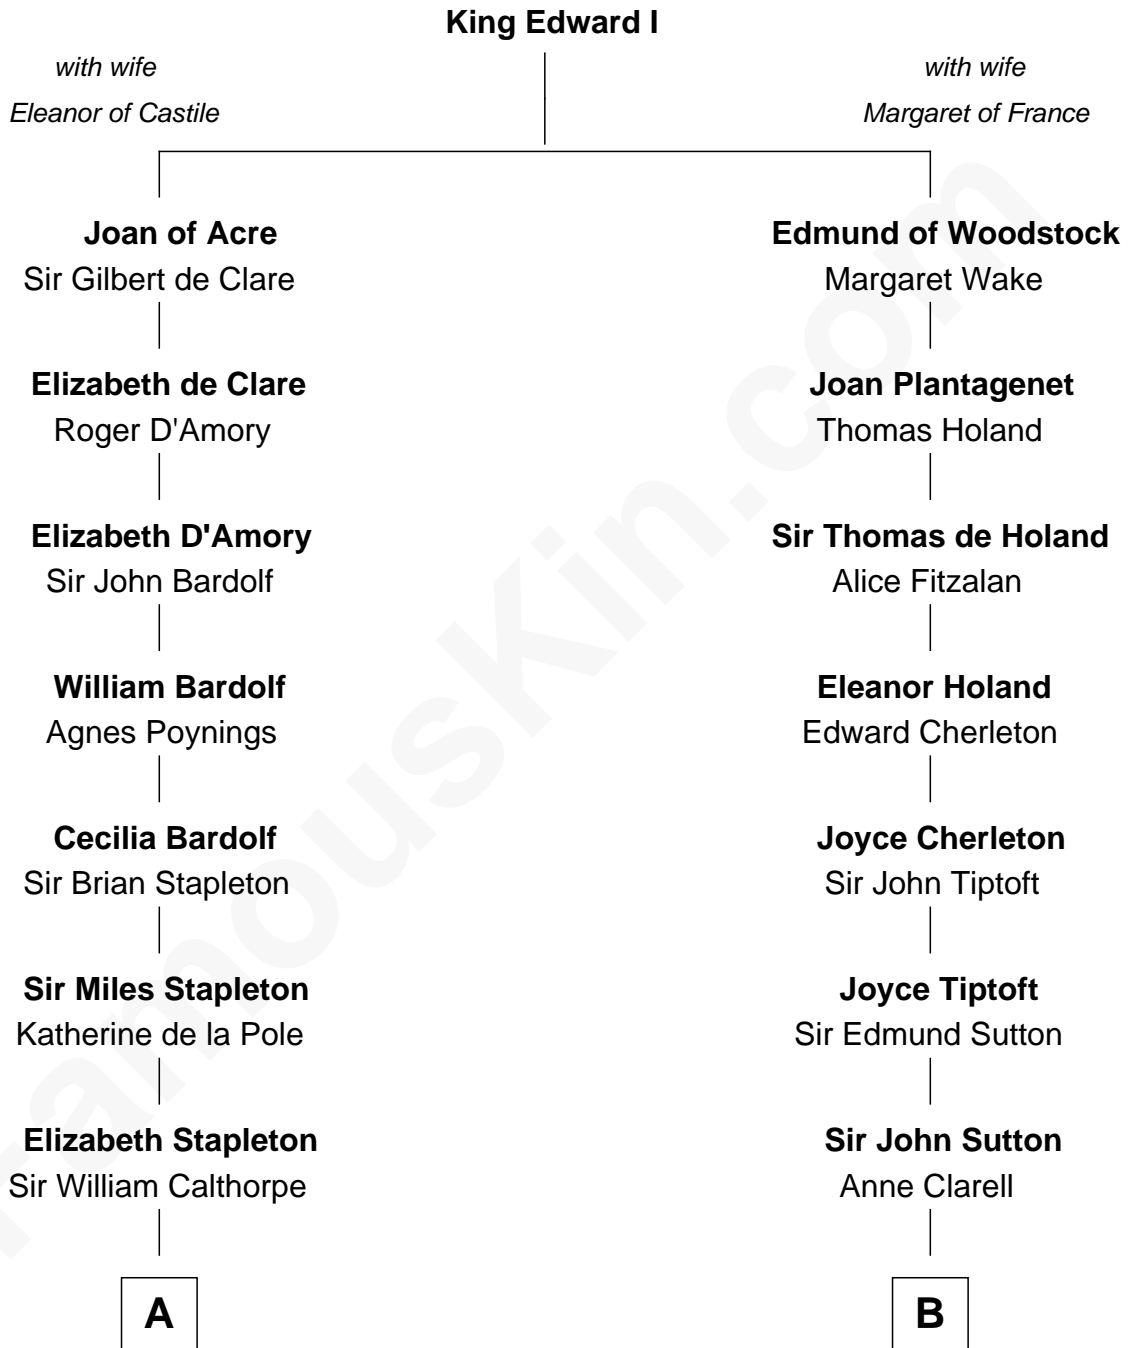

FamousKin.com
Relationship Chart of
Vachel Lindsay
American Poet

14th cousin 7 times removed of
George Washington
1st U.S. President

C

—
Rachel Dorsey
Anthony Lindsay

—
Vachel Lindsay
Mary Anna Quisenberry

—
Nicholas Lindsay
Martha Ann Cane

—
Vachel Thomas Lindsay
Katherine Frazee

—
Vachel Lindsay
American Poet

FamousKin.com