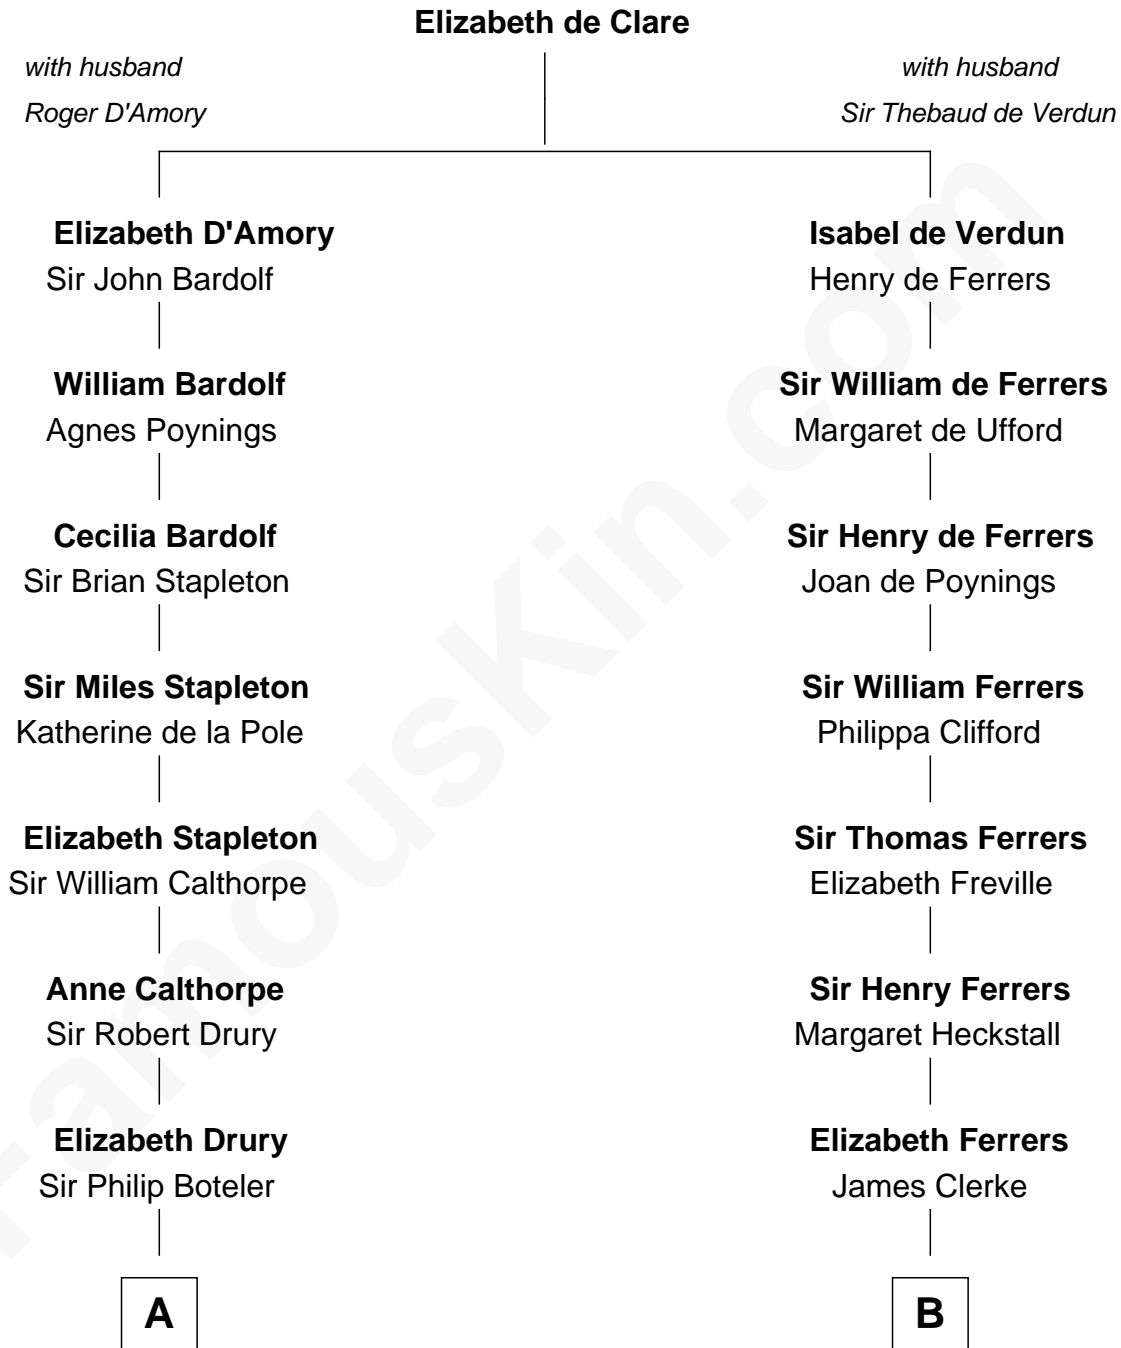

FamousKin.com
Relationship Chart of
Vachel Lindsay
American Poet

17th cousin 2 times removed of
Hetty Green
"The Witch of Wall Street"

C

—
Nicholas Lindsay

Martha Ann Cane

—
Vachel Thomas Lindsay

Katherine Frazee

—
Vachel Lindsay

American Poet

FamousKin.com