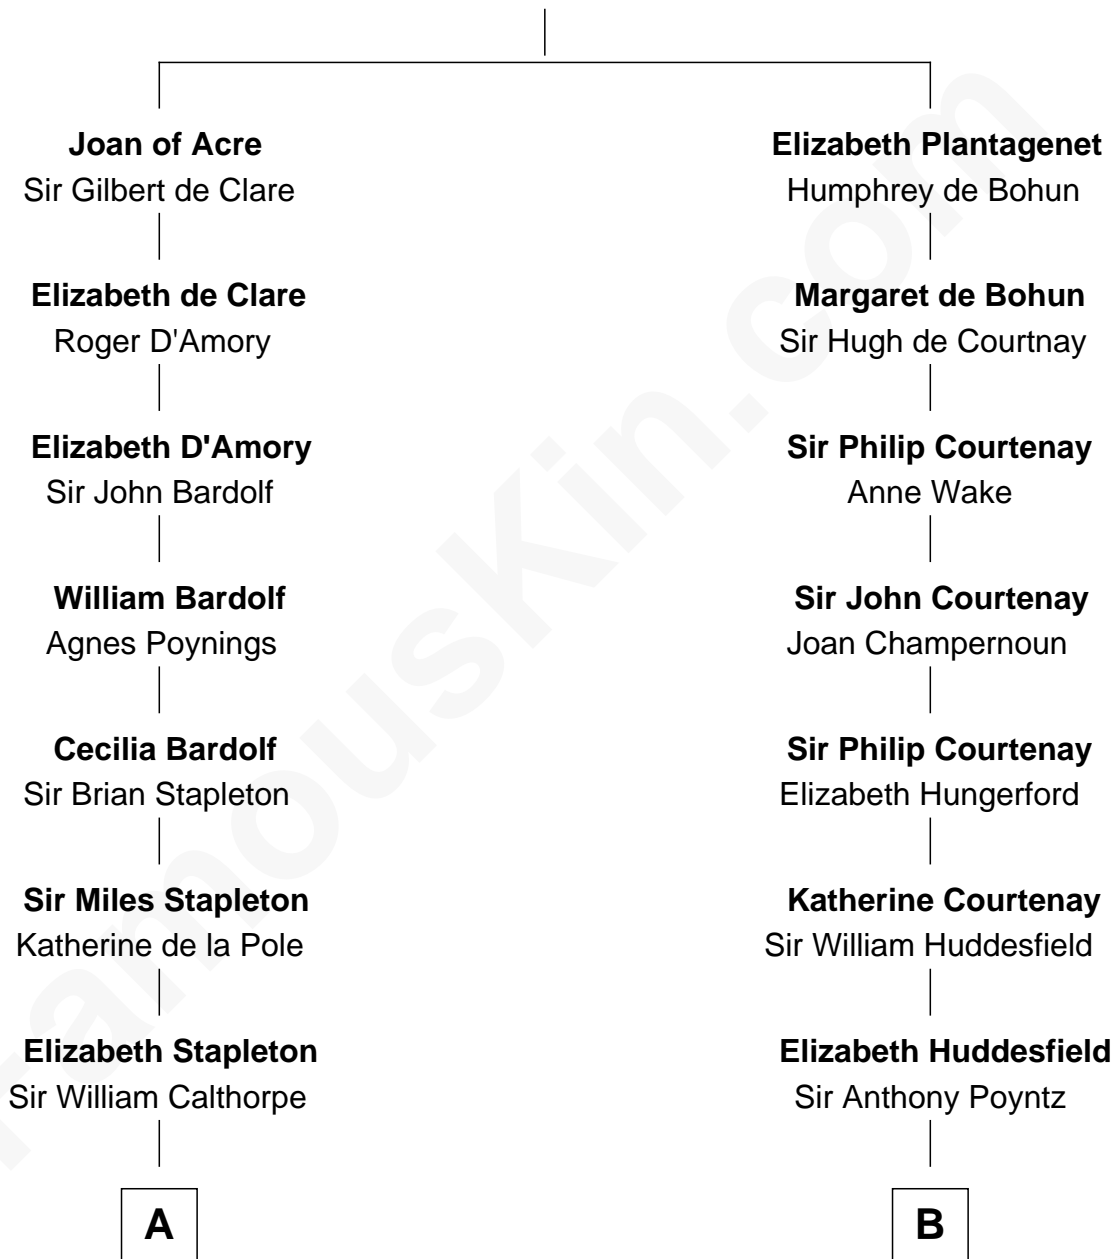

FamousKin.com Relationship Chart of

Vachel Lindsay

American Poet

16th cousin 5 times removed of

Charles Darwin

Theory of Evolution

King Edward I
Eleanor of Castile

C

—
Rachel Dorsey
Anthony Lindsay

—
Vachel Lindsay
Mary Anna Quisenberry

—
Nicholas Lindsay
Martha Ann Cane

—
Vachel Thomas Lindsay
Katherine Frazee

—
Vachel Lindsay
American Poet

FamousKin.com