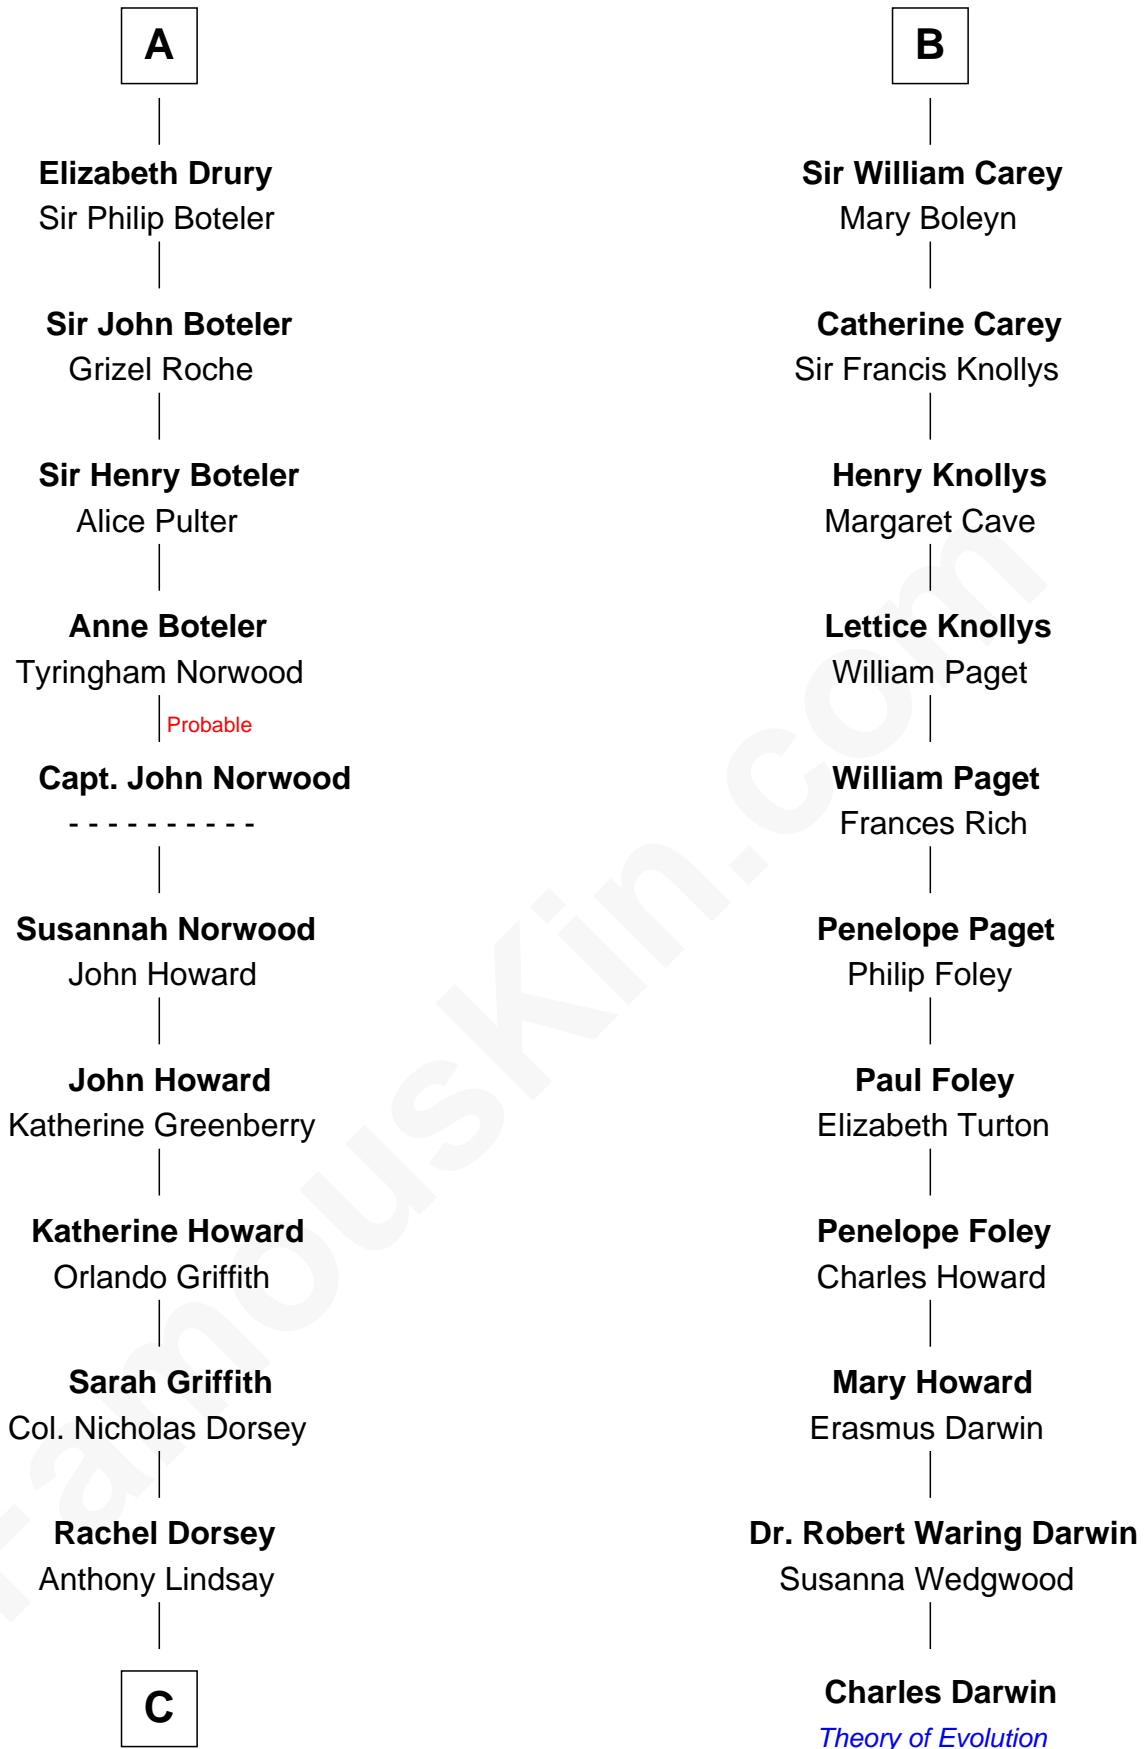

## Relationship Chart of

**Vachel Lindsay**

*American Poet*

17th cousin 3 times removed of

**Charles Darwin**

*Theory of Evolution*

**Sir Gilbert de Clare**

Joan of Acre

Hugh le Despencer

**Elizabeth le Despencer**

Maurice de Berkeley

**Thomas de Berkeley**

Margaret de Lisle

**Elizabeth de Berkeley**

Richard de Beauchamp

**Eleanor Beauchamp**

Edmund Beaufort

**Eleanor Beaufort**

Sir Robert Spencer

**Margaret Spencer**

Sir Thomas Carey

**B**

**C**

—  
**Vachel Lindsay**  
Mary Anna Quisenberry

—  
**Nicholas Lindsay**  
Martha Ann Cane

—  
**Vachel Thomas Lindsay**  
Katherine Frazee

—  
**Vachel Lindsay**  
*American Poet*

FamousKin.com