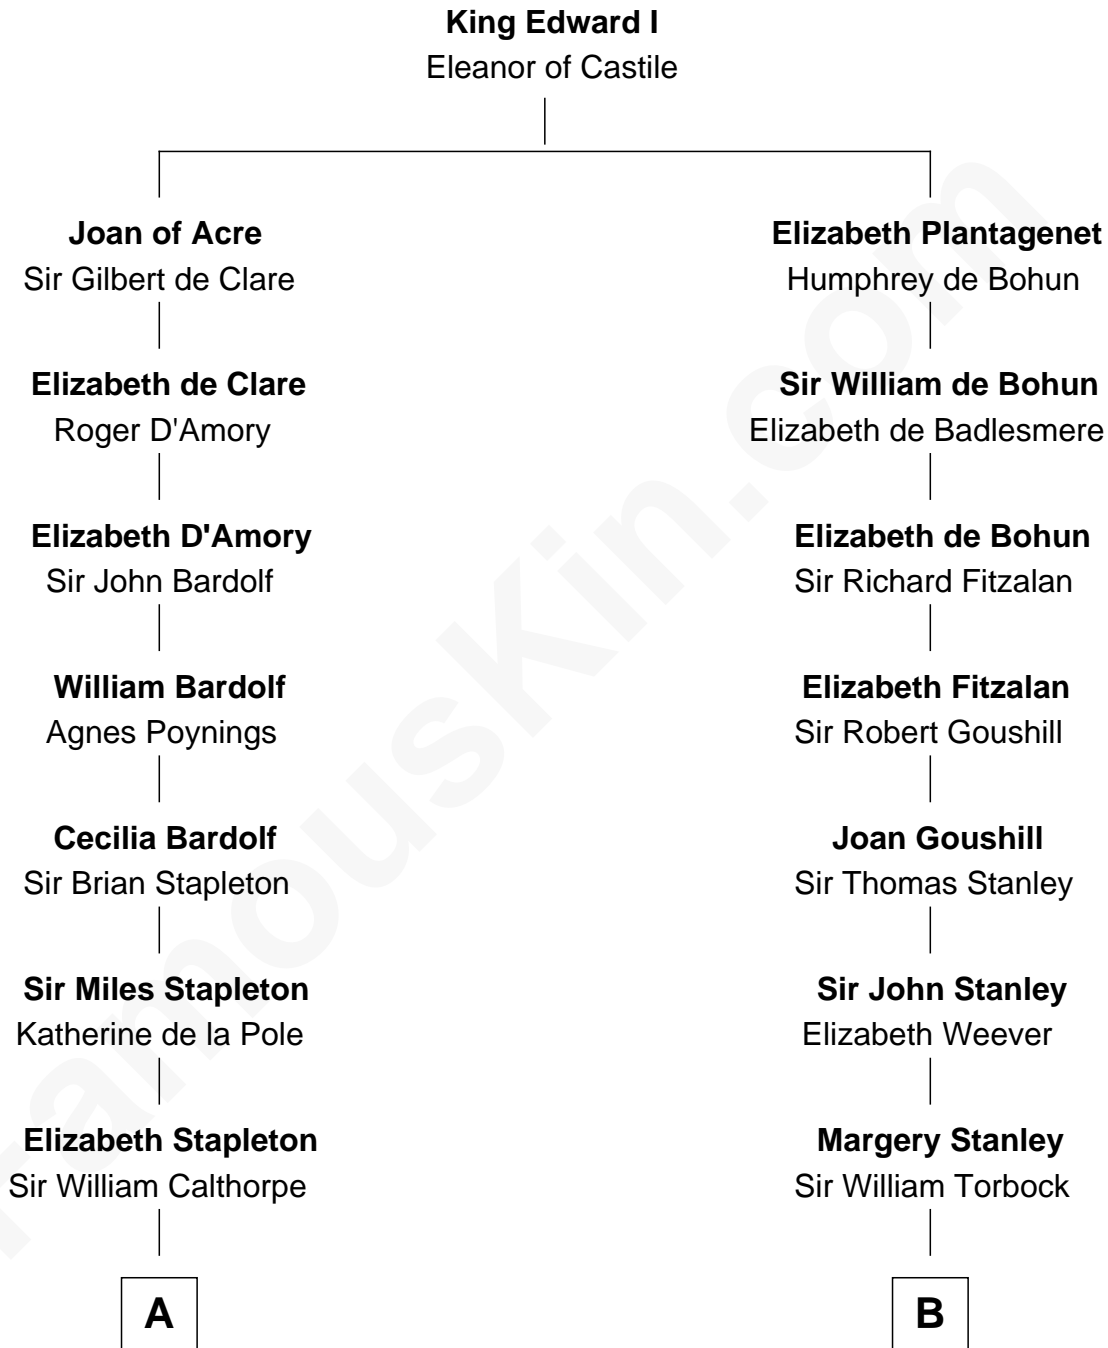

**FamousKin.com**  
**Relationship Chart of**  
**Vachel Lindsay**  
*American Poet*

19th cousin 2 times removed of  
**Buckminster Fuller**  
*Author, Architect, and Inventor*

**C**

**Rachel Dorsey**  
Anthony Lindsay

**Vachel Lindsay**  
Mary Anna Quisenberry

**Nicholas Lindsay**  
Martha Ann Cane

**Vachel Thomas Lindsay**  
Katherine Frazee

**Vachel Lindsay**  
*American Poet*

**D**

**Caroline Matilda Wolcott**  
Martin Andrews