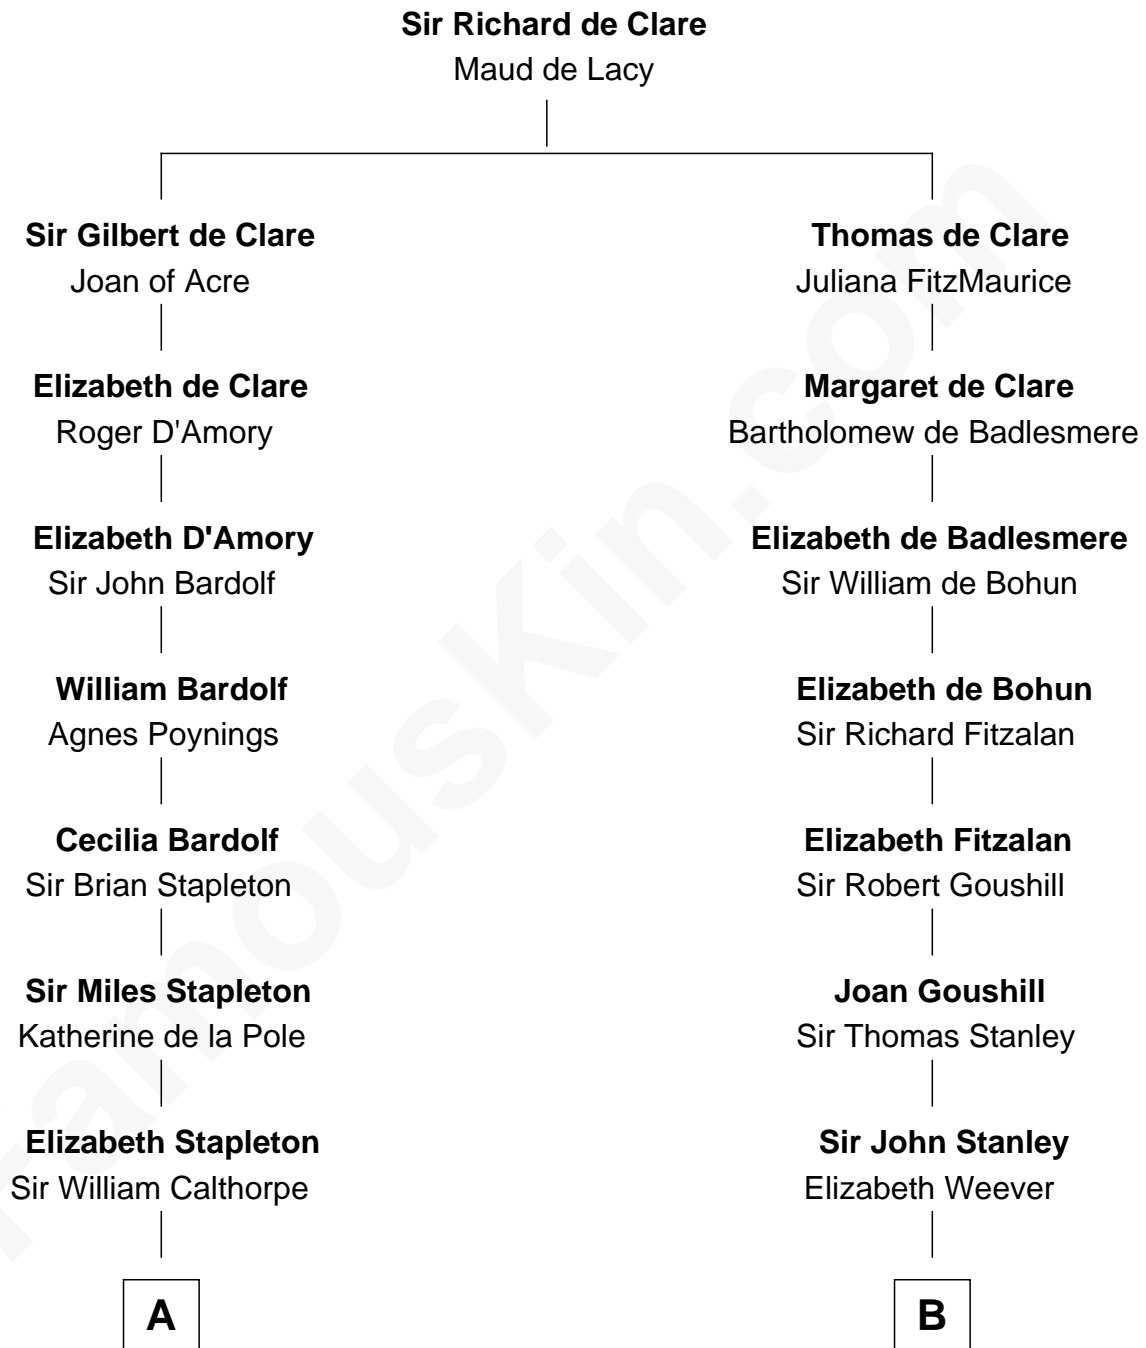

FamousKin.com Relationship Chart of

Vachel Lindsay

American Poet

20th cousin 1 time removed of

Thomas Hunt Morgan

Nobel Prize Winner in Physiology or Medicine

C

Rachel Dorsey
Anthony Lindsay

Vachel Lindsay
Mary Anna Quisenberry

Nicholas Lindsay
Martha Ann Cane

Vachel Thomas Lindsay
Katherine Frazee

Vachel Lindsay
American Poet

D

Mary Tayloe Lloyd
Francis Scott Key

Elizabeth Phoebe Key
Charles Howard