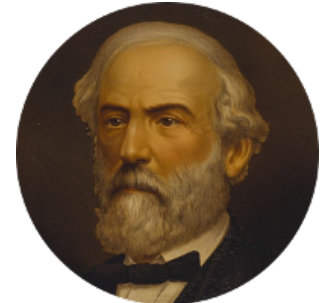

FamousKin.com Relationship Chart of

Vachel Lindsay

American Poet

17th cousin 3 times removed of

General Robert E. Lee

Confederate Army - U.S. Civil War

Sir Gilbert de Clare

Joan of Acre

Elizabeth de Clare

Roger D'Amory

Elizabeth D'Amory

Sir John Bardolf

William Bardolf

Agnes Poynings

Cecilia Bardolf

Sir Brian Stapleton

Sir Miles Stapleton

Katherine de la Pole

Elizabeth Stapleton

Sir William Calthorpe

Anne Calthorpe

Sir Robert Drury

A

Margaret de Clare