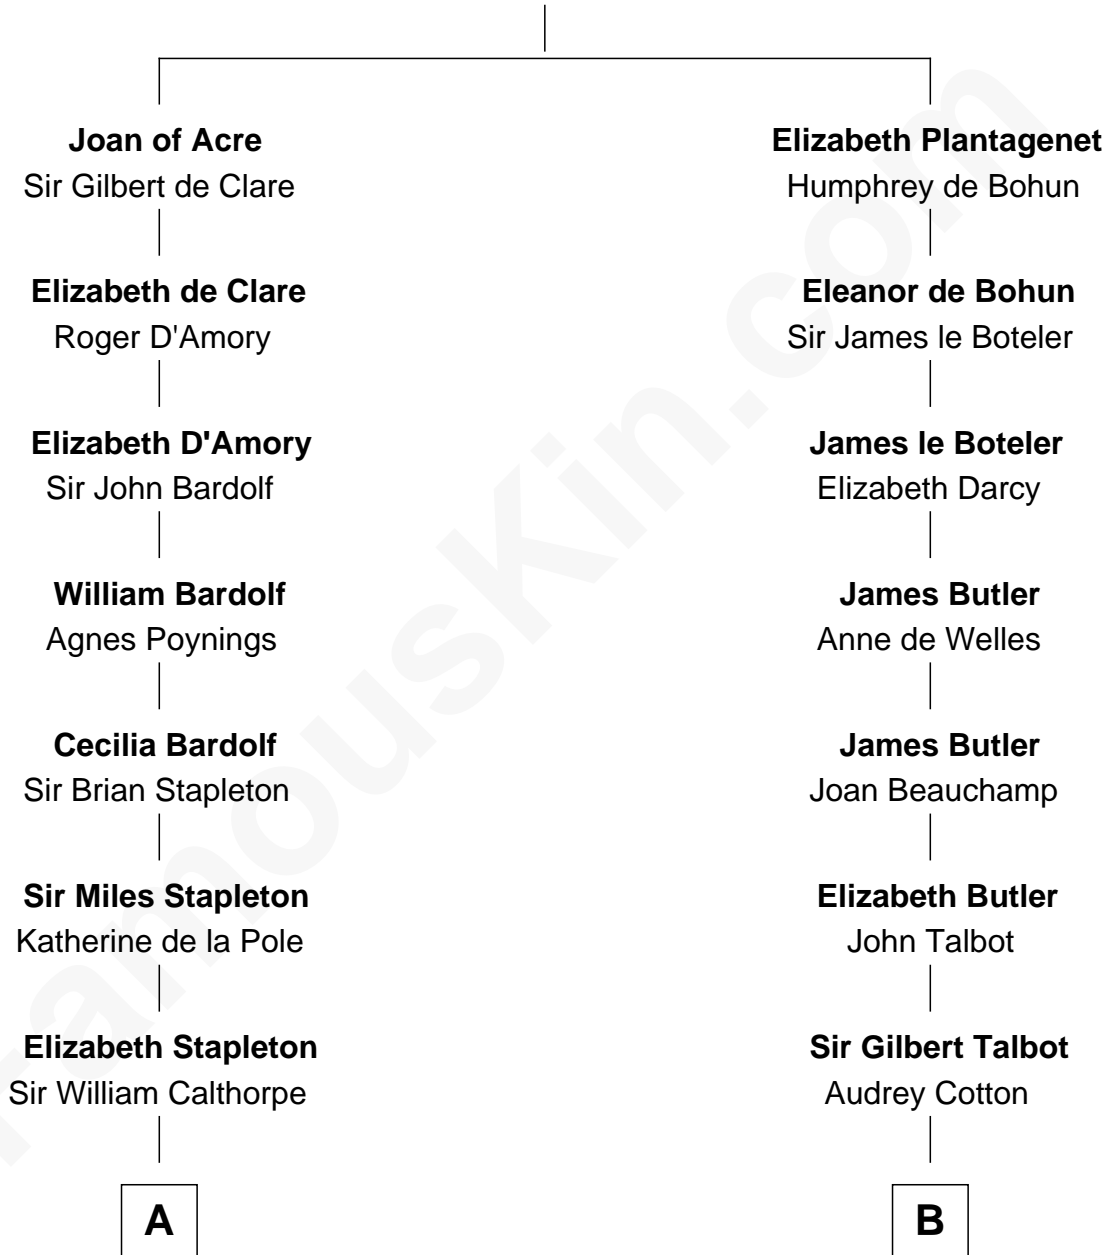

# FamousKin.com Relationship Chart of

**Vachel Lindsay**

*American Poet*

18th cousin 3 times removed of

**Jay Gould**

*American Railroad "Robber Baron"*

**King Edward I**  
Eleanor of Castile

FamousKin.com