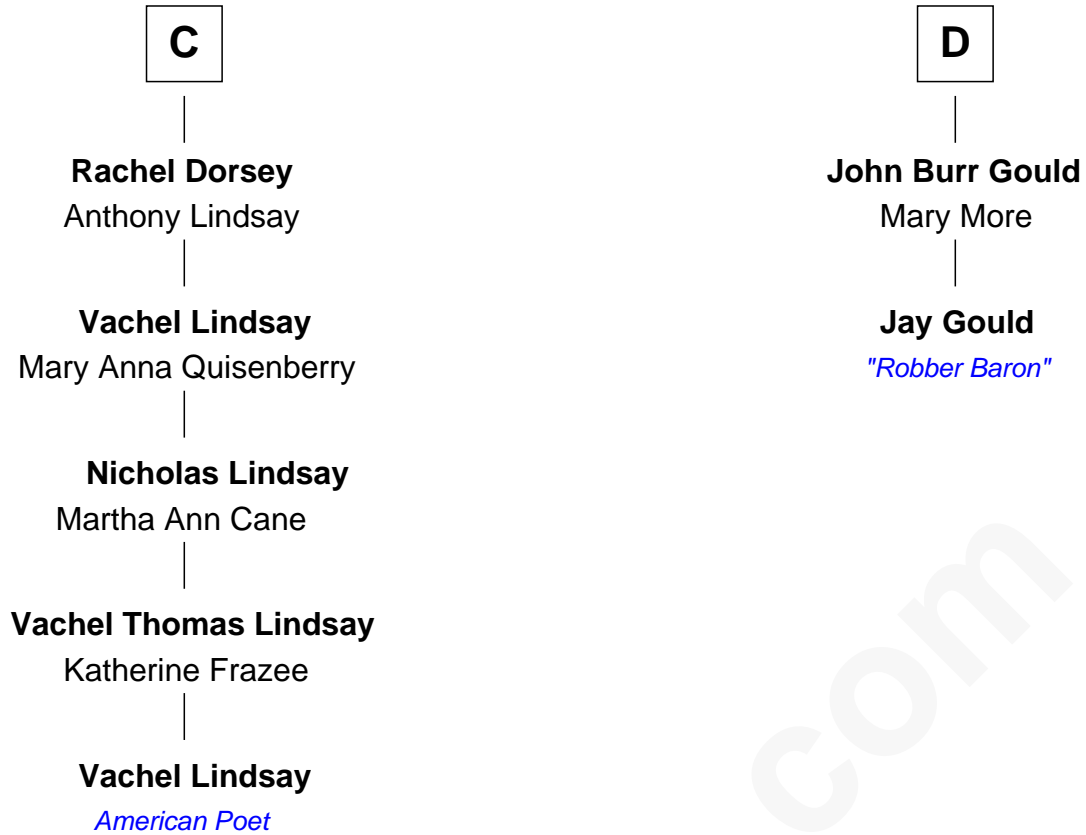

# FamousKin.com Relationship Chart of

**Vachel Lindsay**

*American Poet*

18th cousin 3 times removed of

**Jay Gould**

*American Railroad "Robber Baron"*

**King Edward I**  
Eleanor of Castile

FamousKin.com