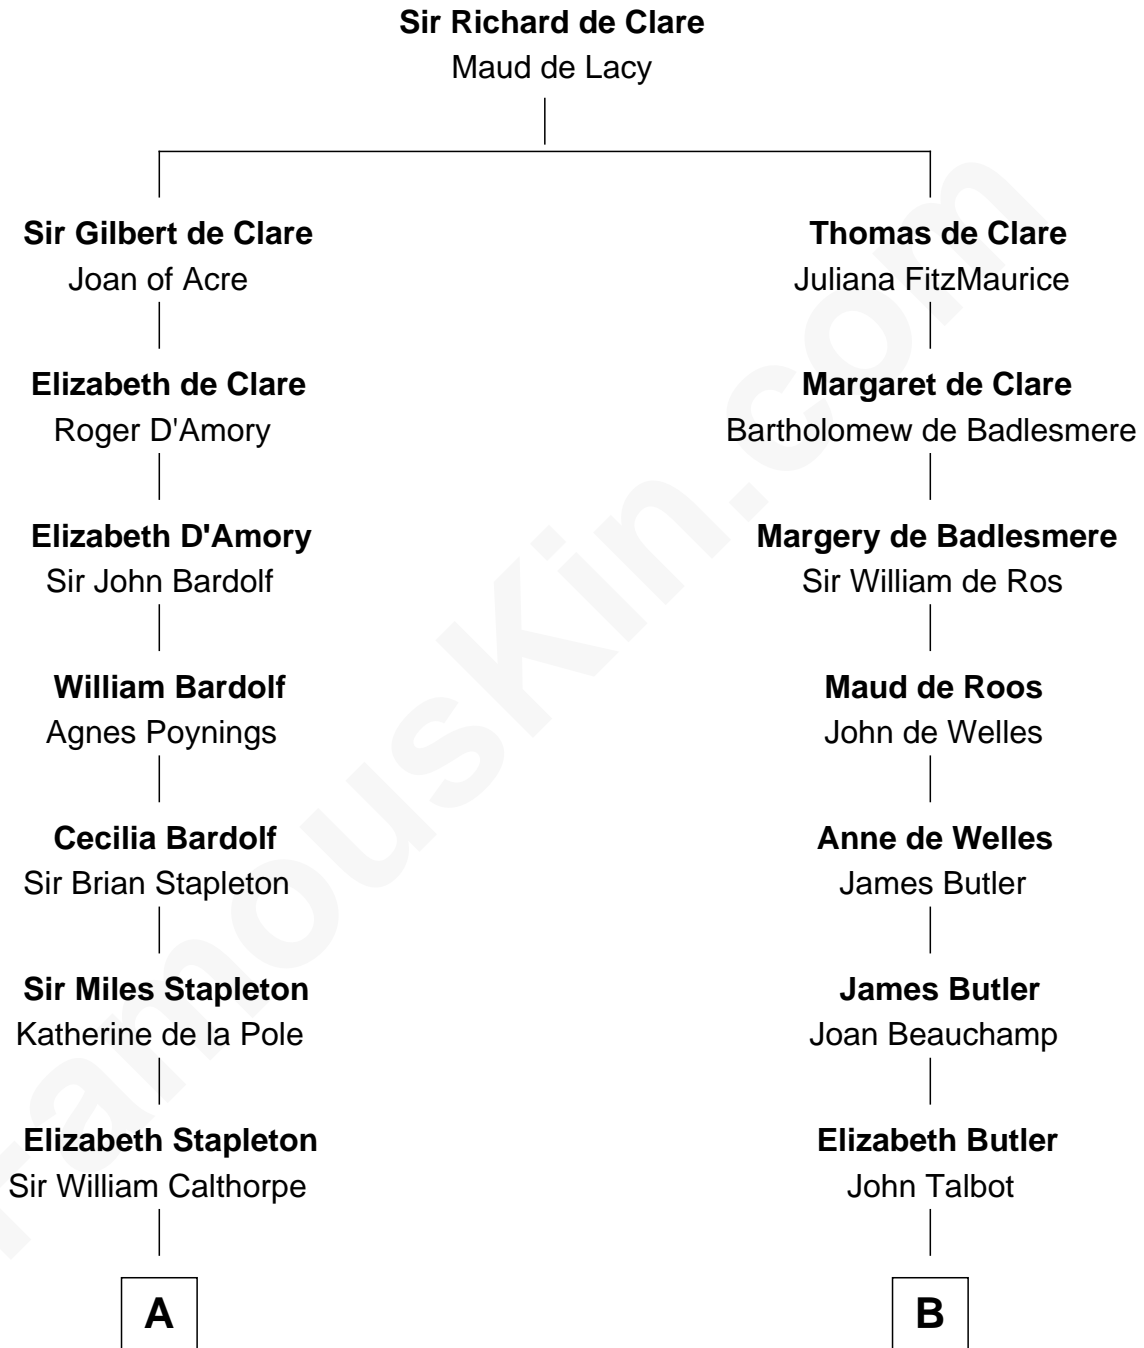

FamousKin.com
Relationship Chart of
Vachel Lindsay
American Poet

19th cousin 2 times removed of
Jay Gould
American Railroad "Robber Baron"

C

Rachel Dorsey
Anthony Lindsay

Vachel Lindsay
Mary Anna Quisenberry

Nicholas Lindsay
Martha Ann Cane

Vachel Thomas Lindsay
Katherine Frazee

Vachel Lindsay
American Poet

D

Anna Osborn
Abraham Gould

John Burr Gould
Mary More

Jay Gould
"Robber Baron"