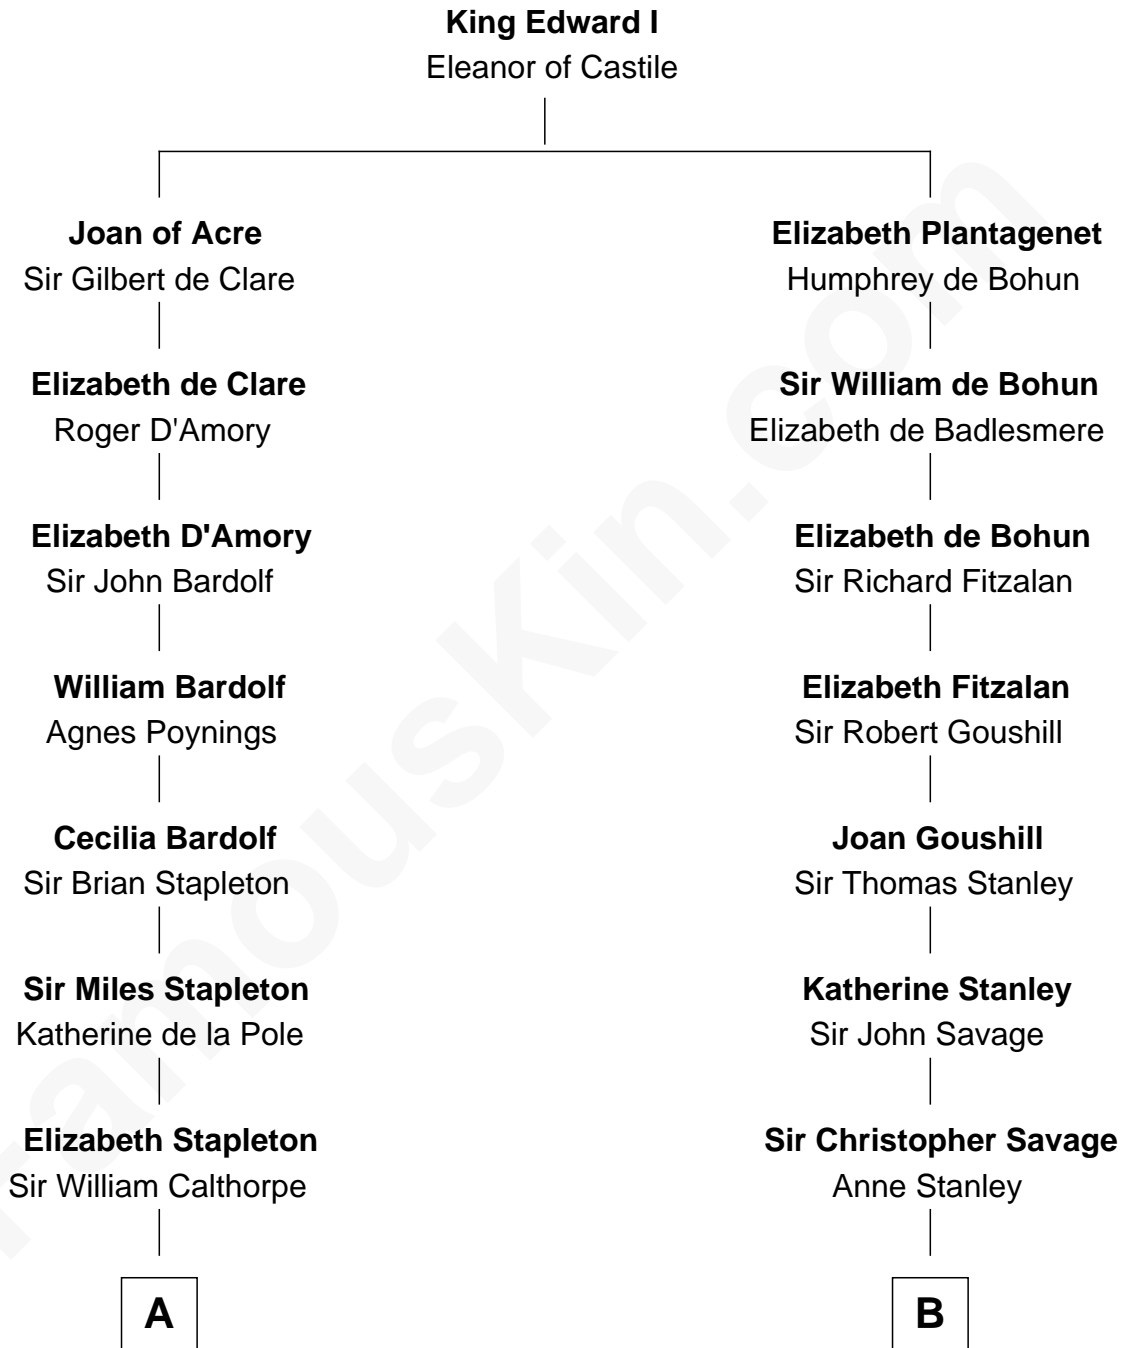

FamousKin.com
Relationship Chart of
Vachel Lindsay
American Poet

20th cousin 1 time removed of
General George C. Marshall
Author of "The Marshall Plan"

C

Rachel Dorsey
Anthony Lindsay

Vachel Lindsay
Mary Anna Quisenberry

Nicholas Lindsay
Martha Ann Cane

Vachel Thomas Lindsay
Katherine Frazee

Vachel Lindsay
American Poet

D

Matilda Battaile Taliaferro
Martin Marshall

William Champe Marshall
Susan Myers

George Catlett Marshall
Laura Emily Bradford