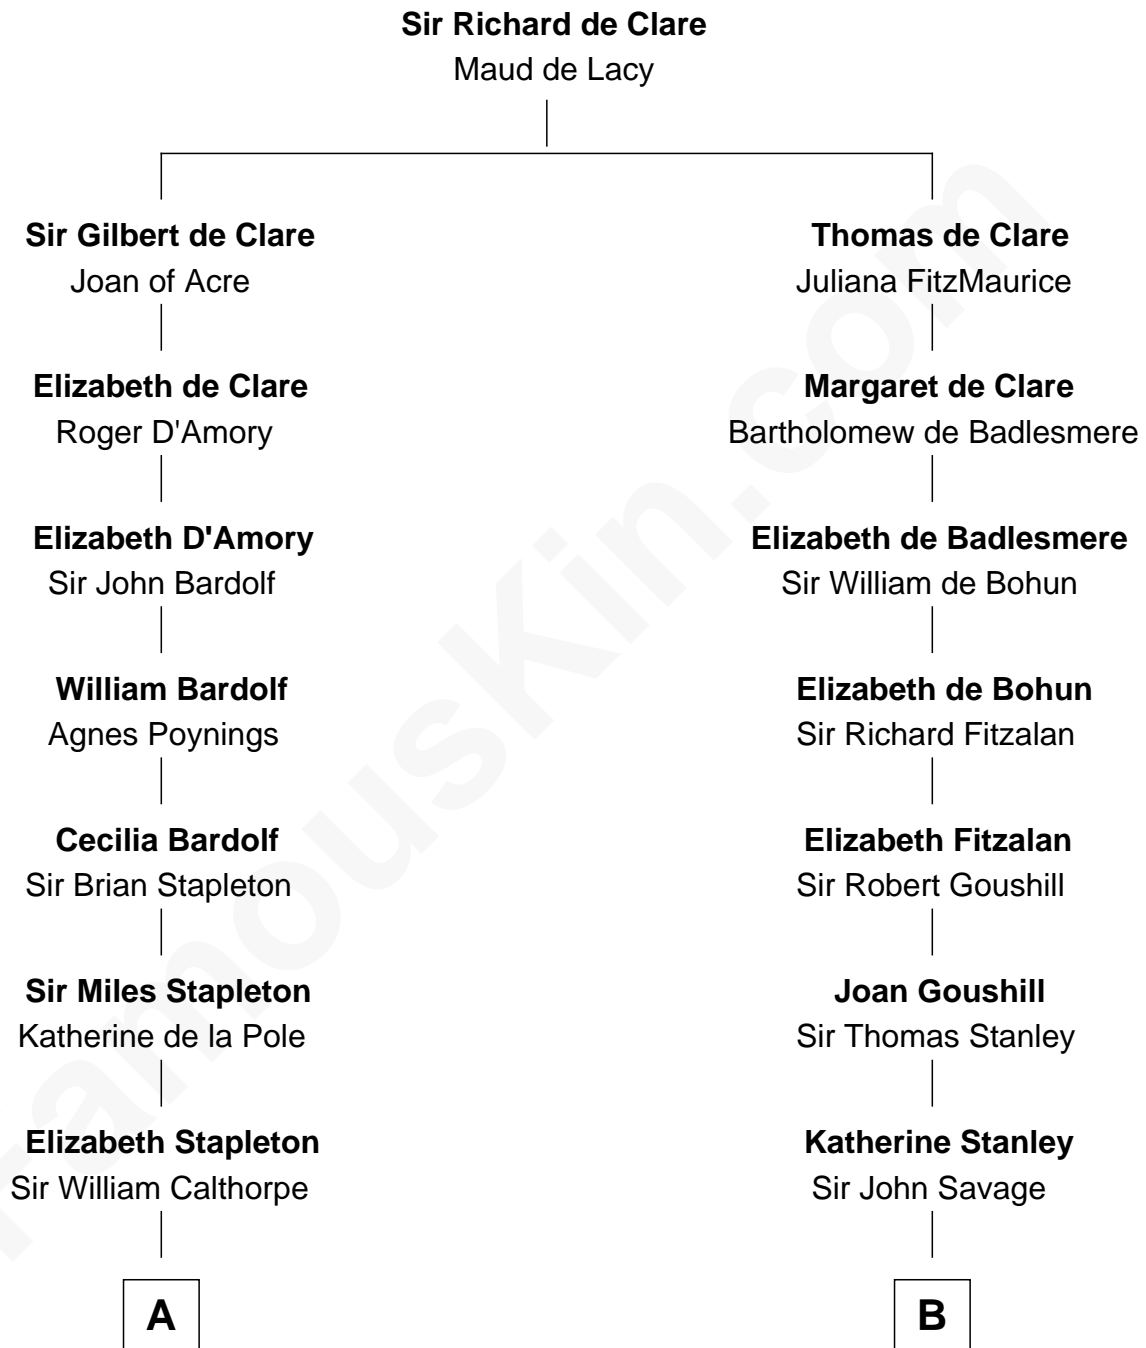

FamousKin.com

Relationship Chart of

Vachel Lindsay

American Poet

21st cousin of

General George C. Marshall

Author of "The Marshall Plan"

C

Rachel Dorsey
Anthony Lindsay

Vachel Lindsay
Mary Anna Quisenberry

Nicholas Lindsay
Martha Ann Cane

Vachel Thomas Lindsay
Katherine Frazee

Vachel Lindsay
American Poet

D

Nicholas Taliaferro
Ann Champe Taliaferro

Matilda Battaile Taliaferro
Martin Marshall

William Champe Marshall
Susan Myers

George Catlett Marshall
Laura Emily Bradford

General George C. Marshall
U.S. Army - World War II