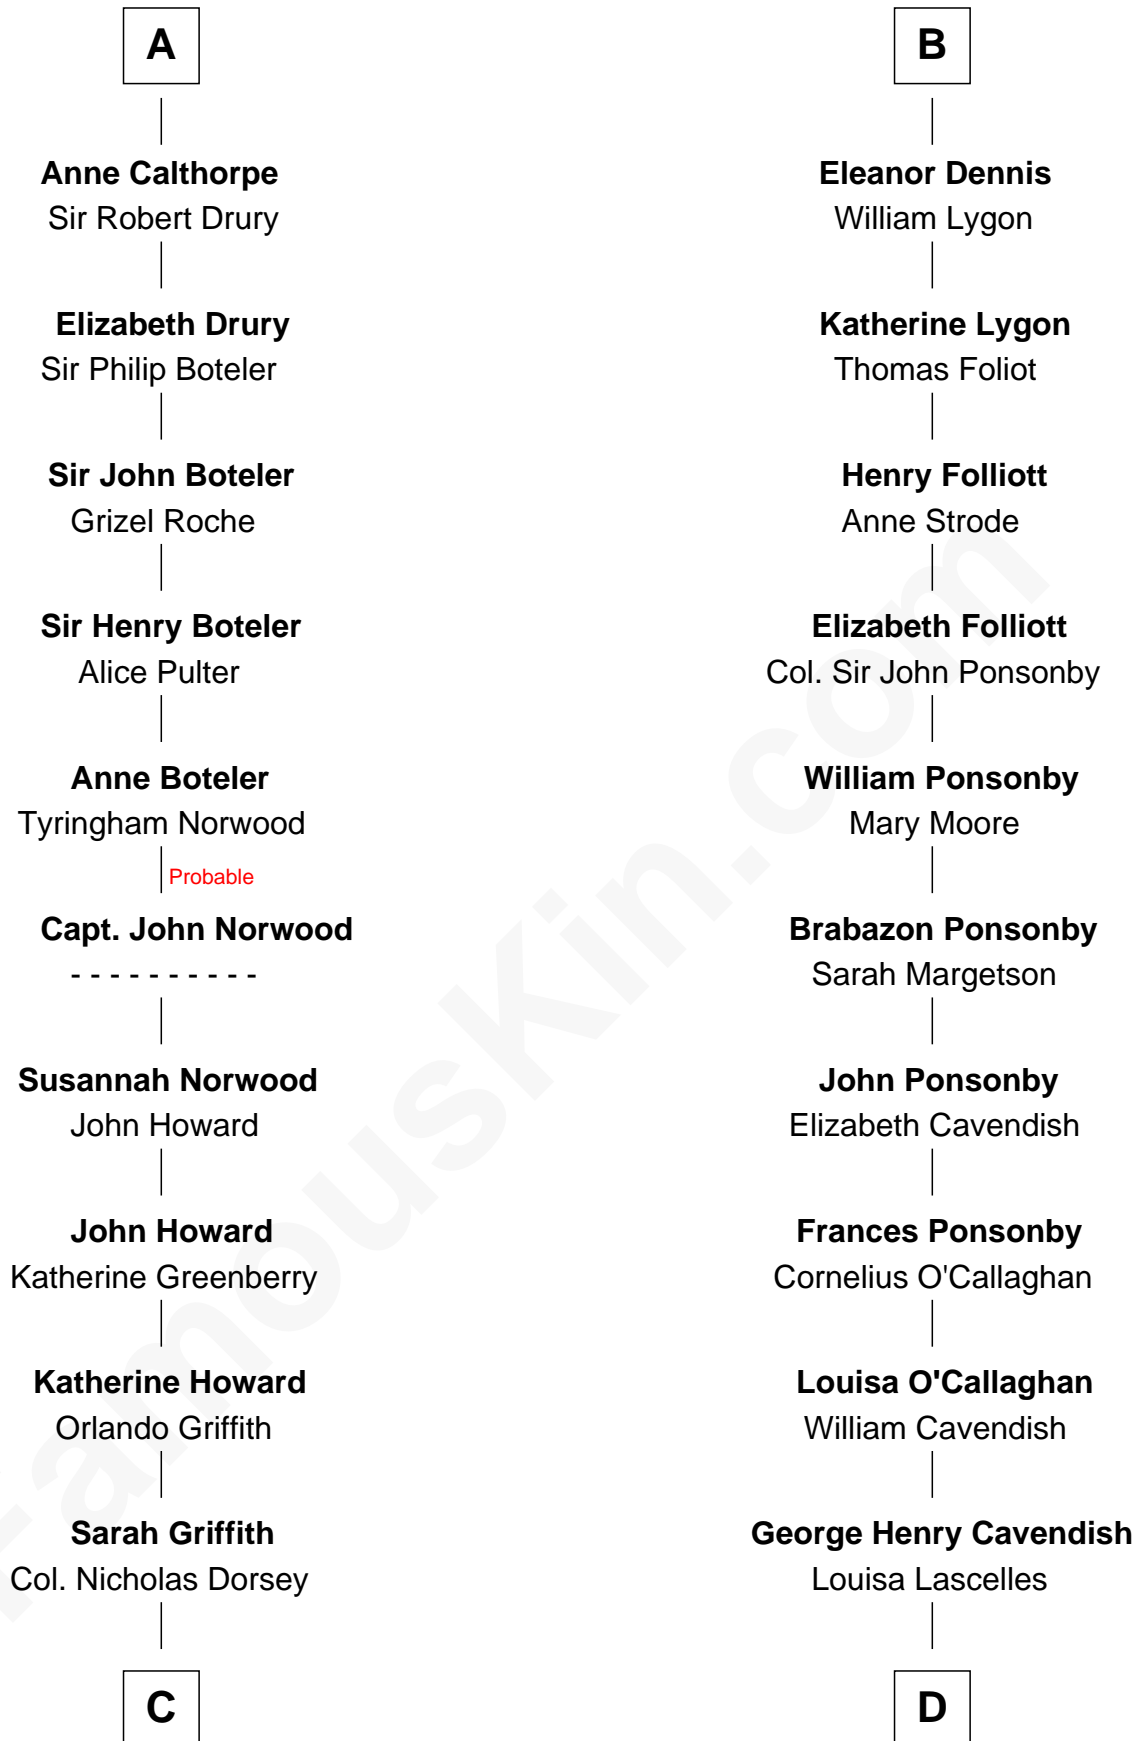

FamousKin.com Relationship Chart of

Vachel Lindsay

American Poet

21st cousin of

Sarah Ferguson

Duchess of York

C

Rachel Dorsey
Anthony Lindsay

Vachel Lindsay
Mary Anna Quisenberry

Nicholas Lindsay
Martha Ann Cane

Vachel Thomas Lindsay
Katherine Frazee

Vachel Lindsay
American Poet

D

Susan Henrietta Cavendish
Henry Robert Brand

Margaret Brand
Algernon Francis Holford Ferguson

Andrew Henry Ferguson
Marian Louisa Montagu-Douglas-Scott

Ronald Ivor Ferguson
Susan Mary Wright

Sarah Ferguson
Duchess of York