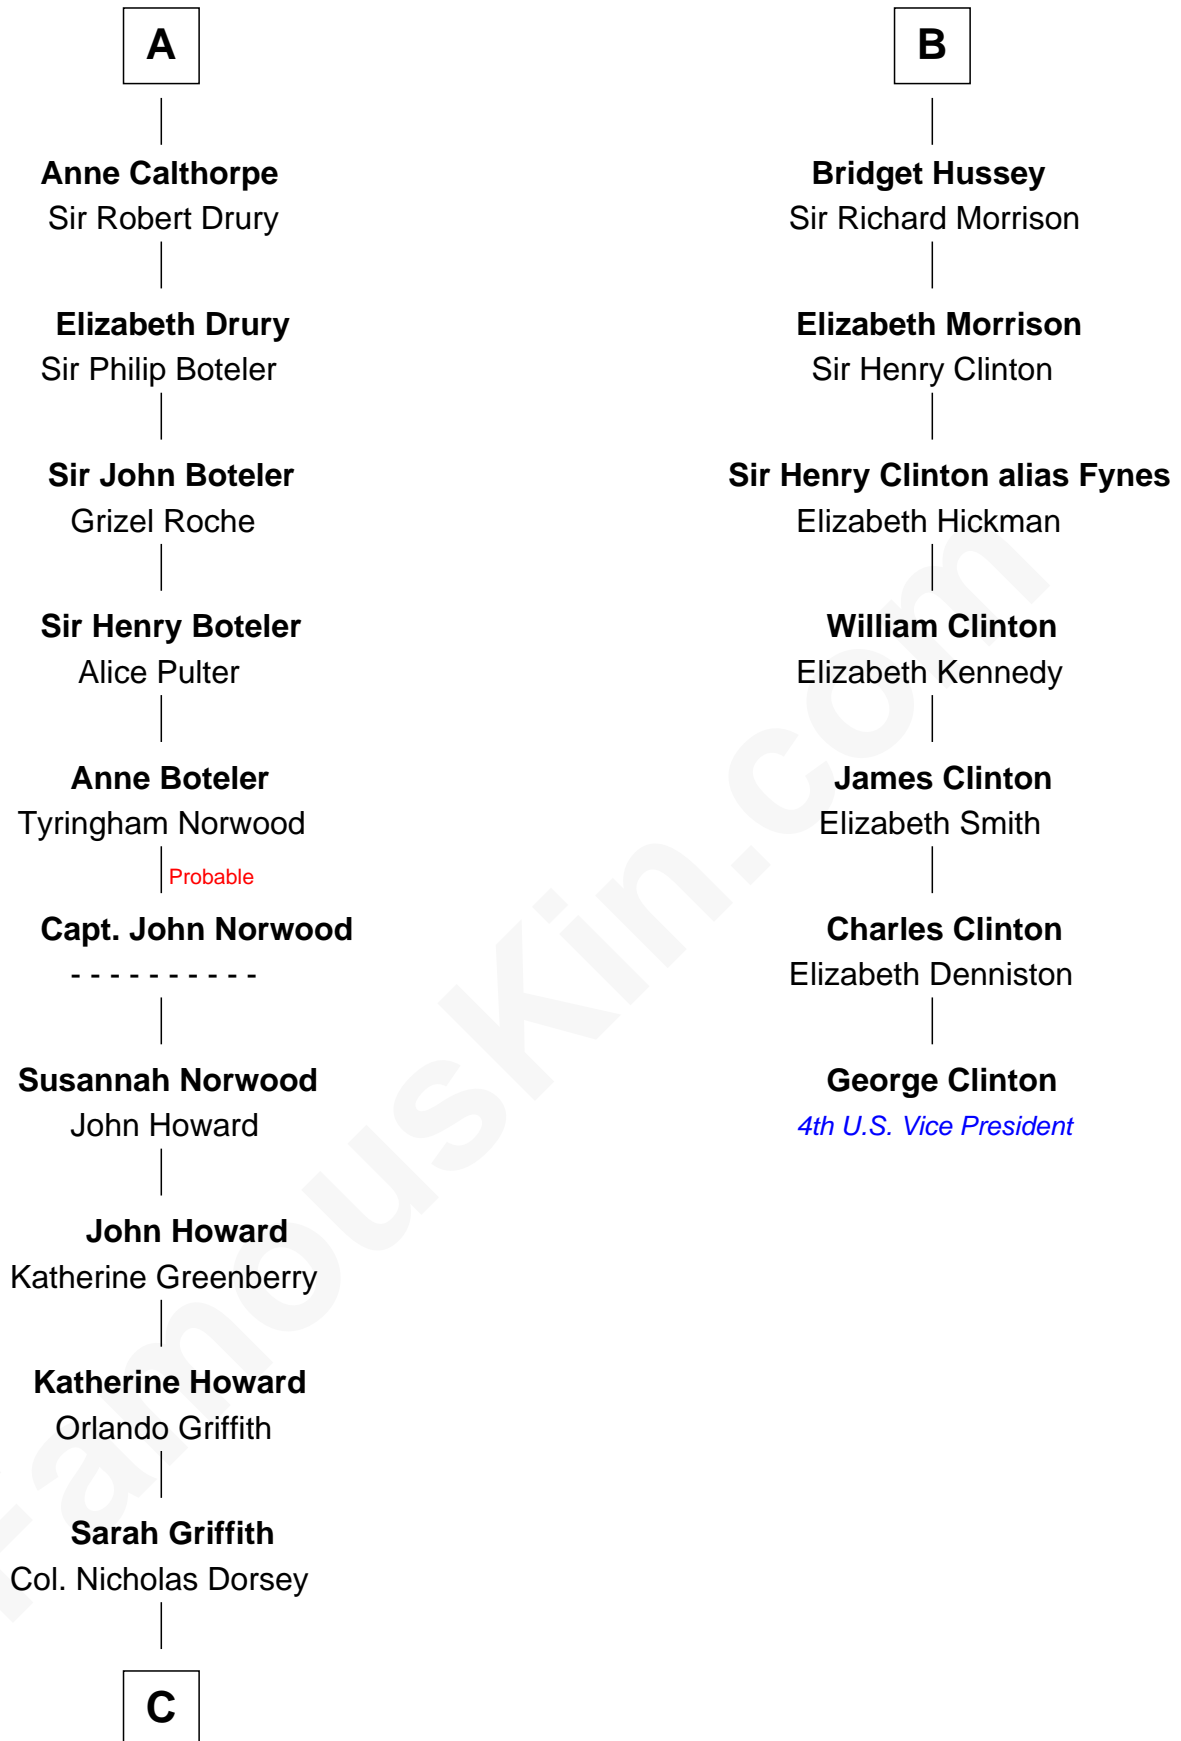

**FamousKin.com**  
**Relationship Chart of**  
**Vachel Lindsay**  
*American Poet*

13th cousin 8 times removed of  
**George Clinton**  
*4th U.S. Vice President*

**C**

—  
**Rachel Dorsey**  
Anthony Lindsay

—  
**Vachel Lindsay**  
Mary Anna Quisenberry

—  
**Nicholas Lindsay**  
Martha Ann Cane

—  
**Vachel Thomas Lindsay**  
Katherine Frazee

—  
**Vachel Lindsay**  
*American Poet*

FamousKin.com