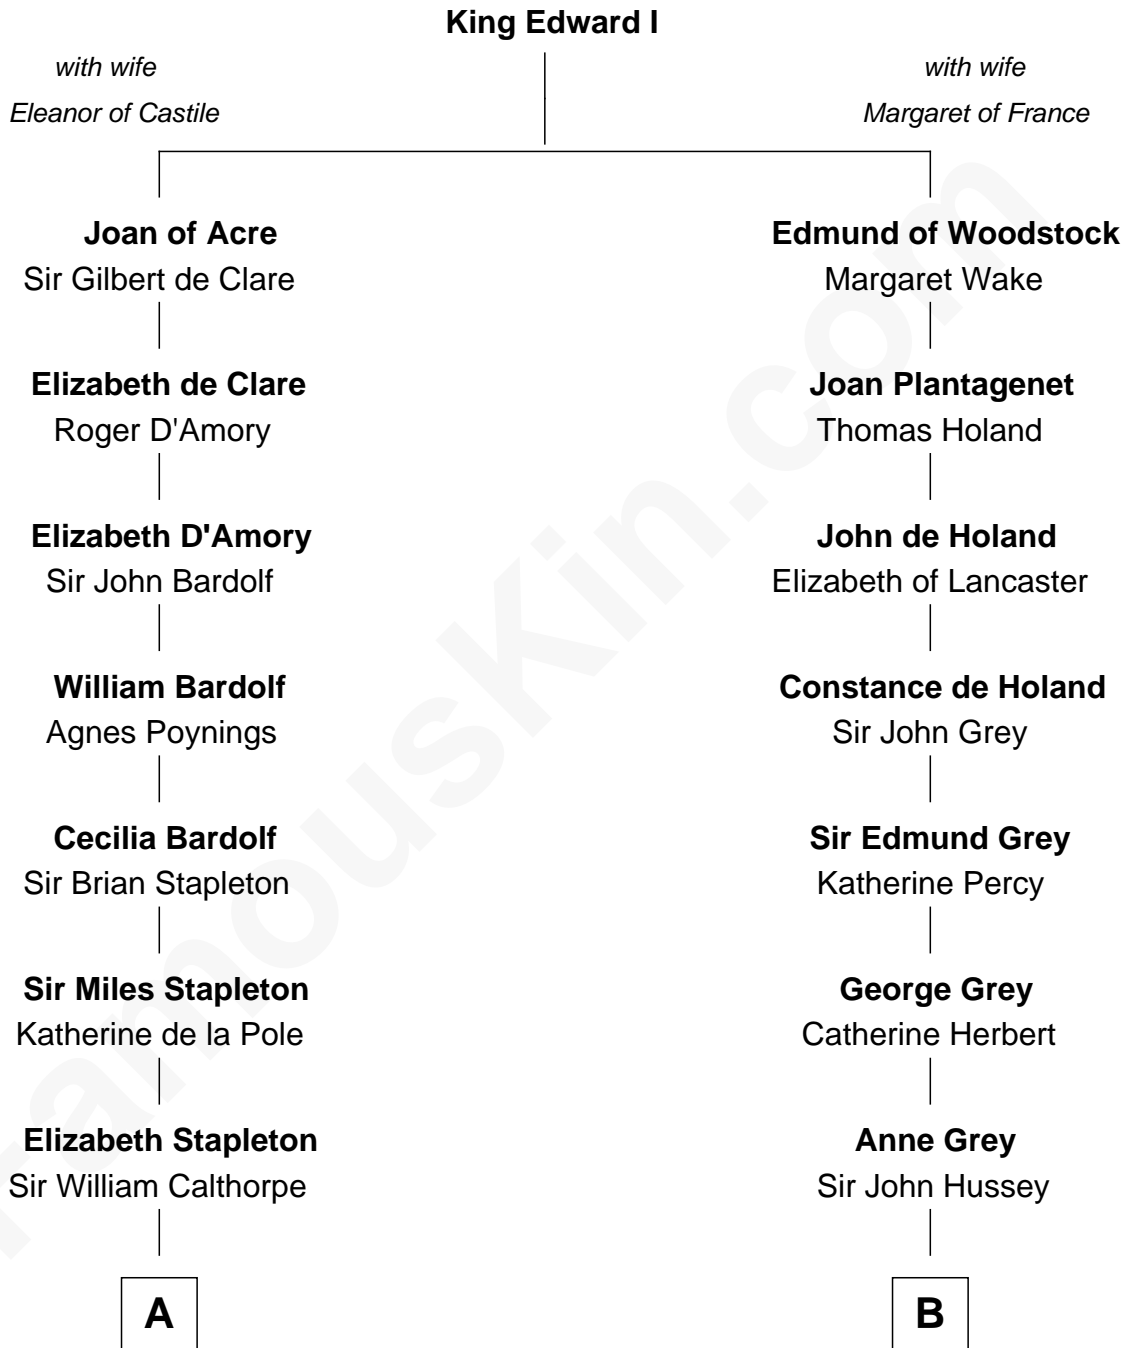

**FamousKin.com**  
**Relationship Chart of**  
**Vachel Lindsay**  
*American Poet*

13th cousin 8 times removed of  
**George Clinton**  
*4th U.S. Vice President*

**C**

—  
**Rachel Dorsey**  
Anthony Lindsay

—  
**Vachel Lindsay**  
Mary Anna Quisenberry

—  
**Nicholas Lindsay**  
Martha Ann Cane

—  
**Vachel Thomas Lindsay**  
Katherine Frazee

—  
**Vachel Lindsay**  
*American Poet*

FamousKin.com