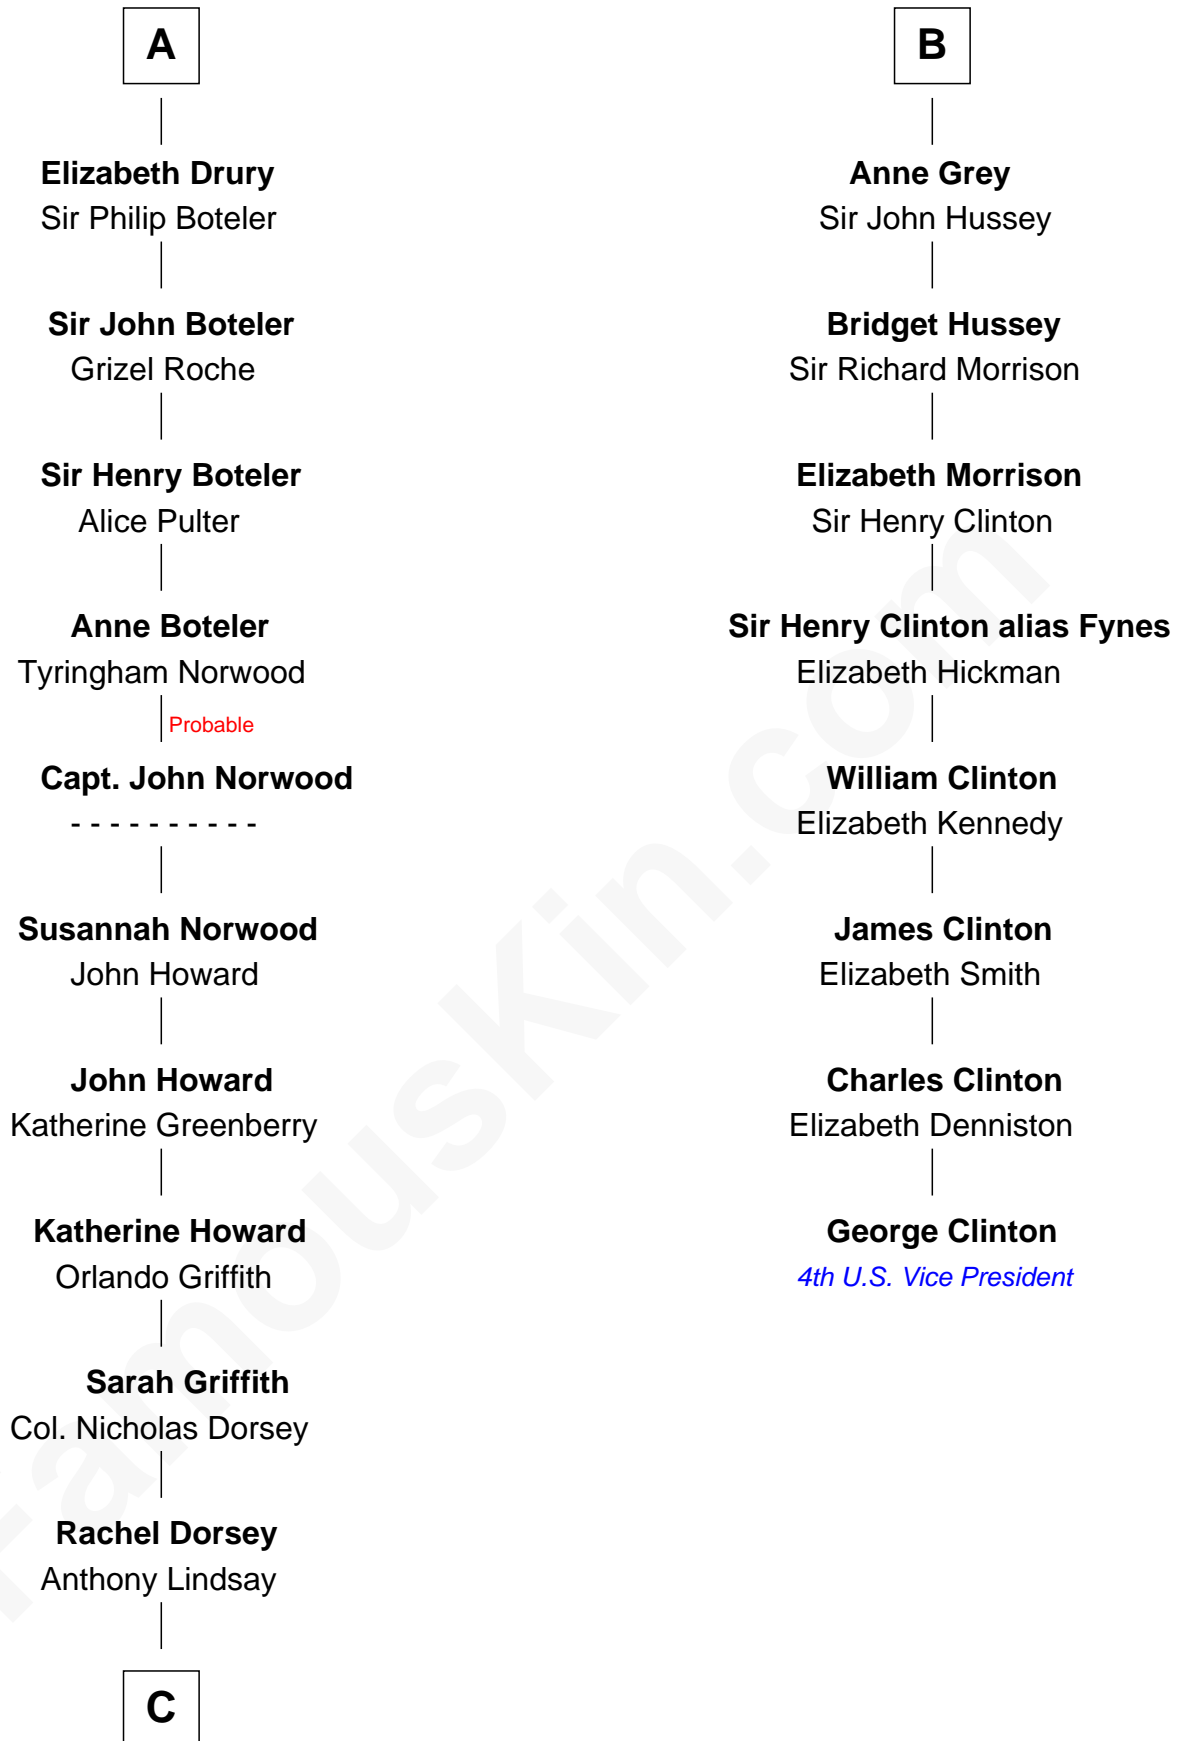

FamousKin.com Relationship Chart of

Vachel Lindsay

American Poet

14th cousin 6 times removed of

George Clinton

4th U.S. Vice President

Sir Gilbert de Clare

Joan of Acre

Constance de Holand

Sir Edmund Grey

Katherine Percy

George Grey

Catherine Herbert

B

C

—
Vachel Lindsay
Mary Anna Quisenberry