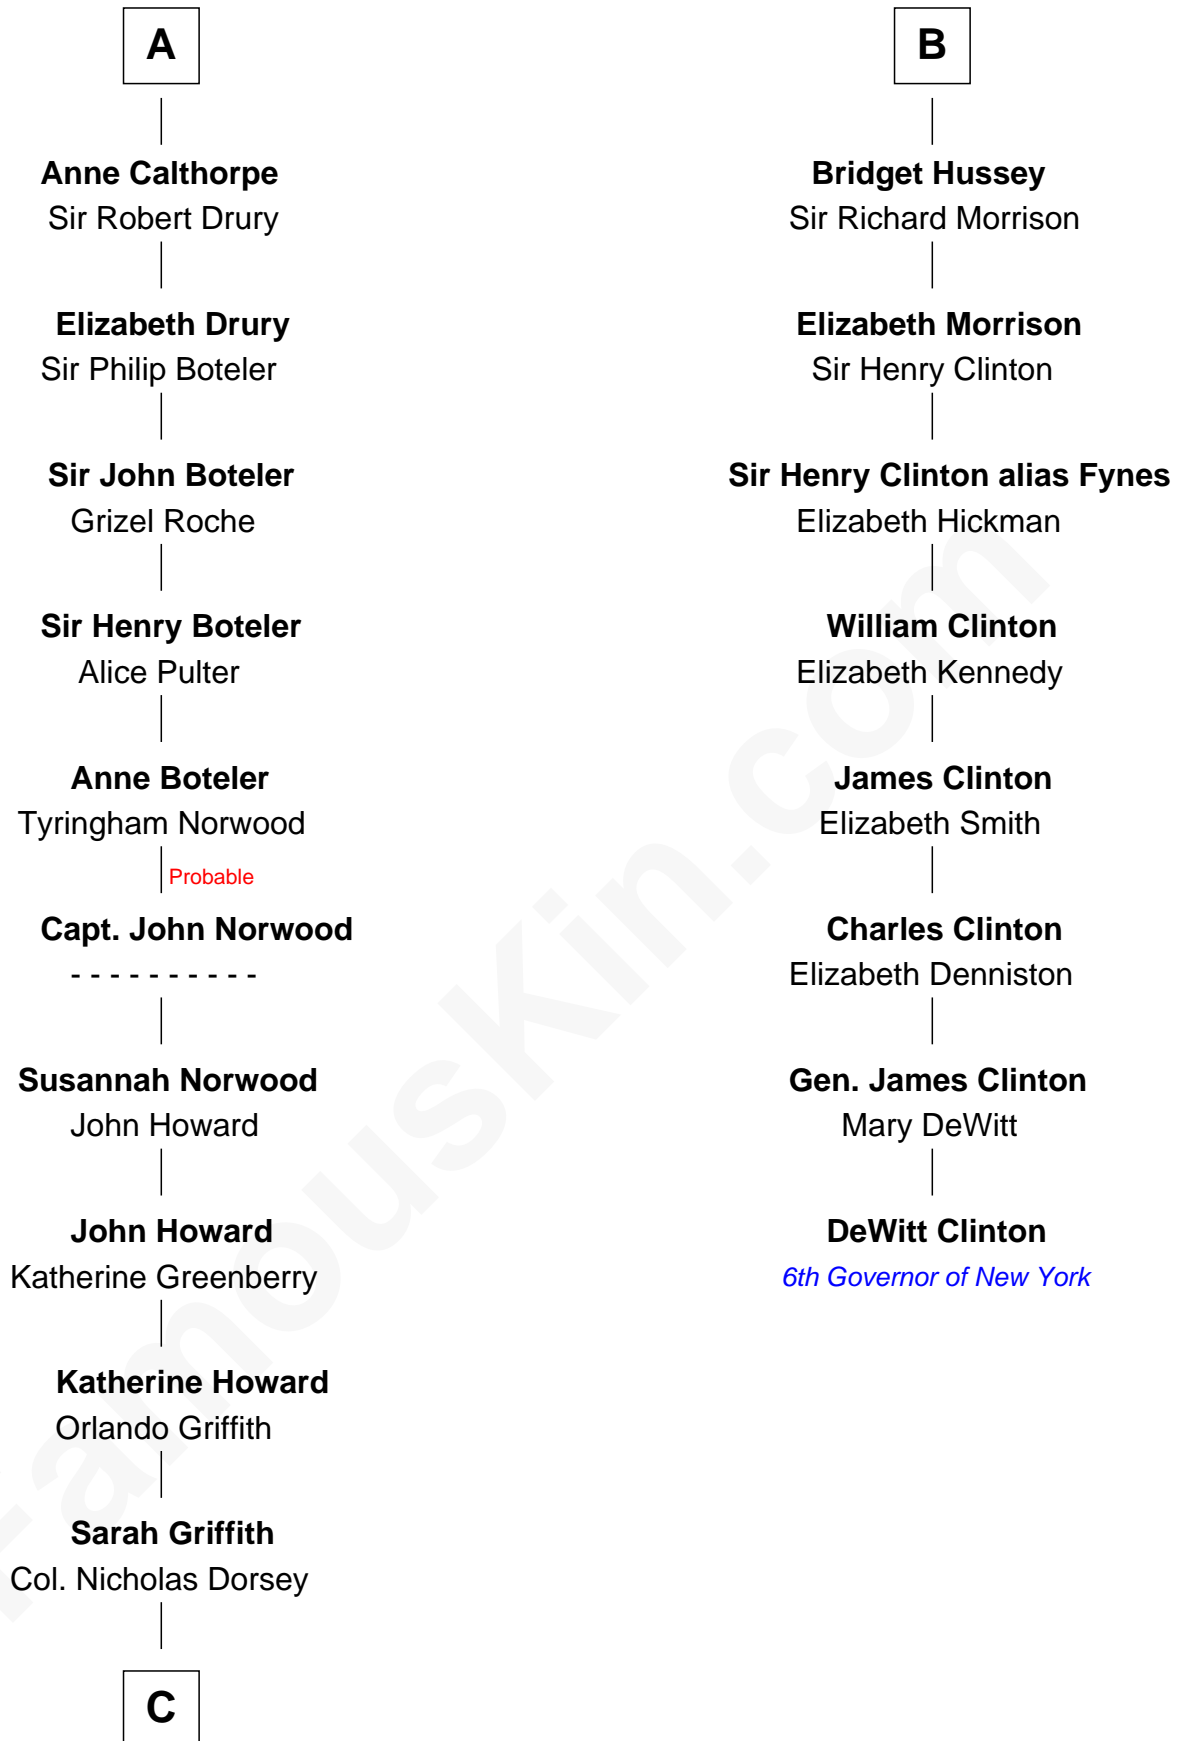

# FamousKin.com Relationship Chart of

**Vachel Lindsay**

*American Poet*

14th cousin 7 times removed of

**DeWitt Clinton**

*6th Governor of New York*

**C**

—  
**Rachel Dorsey**  
Anthony Lindsay

—  
**Vachel Lindsay**  
Mary Anna Quisenberry

—  
**Nicholas Lindsay**  
Martha Ann Cane

—  
**Vachel Thomas Lindsay**  
Katherine Frazee

—  
**Vachel Lindsay**  
*American Poet*

FamousKin.com