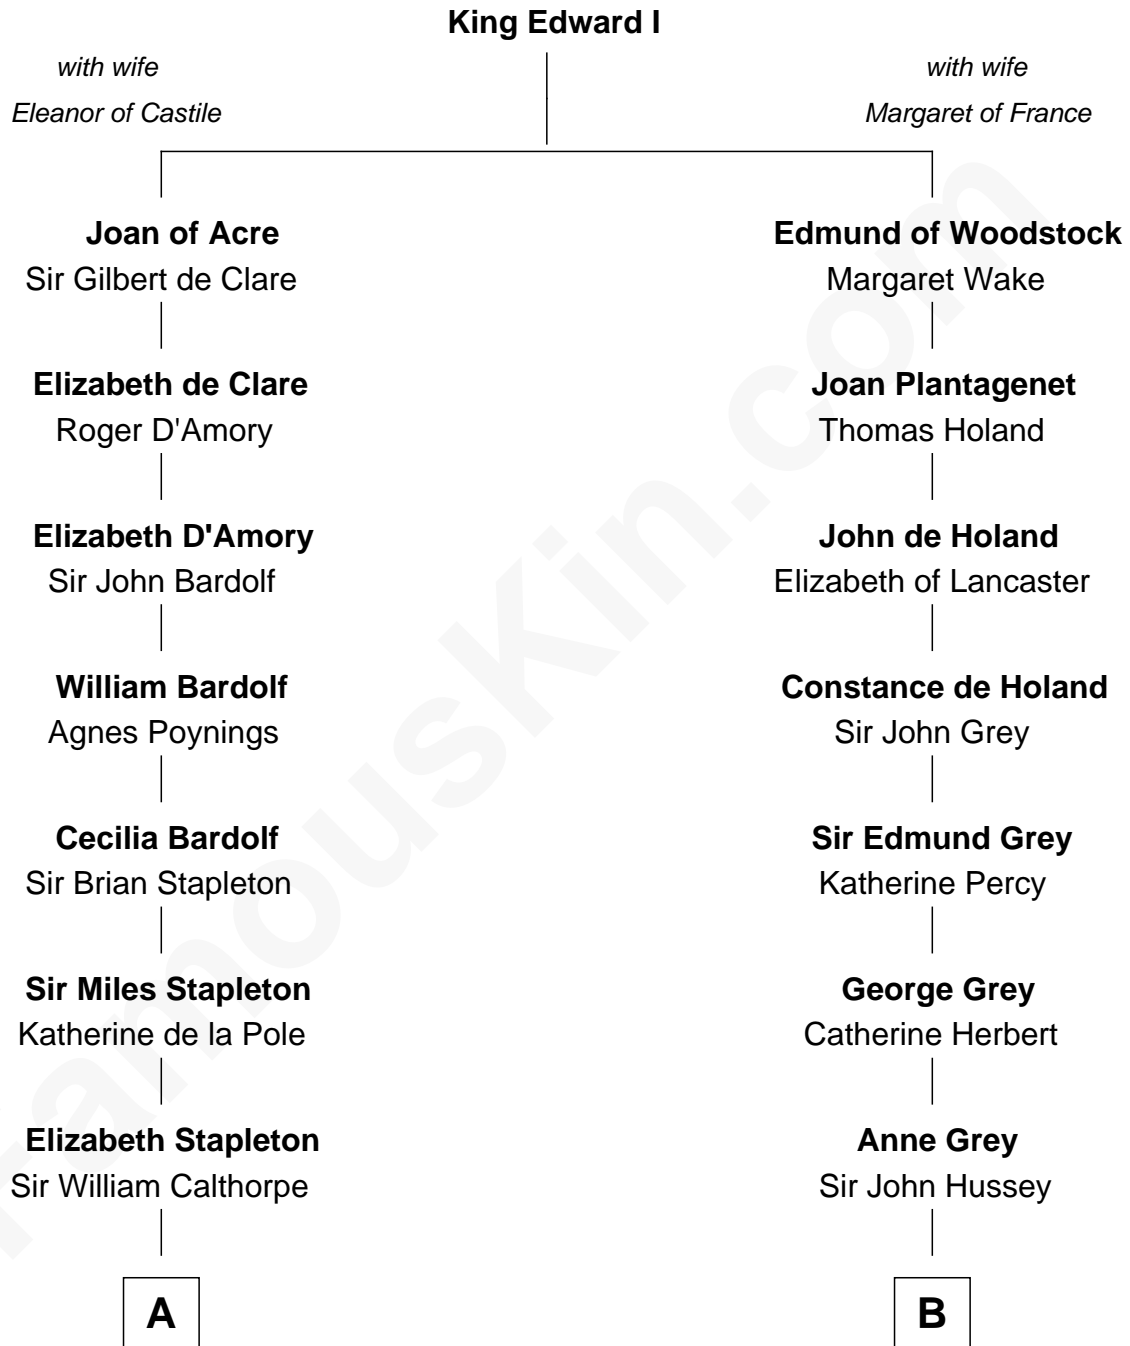

# FamousKin.com Relationship Chart of

**Vachel Lindsay**

*American Poet*

14th cousin 7 times removed of

**DeWitt Clinton**

*6th Governor of New York*

**C**

—  
**Rachel Dorsey**  
Anthony Lindsay

—  
**Vachel Lindsay**  
Mary Anna Quisenberry

—  
**Nicholas Lindsay**  
Martha Ann Cane

—  
**Vachel Thomas Lindsay**  
Katherine Frazee

—  
**Vachel Lindsay**  
*American Poet*

FamousKin.com