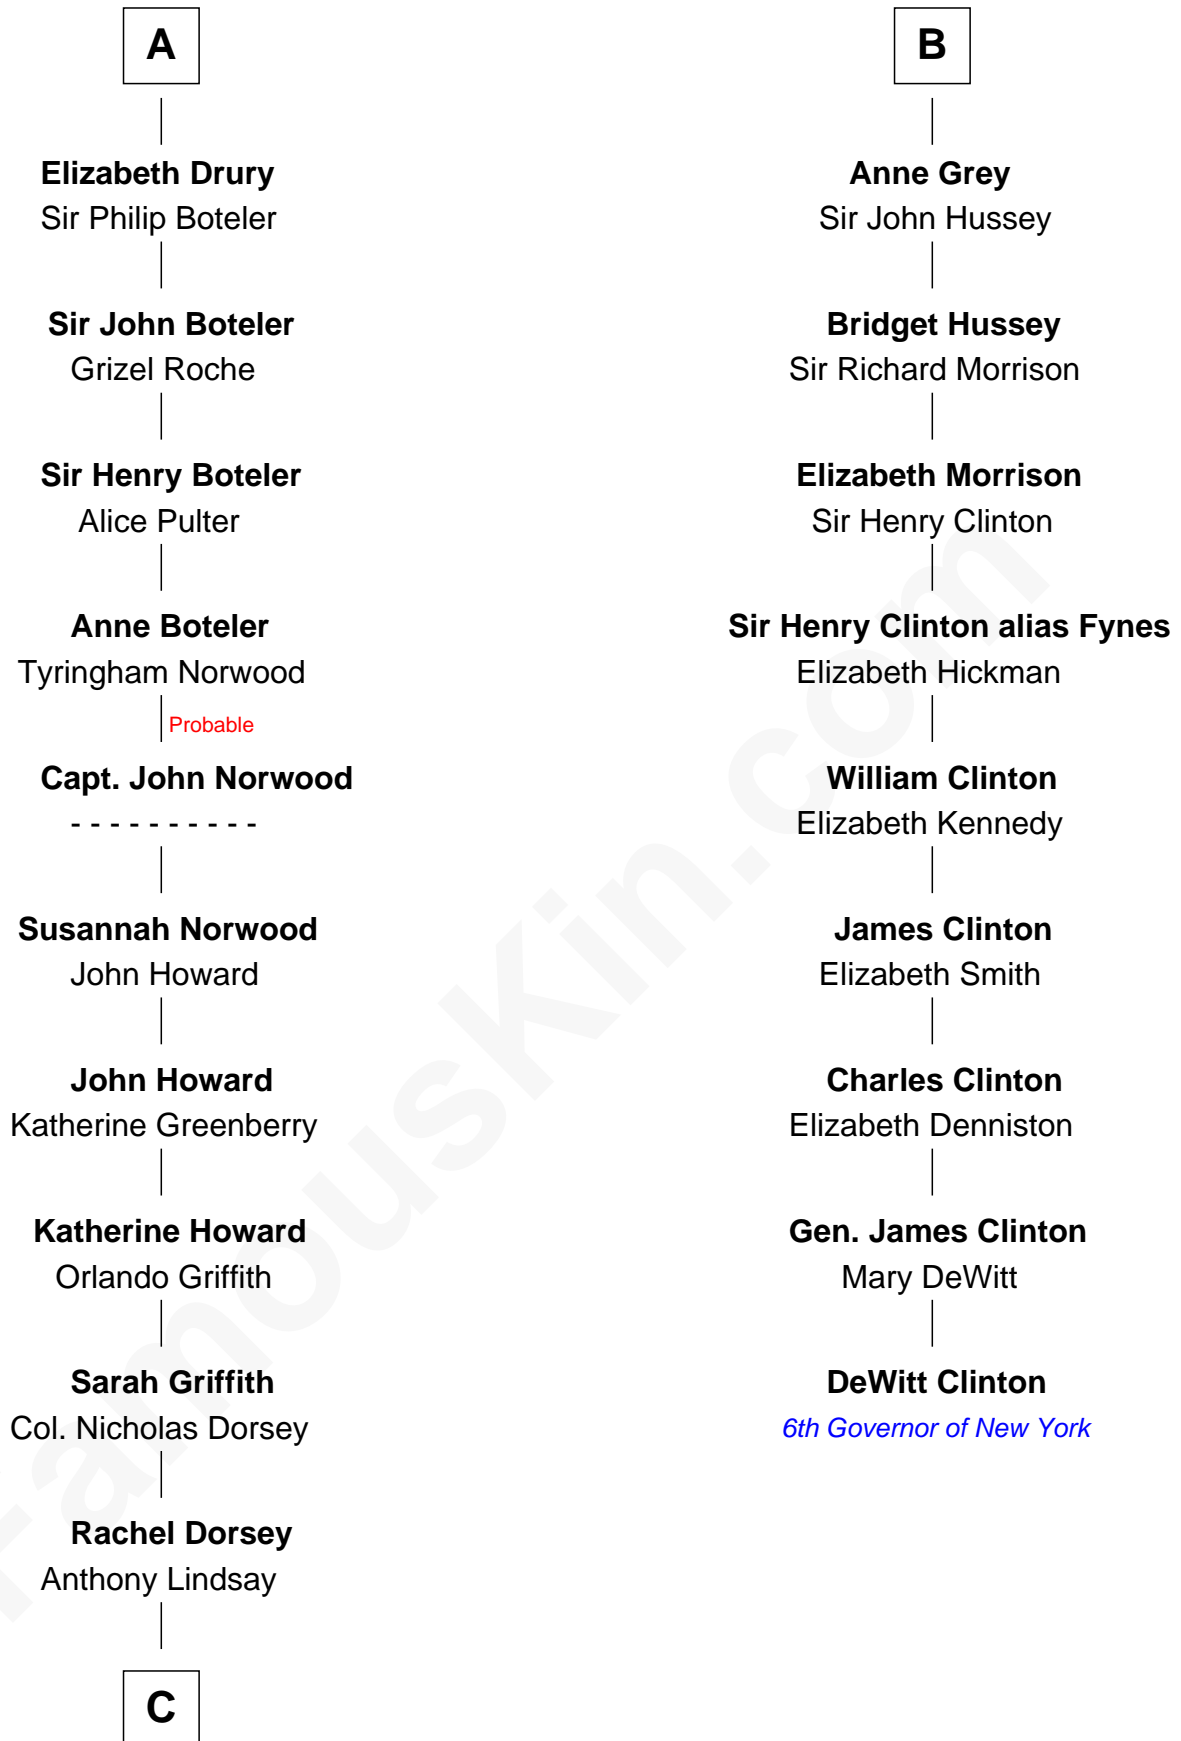

FamousKin.com Relationship Chart of

Vachel Lindsay

American Poet

15th cousin 5 times removed of

DeWitt Clinton

6th Governor of New York

Sir Gilbert de Clare

Joan of Acre

Constance de Holand

Sir Edmund Grey

Katherine Percy

George Grey

Catherine Herbert

B

C

—
Vachel Lindsay
Mary Anna Quisenberry