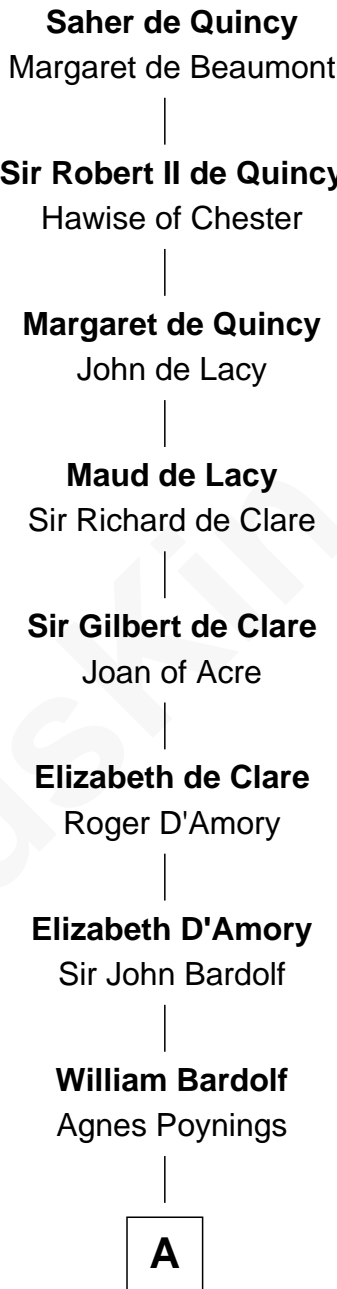

FamousKin.com Relationship Chart of

Vachel Lindsay

American Poet

23rd Great-grandson of

Saher de Quincy

Magna Carta Surety

A

Cecilia Bardolf
Sir Brian Stapleton

Sir Miles Stapleton
Katherine de la Pole

Elizabeth Stapleton
Sir William Calthorpe

Anne Calthorpe
Sir Robert Drury

Elizabeth Drury
Sir Philip Boteler

Sir John Boteler
Grizel Roche

Sir Henry Boteler
Alice Pulter

Anne Boteler
Tyringham Norwood

Probable

Capt. John Norwood

Susannah Norwood
John Howard

B

B

John Howard

Katherine Greenberry