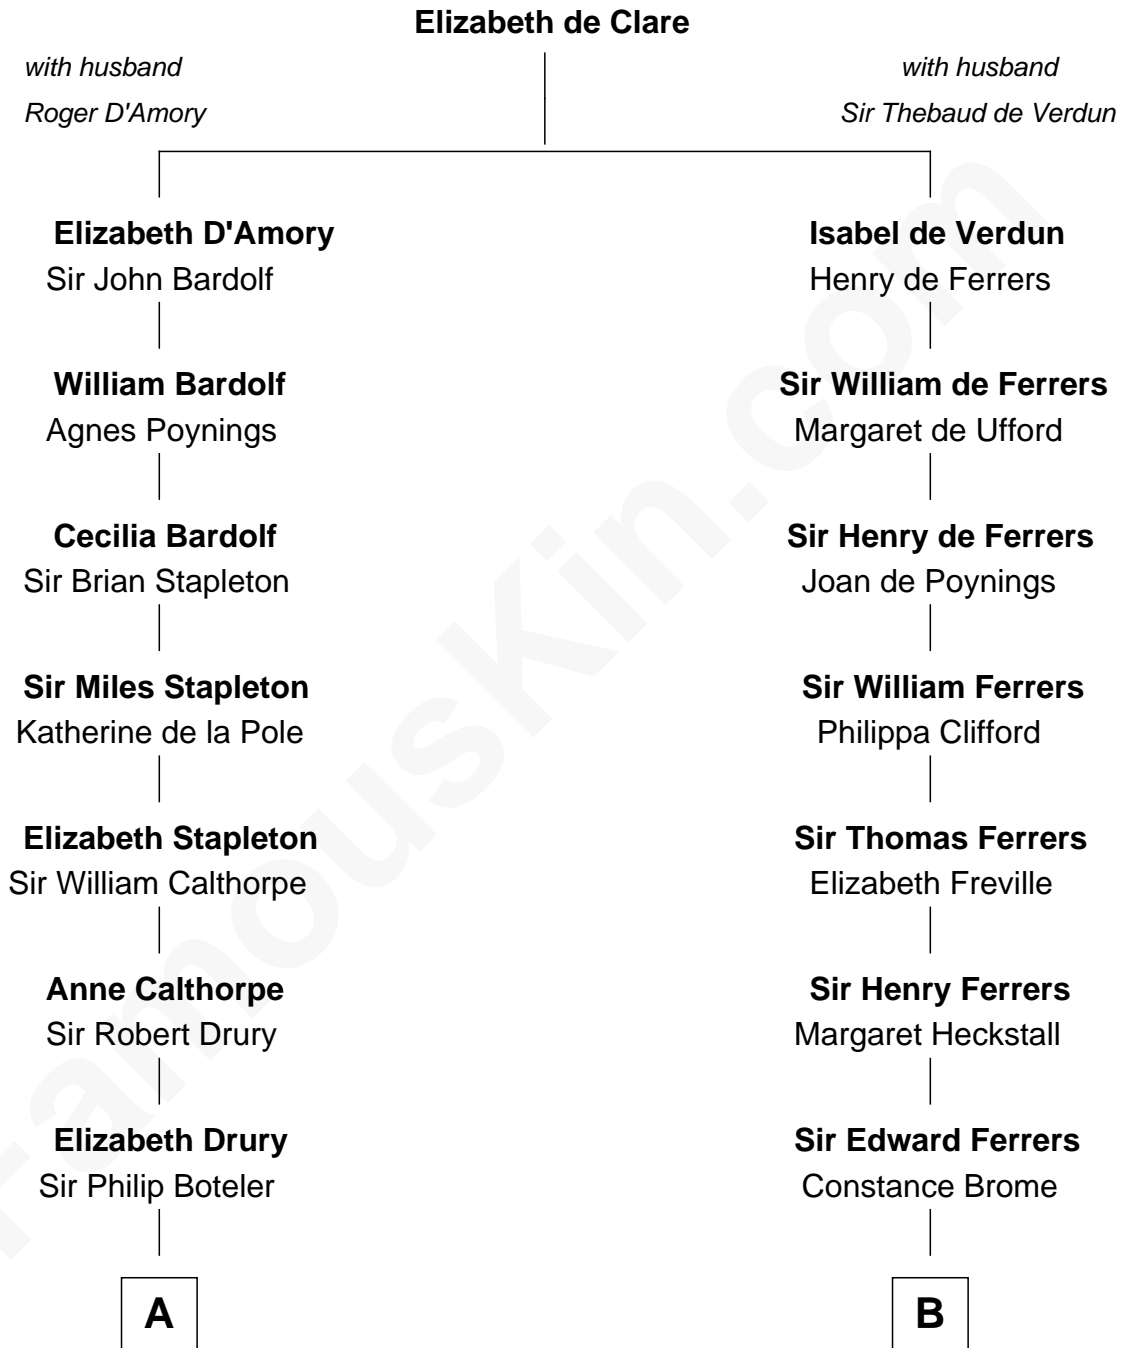

# FamousKin.com Relationship Chart of

**Vachel Lindsay**

*American Poet*

19th cousin 1 time removed of

**John McCain**

*U.S. Senator from Arizona*

**C**

**Nicholas Lindsay**  
Martha Ann Cane

**Vachel Thomas Lindsay**  
Katherine Frazee

**Vachel Lindsay**  
*American Poet*

**D**

**James Junius Vaulx**  
Margaret Garside

**Katherine Davey Vaulx**  
Adm. John Sidney McCain

**Adm. John Sidney McCain**  
Roberta Wright