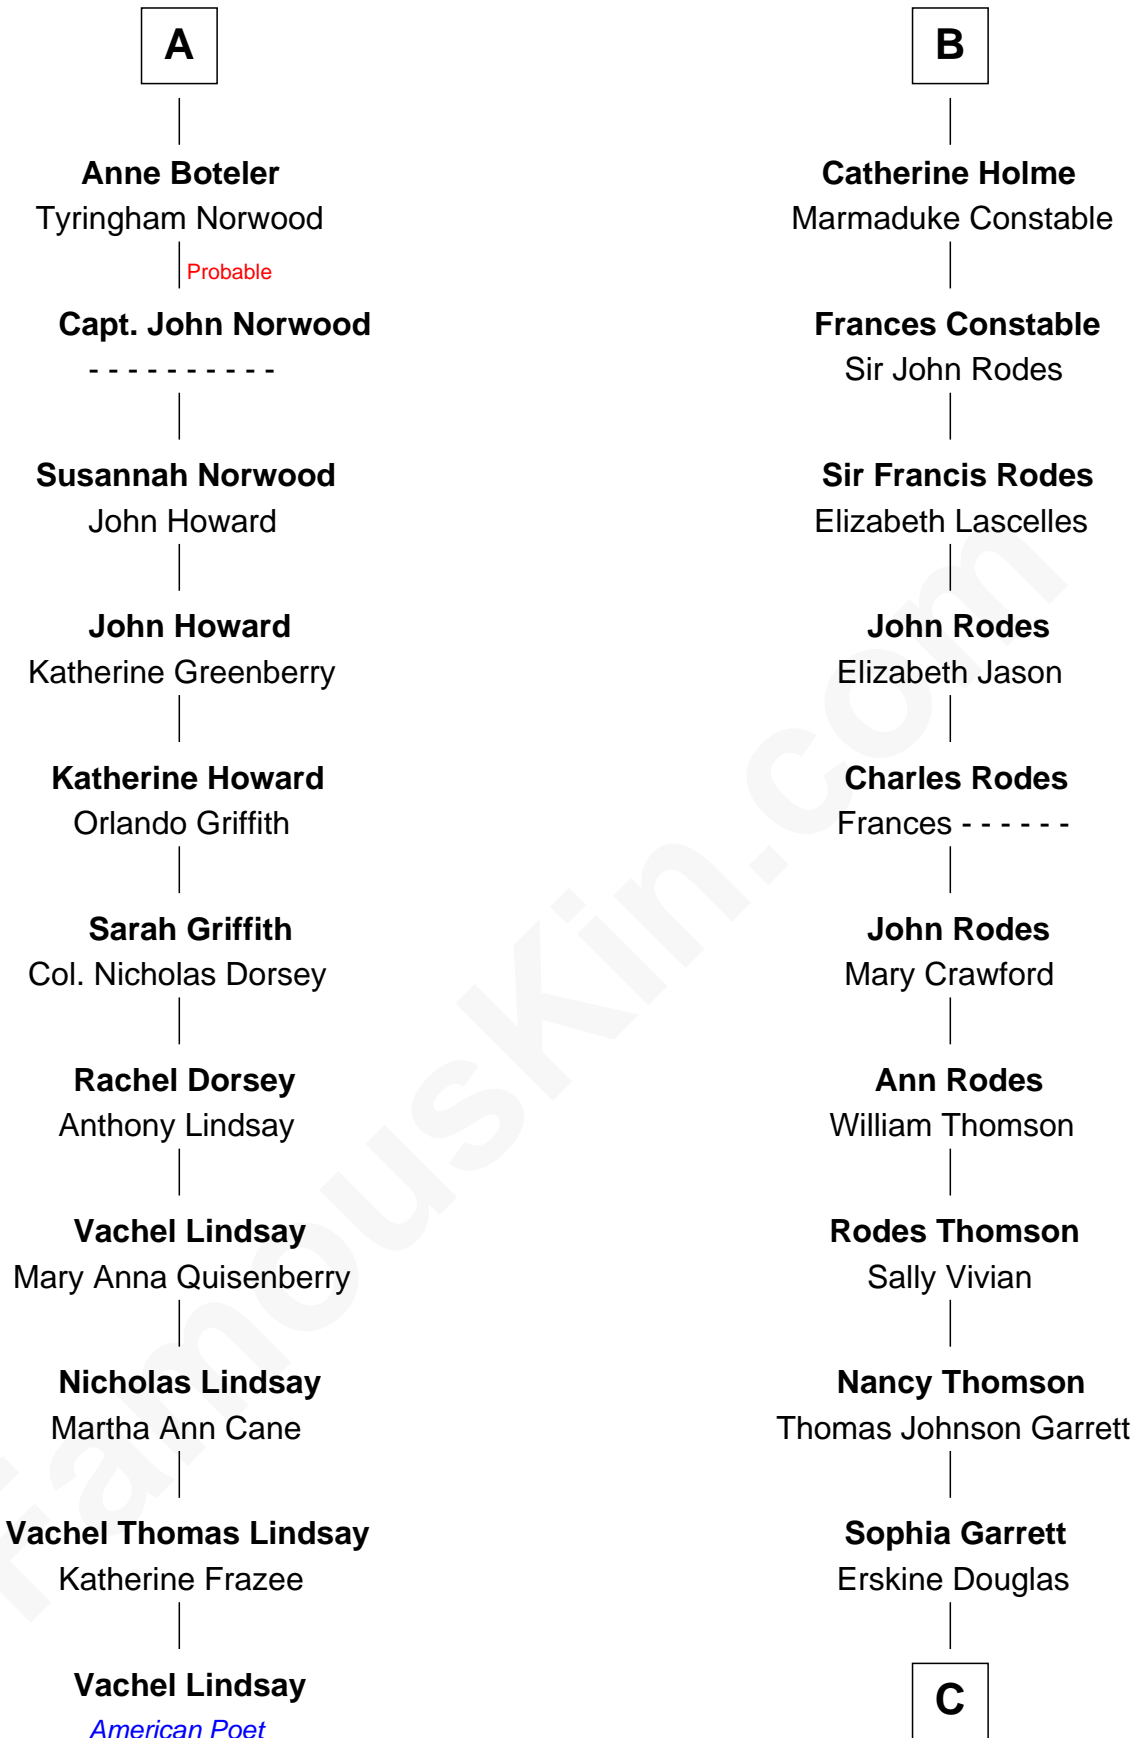

# FamousKin.com Relationship Chart of

**Vachel Lindsay**

*American Poet*

17th cousin 2 times removed of

**Melvyn Douglas**

*Movie Actor*

**Sir Michael de la Pole**

Katherine Wingfield

Katherine de Stafford

**Isabel de la Pole**

Thomas Morley

**Anne Morley**

Sir John Hastings

**Elizabeth Hastings**

Sir Robert Hildyard

**Sir Piers Hildyard**

Joan de la See

**Katherine Hildyard**

William Holme

**John Holme**

Anne Aislaby

**B**

C

**Emma Jane Douglas**

Col. George Taliaferro Shackelford

**Lena Priscilla Shackelford**

Edouard Gregory Hesselberg

**Melvyn Douglas**

*Movie Actor*

FamousKin.com