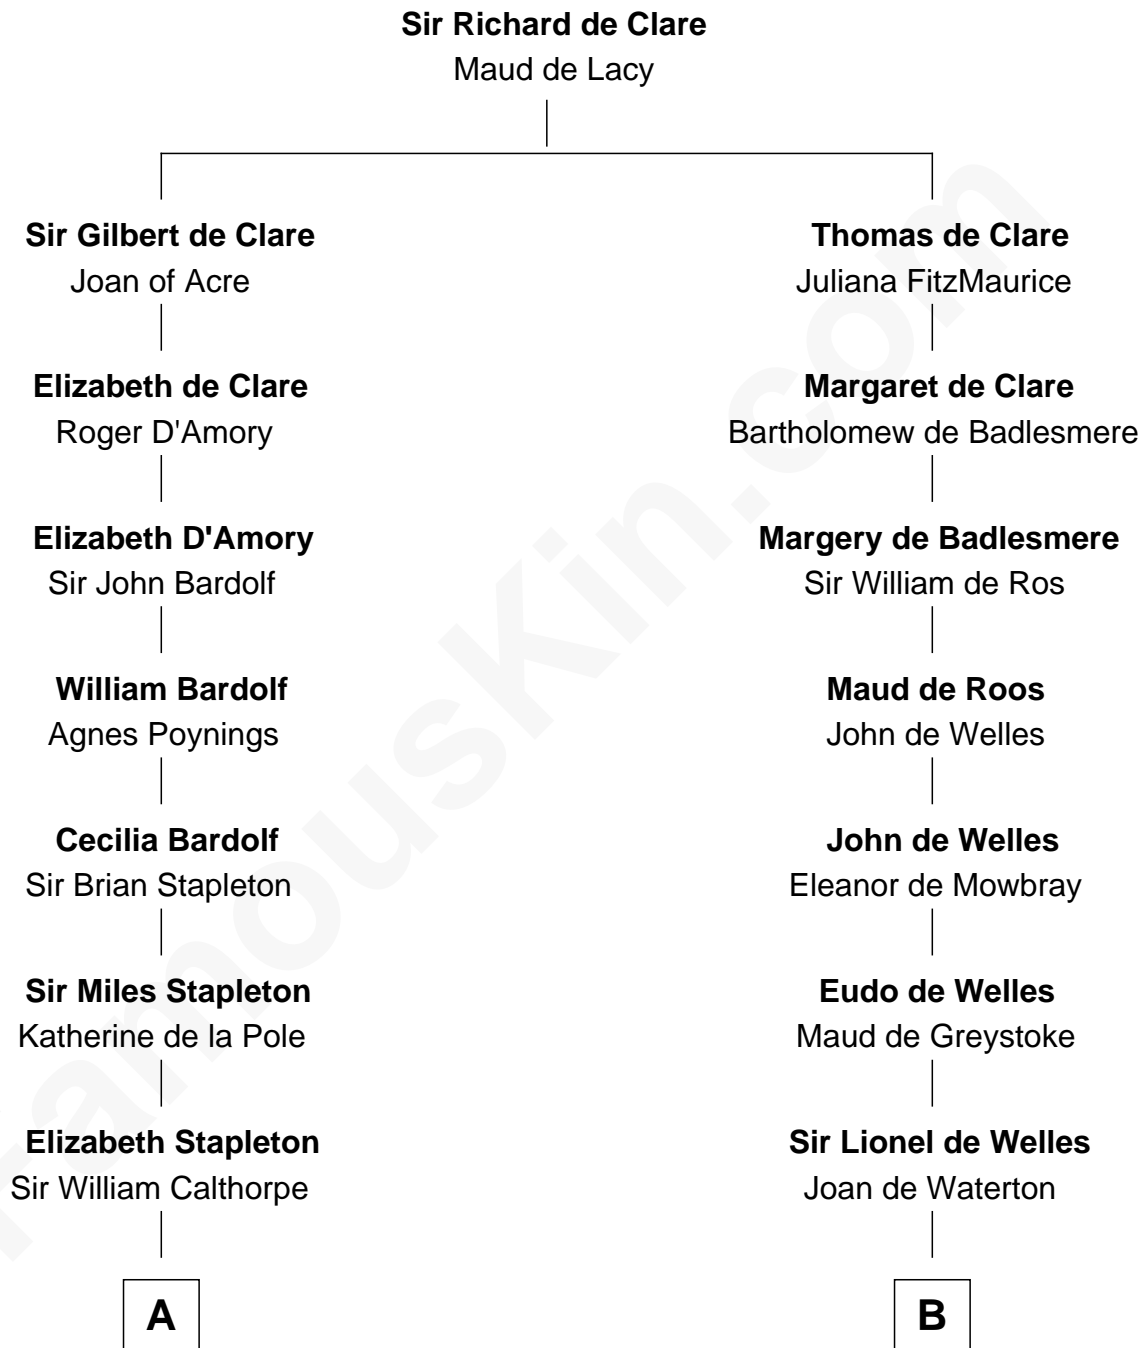

# FamousKin.com Relationship Chart of

**Vachel Lindsay**

*American Poet*

19th cousin 2 times removed of

**Ichabod Goodwin**

*27th Governor of New Hampshire*

**C**

**Rachel Dorsey**  
Anthony Lindsay

**Vachel Lindsay**  
Mary Anna Quisenberry

**Nicholas Lindsay**  
Martha Ann Cane

**Vachel Thomas Lindsay**  
Katherine Frazee

**Vachel Lindsay**  
*American Poet*

**D**

**Hannah Hill**  
Dominicus Goodwin

**Samuel Goodwin**  
Anna Thompson Gerrish

**Ichabod Goodwin**  
*27th Governor of New Hampshire*