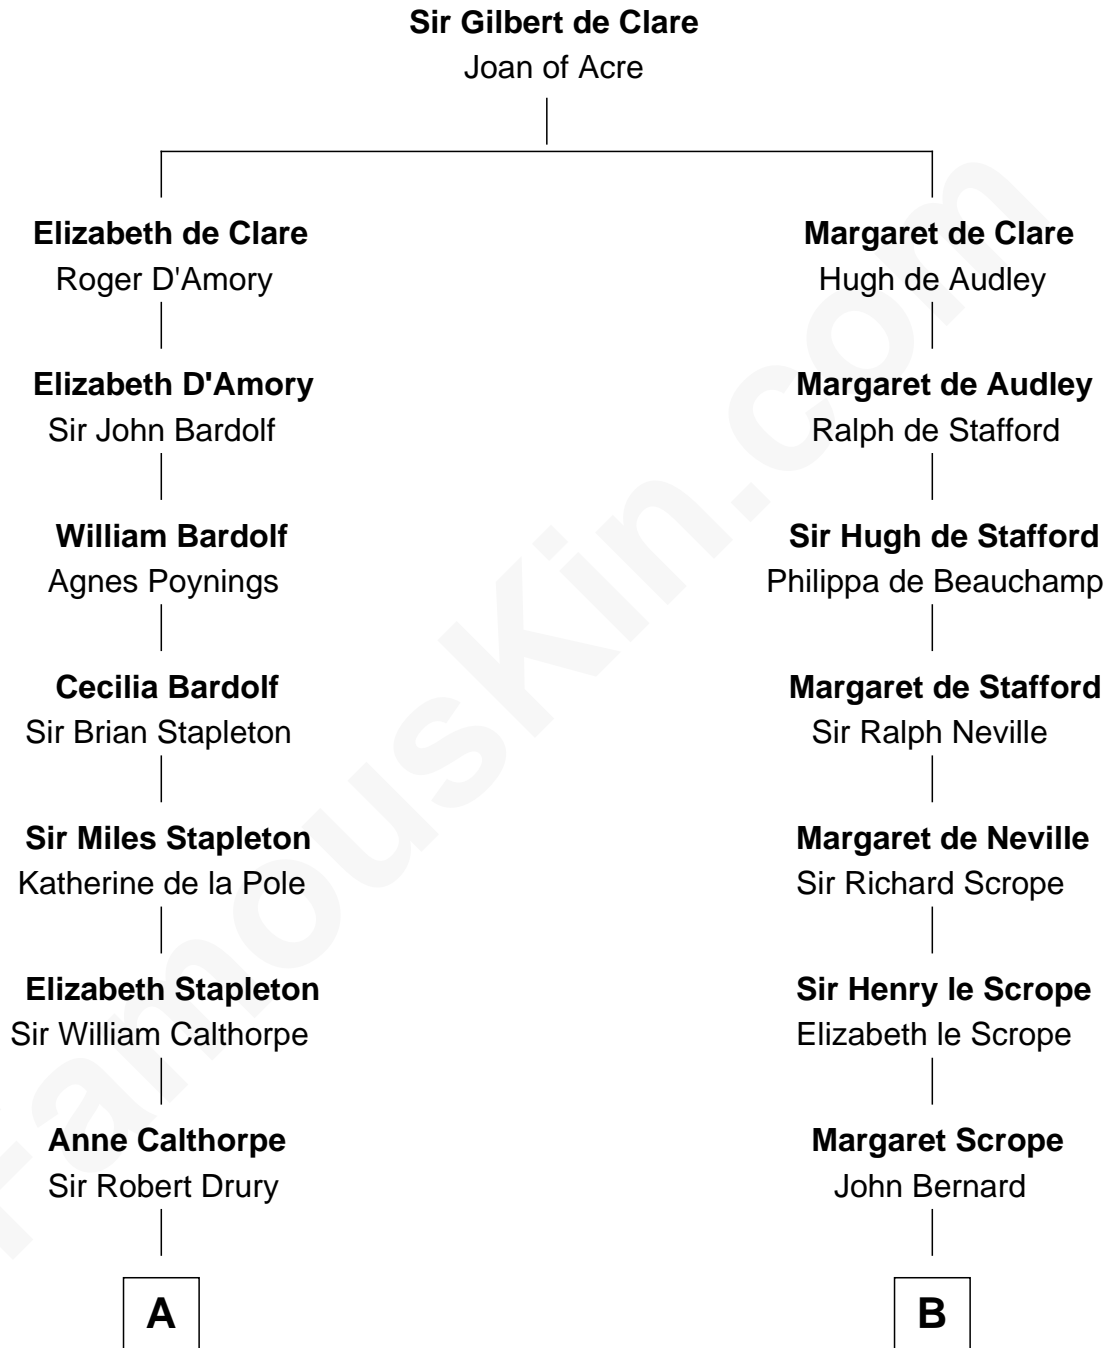

FamousKin.com
Relationship Chart of
Vachel Lindsay
American Poet

15th cousin 5 times removed of
Richard Henry Lee
Signer of the Declaration of Independence

C

—
Vachel Lindsay
Mary Anna Quisenberry

—
Nicholas Lindsay
Martha Ann Cane

—
Vachel Thomas Lindsay
Katherine Frazee

—
Vachel Lindsay
American Poet

FamousKin.com