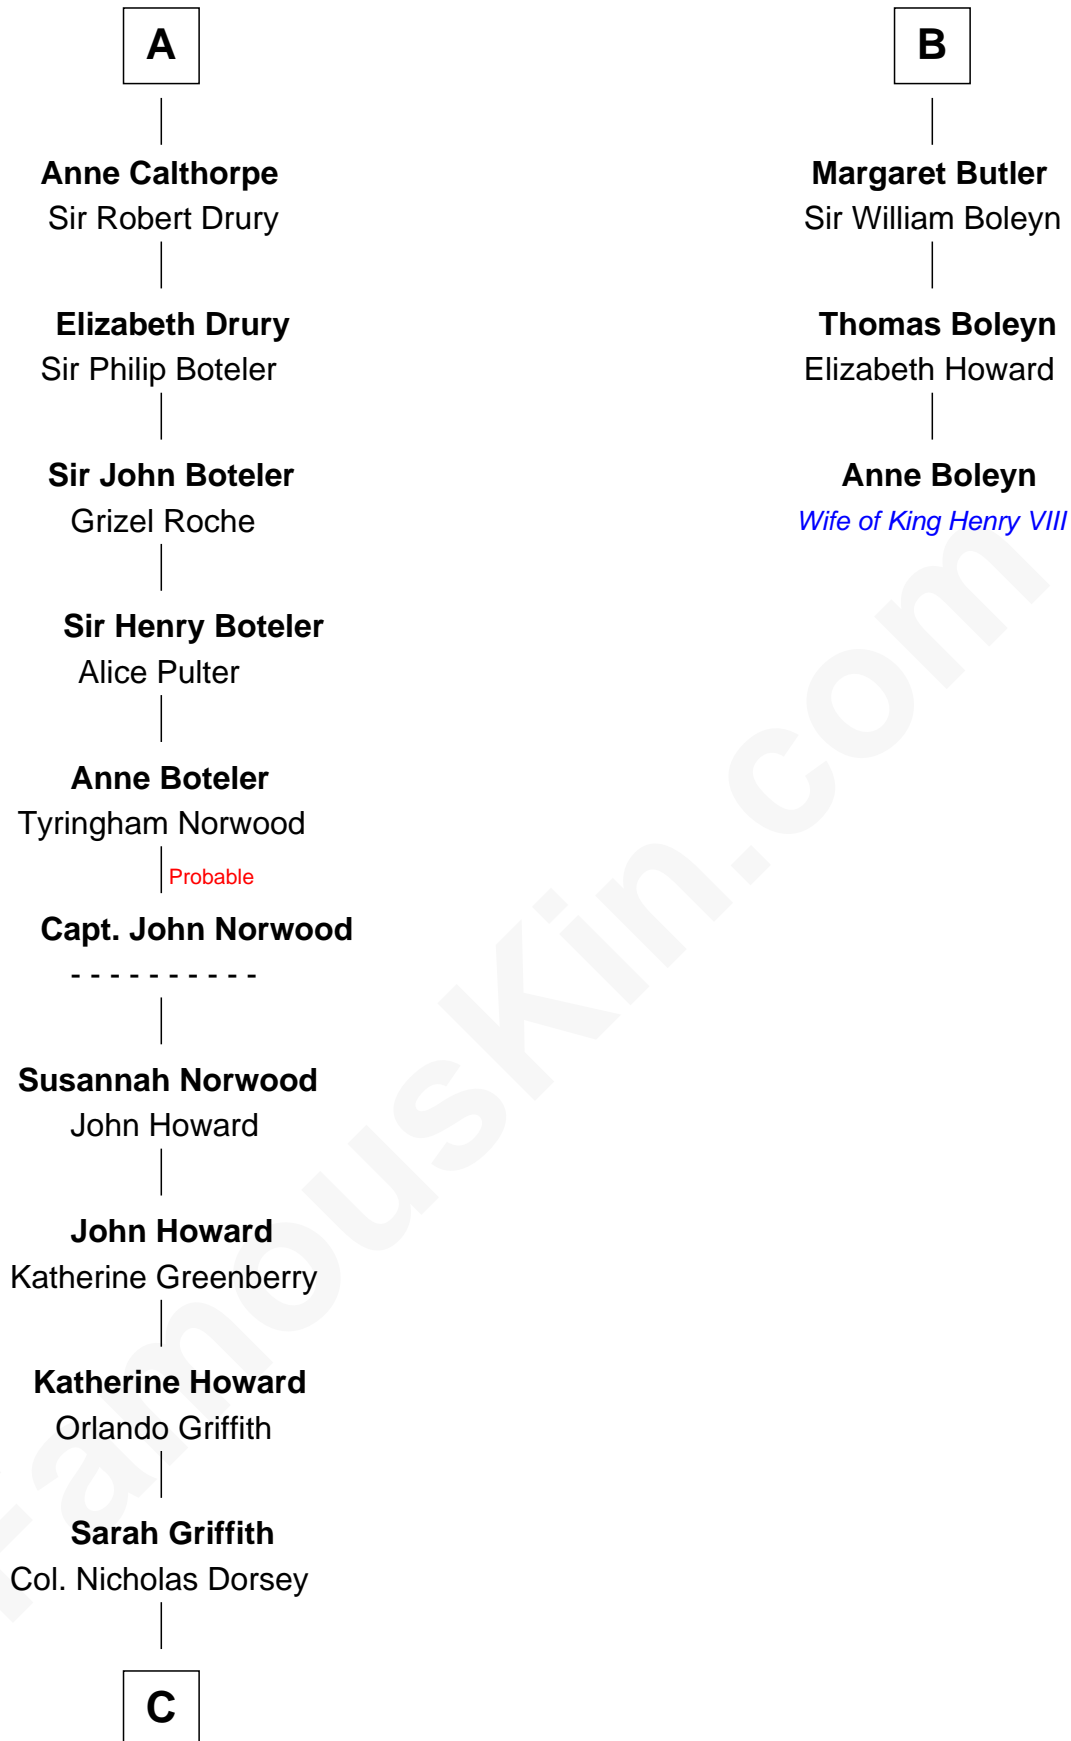

# FamousKin.com Relationship Chart of

**Vachel Lindsay**

*American Poet*

9th cousin 12 times removed of

**Anne Boleyn**

*2nd Wife of King Henry VIII*

**C**

—  
**Rachel Dorsey**  
Anthony Lindsay

—  
**Vachel Lindsay**  
Mary Anna Quisenberry

—  
**Nicholas Lindsay**  
Martha Ann Cane

—  
**Vachel Thomas Lindsay**  
Katherine Frazee

—  
**Vachel Lindsay**  
*American Poet*

FamousKin.com