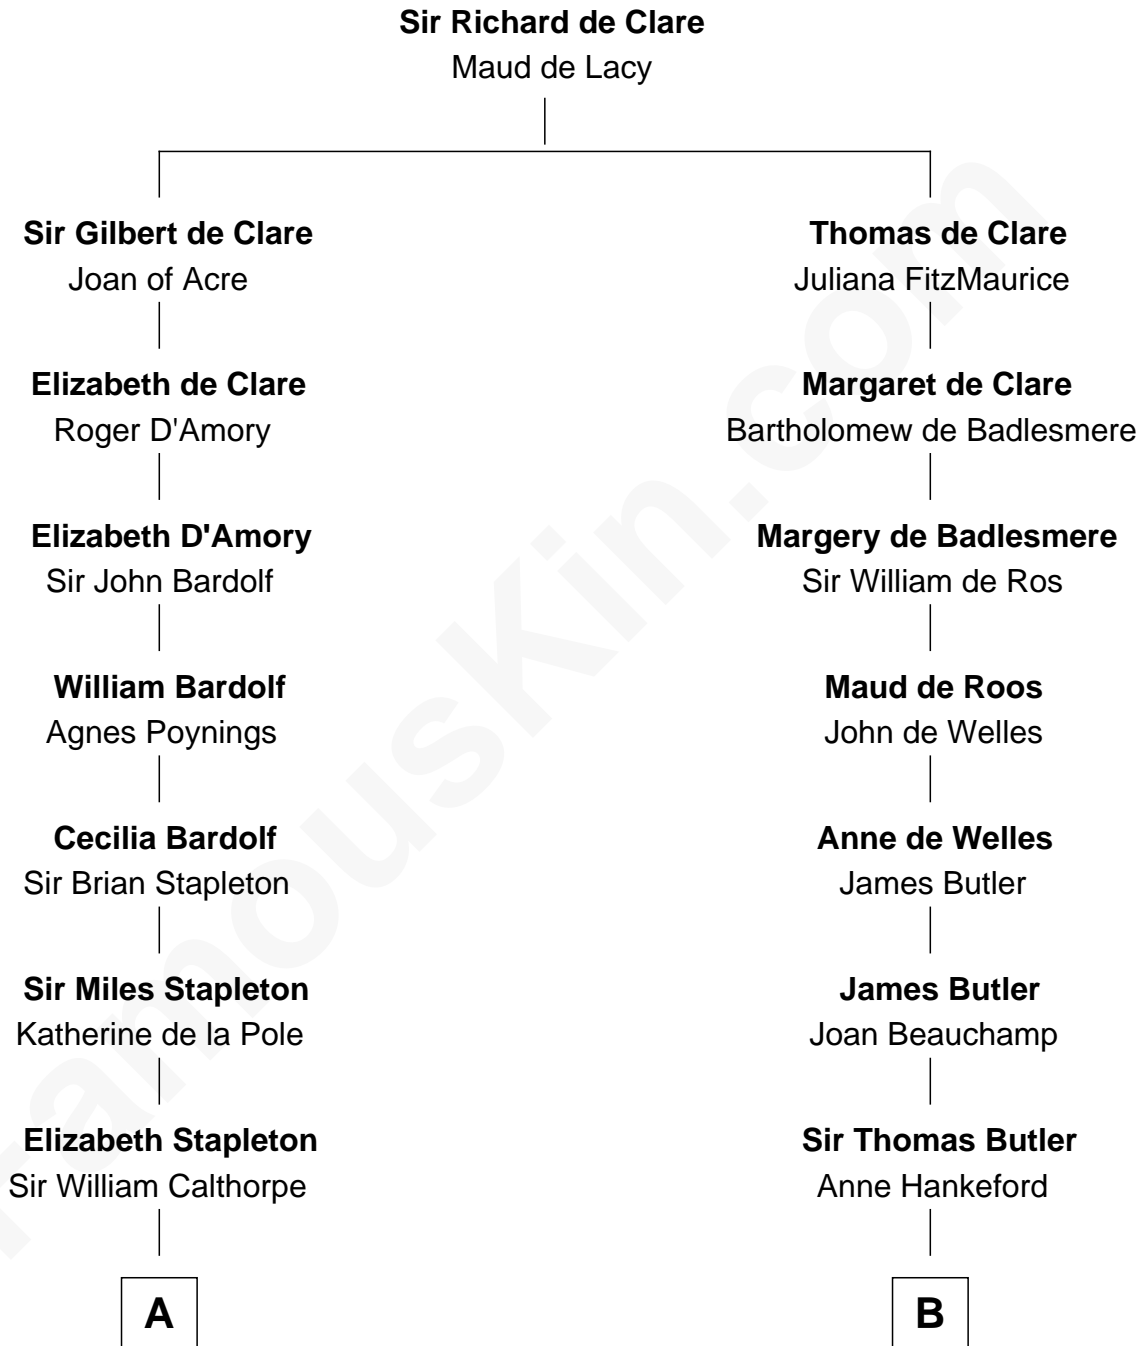

# FamousKin.com Relationship Chart of

**Vachel Lindsay**

*American Poet*

9th cousin 12 times removed of

**Anne Boleyn**

*2nd Wife of King Henry VIII*

**C**

—  
**Rachel Dorsey**  
Anthony Lindsay

—  
**Vachel Lindsay**  
Mary Anna Quisenberry

—  
**Nicholas Lindsay**  
Martha Ann Cane

—  
**Vachel Thomas Lindsay**  
Katherine Frazee

—  
**Vachel Lindsay**  
*American Poet*

FamousKin.com