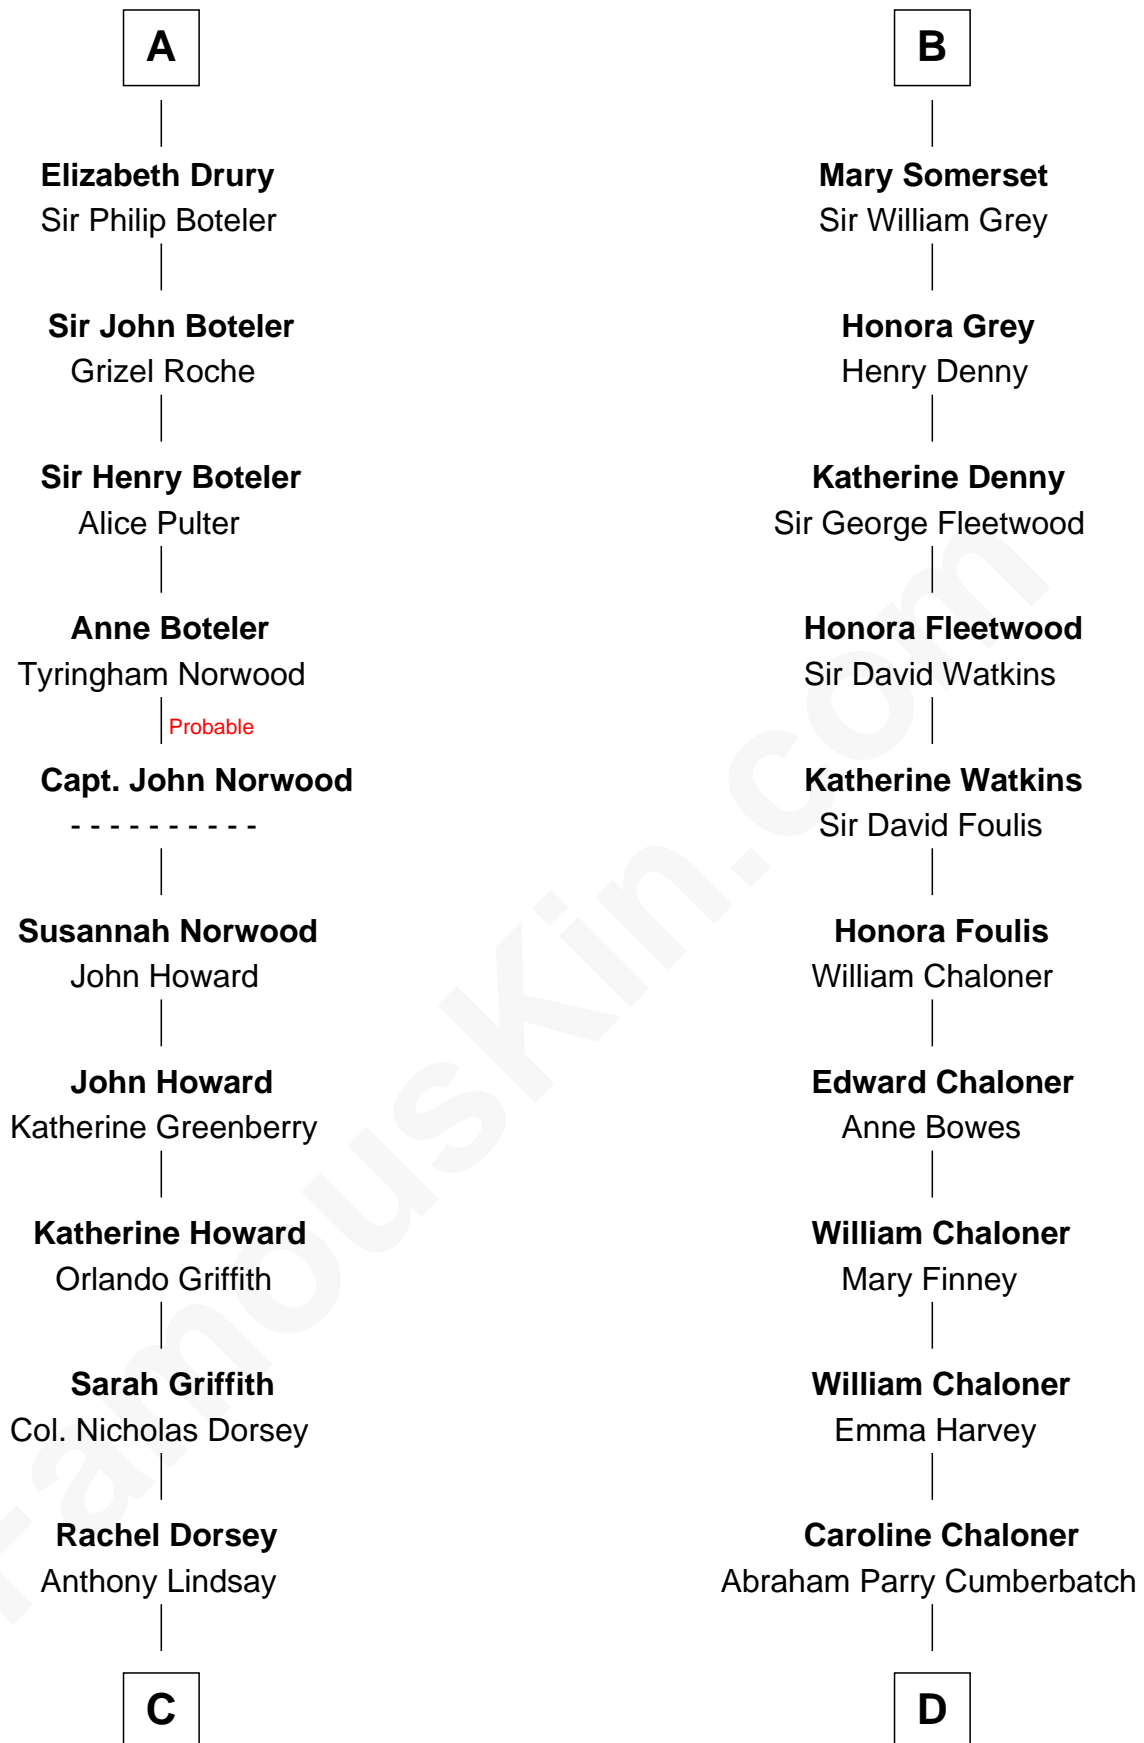

**FamousKin.com**  
**Relationship Chart of**  
**Vachel Lindsay**  
*American Poet*

20th cousin 1 time removed of

**Benedict Cumberbatch**  
*Movie, Television and Stage Actor*

**C**

**Vachel Lindsay**  
Mary Anna Quisenberry

**Nicholas Lindsay**  
Martha Ann Cane

**Vachel Thomas Lindsay**  
Katherine Frazee

**Vachel Lindsay**  
*American Poet*

**D**

**Robert William Cumberbatch**  
Louisa Grace Hanson

**Henry Alfred Cumberbatch**  
Hélène Gertrude Rees

**Henry Carlton Cumberbatch**  
Pauline Ellen Laing Congdon

**Timothy Carlton Congdon Cumberbatch**  
Wanda Ventham

**Benedict Cumberbatch**  
*Movie, Television and Stage Actor*