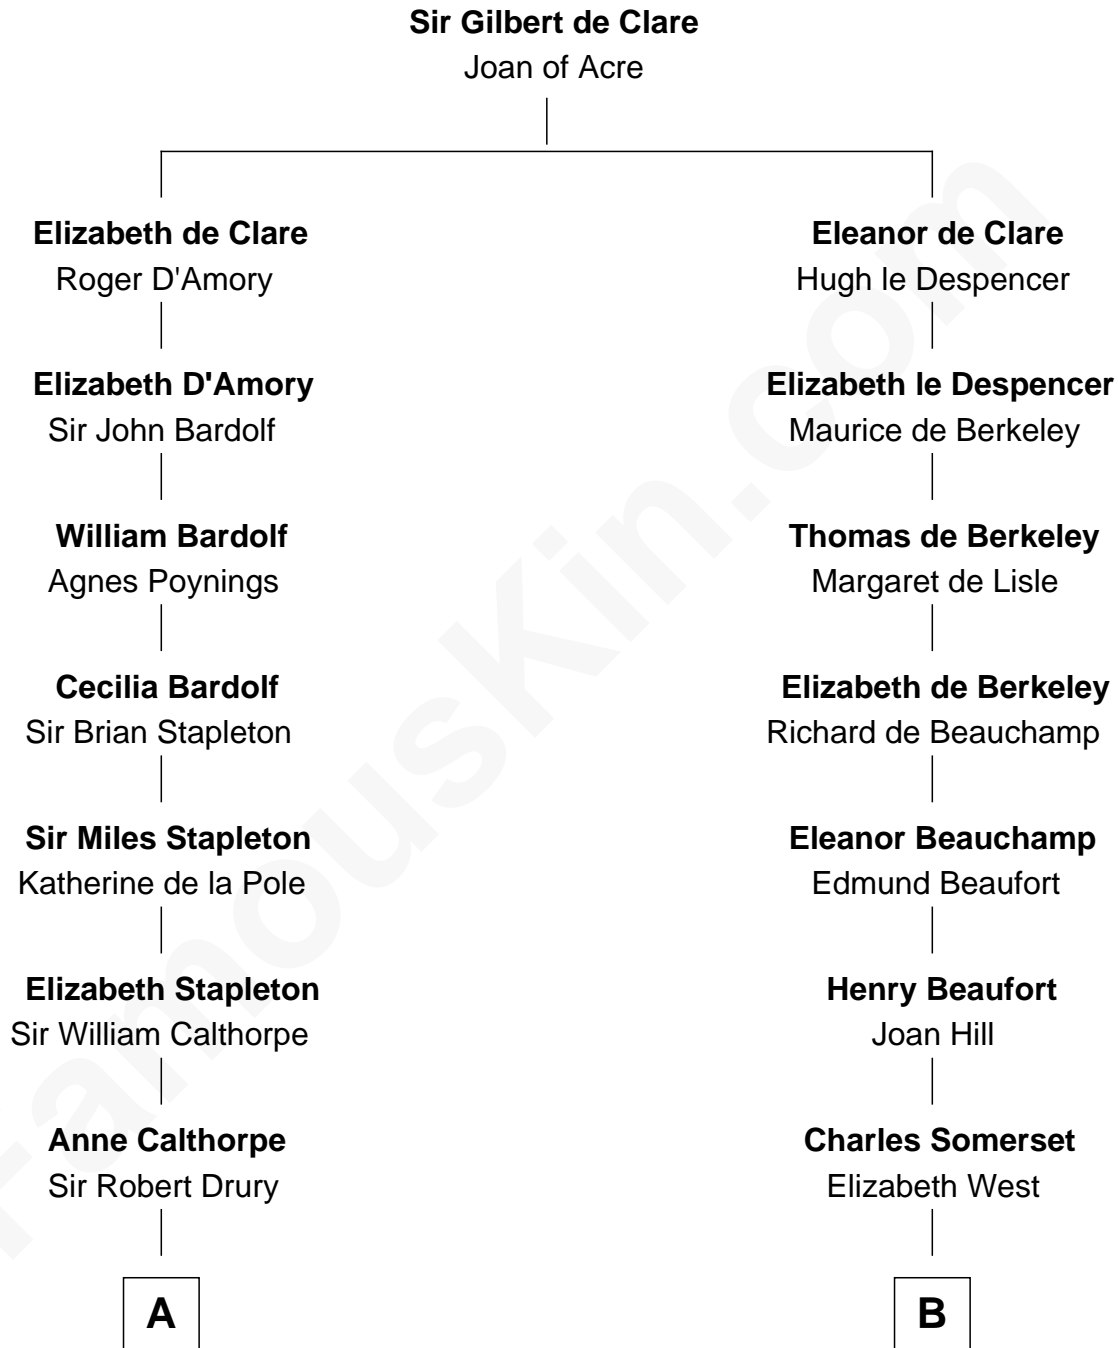

**FamousKin.com**  
**Relationship Chart of**  
**Vachel Lindsay**  
*American Poet*

20th cousin 1 time removed of

**Benedict Cumberbatch**  
*Movie, Television and Stage Actor*

**C**

**Vachel Lindsay**  
Mary Anna Quisenberry

**Nicholas Lindsay**  
Martha Ann Cane

**Vachel Thomas Lindsay**  
Katherine Frazee

**Vachel Lindsay**  
*American Poet*

**D**

**Robert William Cumberbatch**  
Louisa Grace Hanson

**Henry Alfred Cumberbatch**  
Hélène Gertrude Rees