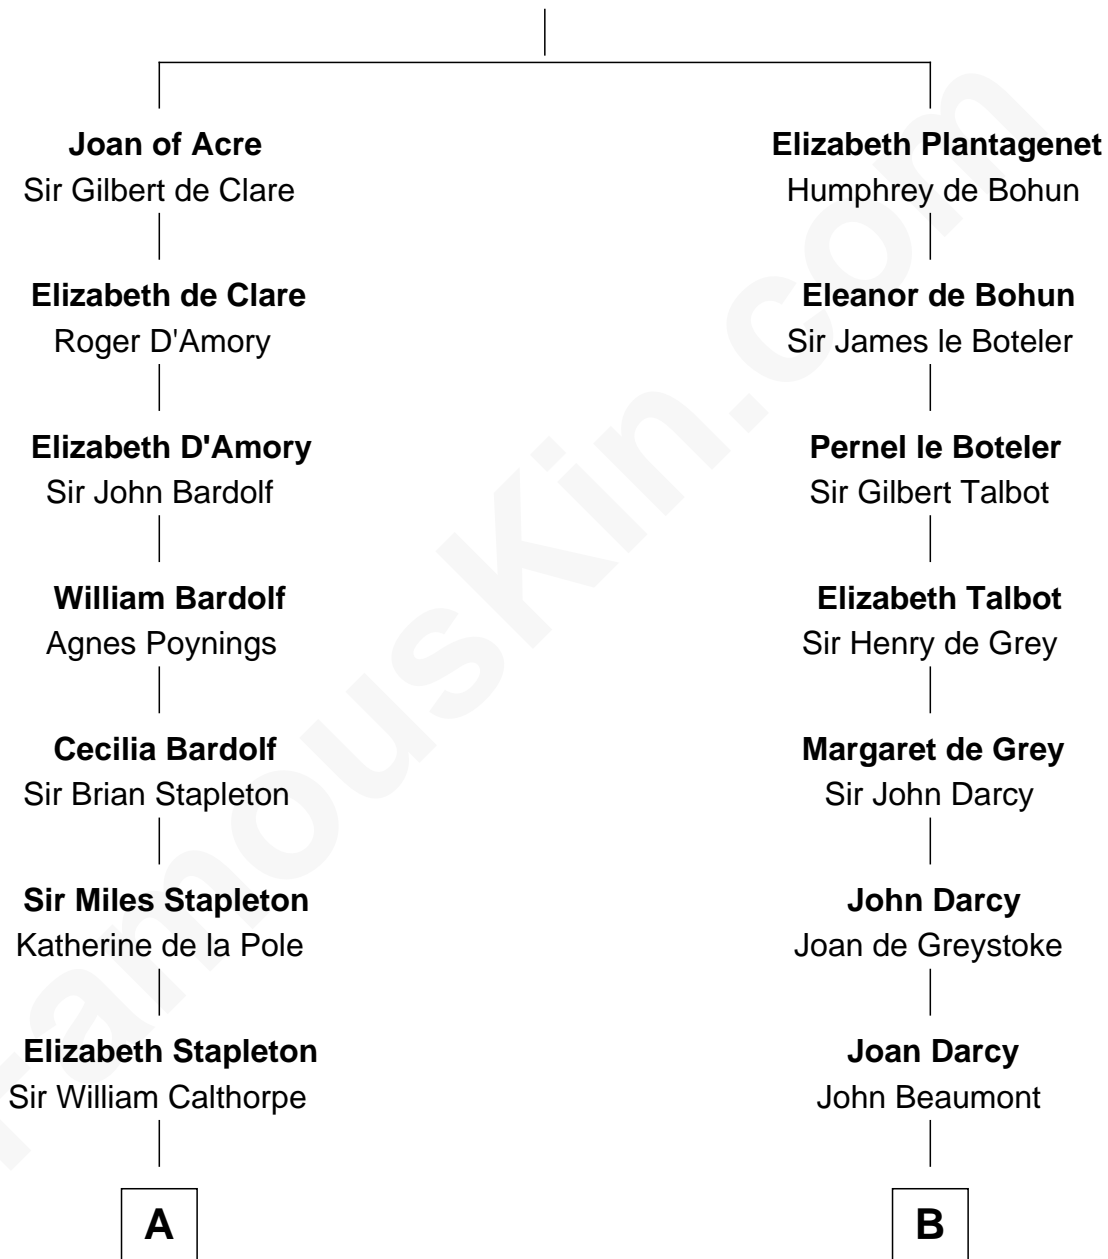

FamousKin.com Relationship Chart of

Vachel Lindsay

American Poet

19th cousin 2 times removed of

Sir Arthur Conan Doyle

Author, "Sherlock Holmes"

King Edward I
Eleanor of Castile

C

Rachel Dorsey
Anthony Lindsay

Vachel Lindsay
Mary Anna Quisenberry

Nicholas Lindsay
Martha Ann Cane

Vachel Thomas Lindsay
Katherine Frazee

Vachel Lindsay
American Poet

D

Catherine Pack
William Foley

Mary Josephine Elizabeth Foley
Charles Altamont Doyle