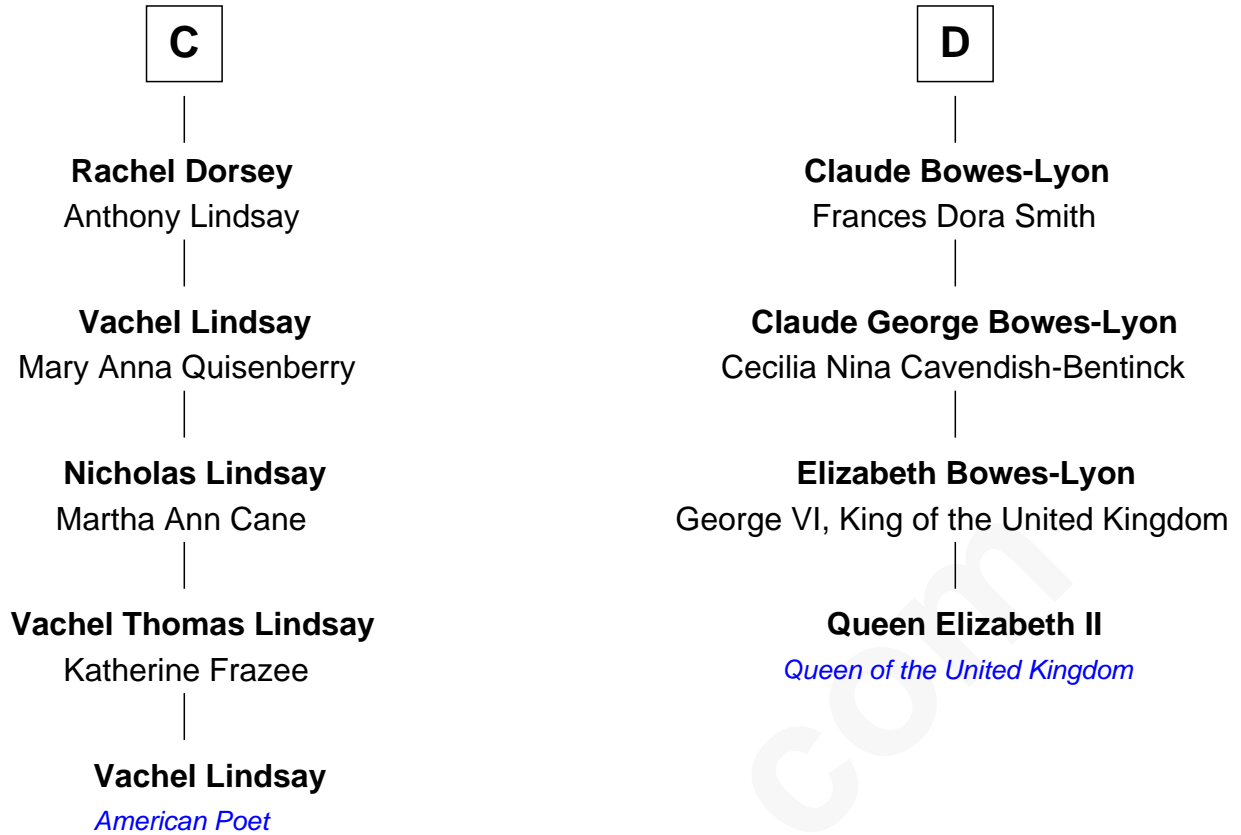

FamousKin.com Relationship Chart of

Vachel Lindsay

American Poet

20th cousin 1 time removed of

Queen Elizabeth II

Queen of the United Kingdom

King Edward I
Eleanor of Castile

Joan of Acre
Sir Gilbert de Clare

Elizabeth de Clare
Roger D'Amory

Elizabeth D'Amory
Sir John Bardolf

William Bardolf
Agnes Poynings

Cecilia Bardolf
Sir Brian Stapleton

Sir Miles Stapleton
Katherine de la Pole

Elizabeth Stapleton
Sir William Calthorpe

A

Elizabeth Plantagenet
Humphrey de Bohun

Eleanor de Bohun
Sir James le Boteler

James le Boteler
Elizabeth Darcy

James Butler
Anne de Welles

James Butler
Joan Beauchamp

Elizabeth Butler
John Talbot

Sir Gilbert Talbot
Audrey Cotton

B

Elizabeth II photo by [Eric Draper](#)