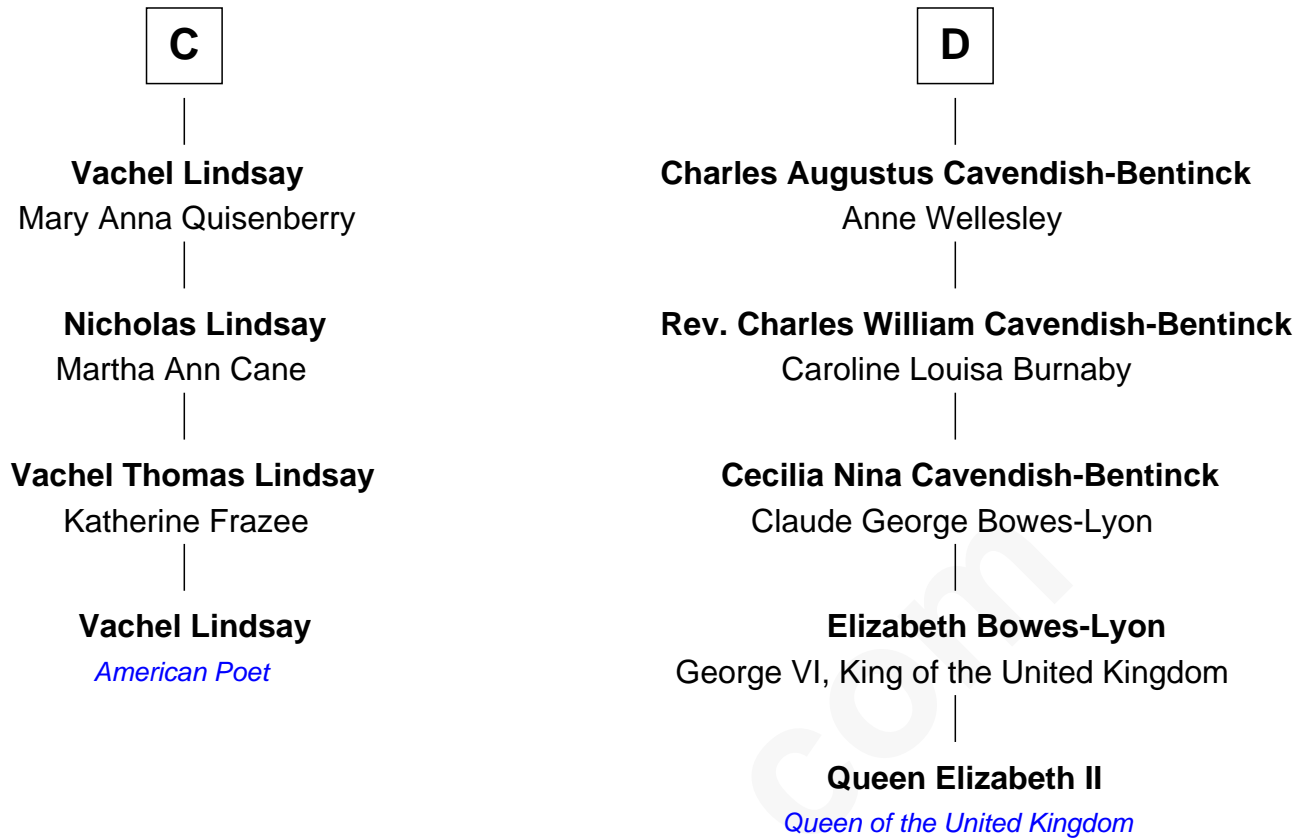

FamousKin.com Relationship Chart of

Vachel Lindsay

American Poet

20th cousin 1 time removed of

Queen Elizabeth II

Queen of the United Kingdom

Sir Gilbert de Clare

Joan of Acre

Sir Miles Stapleton

Katherine de la Pole

Elizabeth Stapleton

Sir William Calthorpe

Anne Calthorpe

Sir Robert Drury

A

Eleanor de Clare

Hugh le Despencer

Elizabeth le Despencer

Maurice de Berkeley

Thomas de Berkeley

Margaret de Lisle

Elizabeth de Berkeley

Richard de Beauchamp

Eleanor Beauchamp

Edmund Beaufort

Margaret Beaufort

Humphrey Stafford

Henry Stafford

Catherine Woodville

B

Elizabeth II photo by [Eric Draper](#)