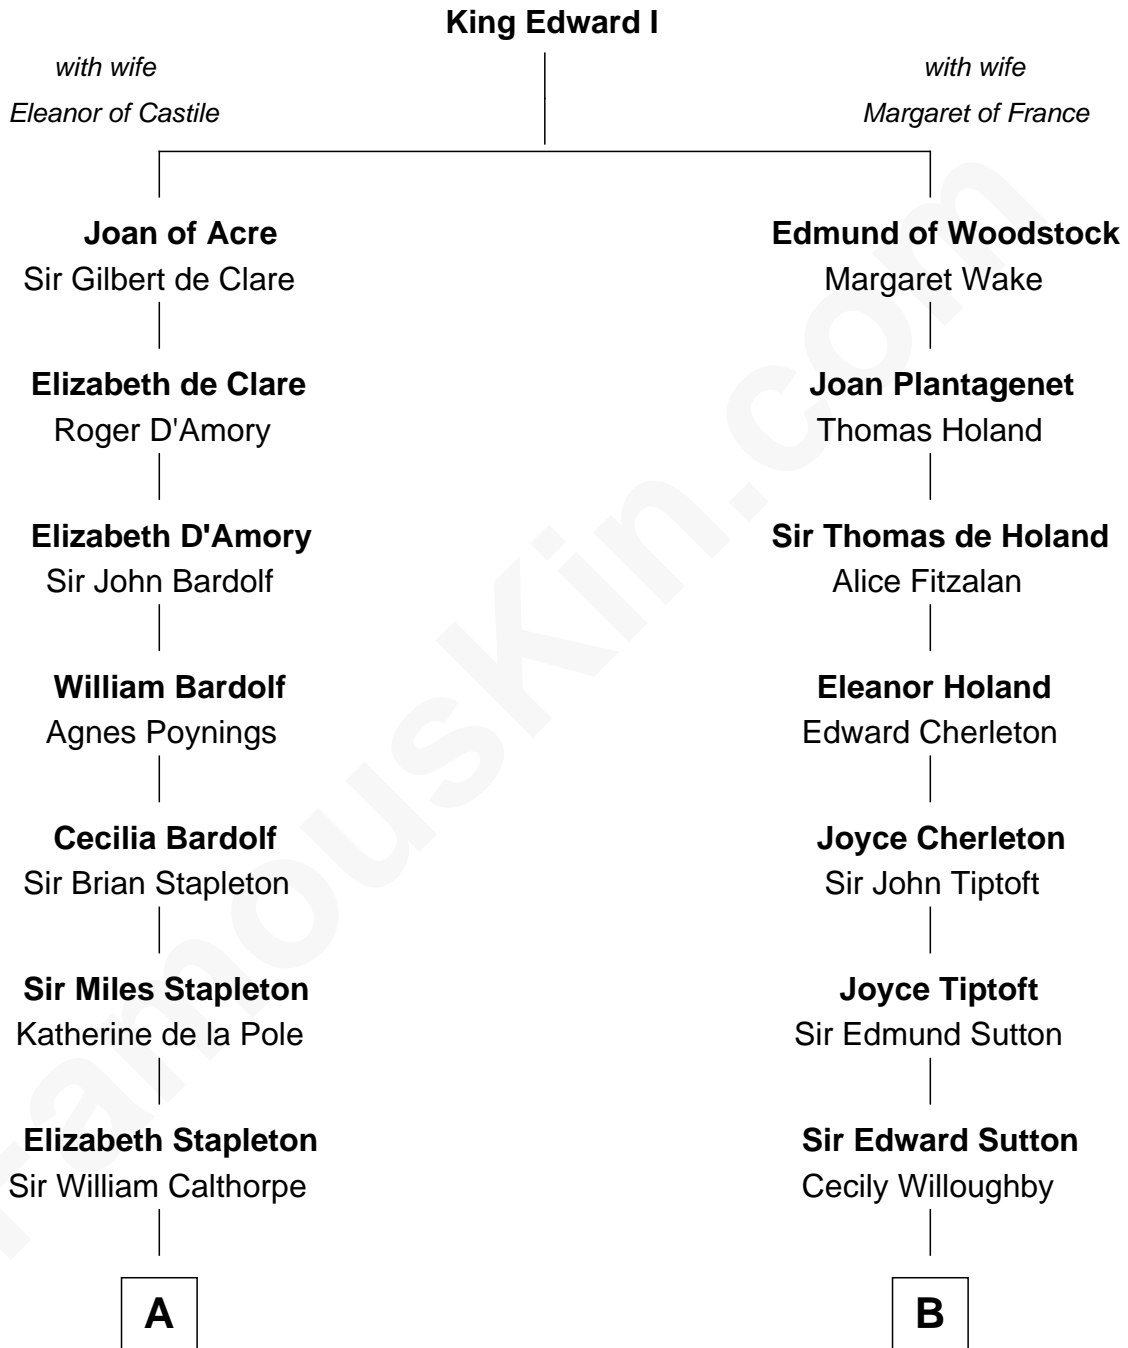

**FamousKin.com**  
**Relationship Chart of**  
**Vachel Lindsay**  
*American Poet*

16th cousin 5 times removed of

**Jane (Appleton) Pierce**  
*First Lady of President Franklin Pierce*

**C**

**Rachel Dorsey**  
Anthony Lindsay

**Vachel Lindsay**  
Mary Anna Quisenberry

**Nicholas Lindsay**  
Martha Ann Cane

**Vachel Thomas Lindsay**  
Katherine Frazee

**Vachel Lindsay**  
*American Poet*

FamousKin.com