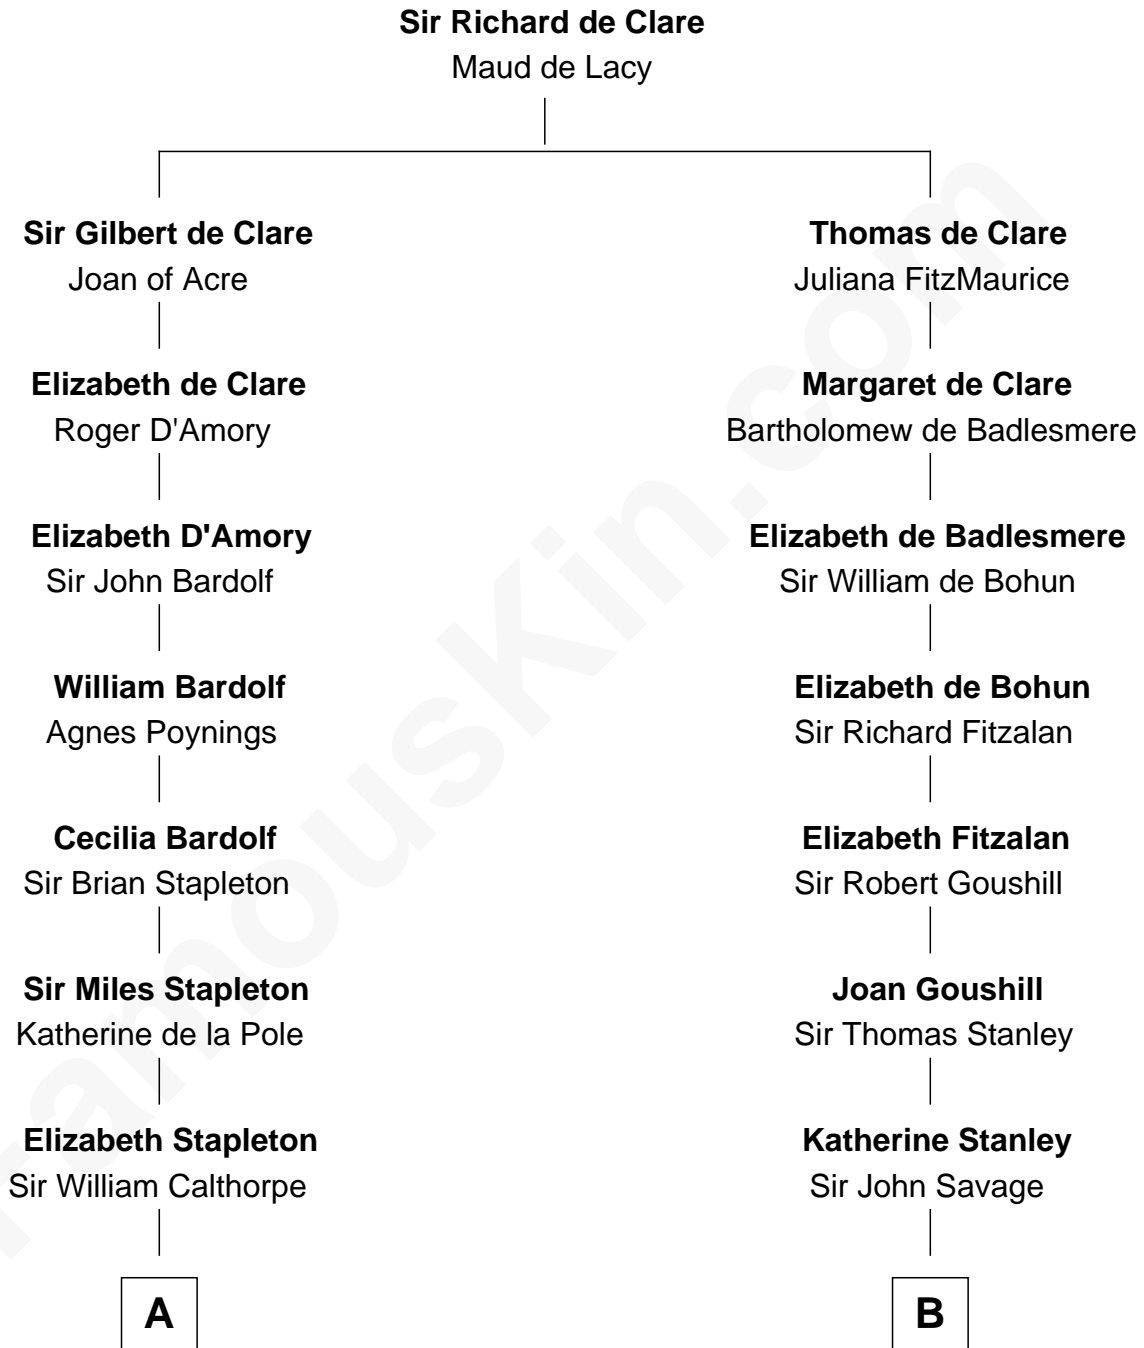

**FamousKin.com**  
**Relationship Chart of**  
**Vachel Lindsay**  
*American Poet*

**16th cousin 5 times removed of**  
**Thomas Sim Lee**  
*2nd and 7th Governor of Maryland*

**C**

—  
**Rachel Dorsey**  
Anthony Lindsay

—  
**Vachel Lindsay**  
Mary Anna Quisenberry

—  
**Nicholas Lindsay**  
Martha Ann Cane

—  
**Vachel Thomas Lindsay**  
Katherine Frazee

—  
**Vachel Lindsay**  
*American Poet*

FamousKin.com