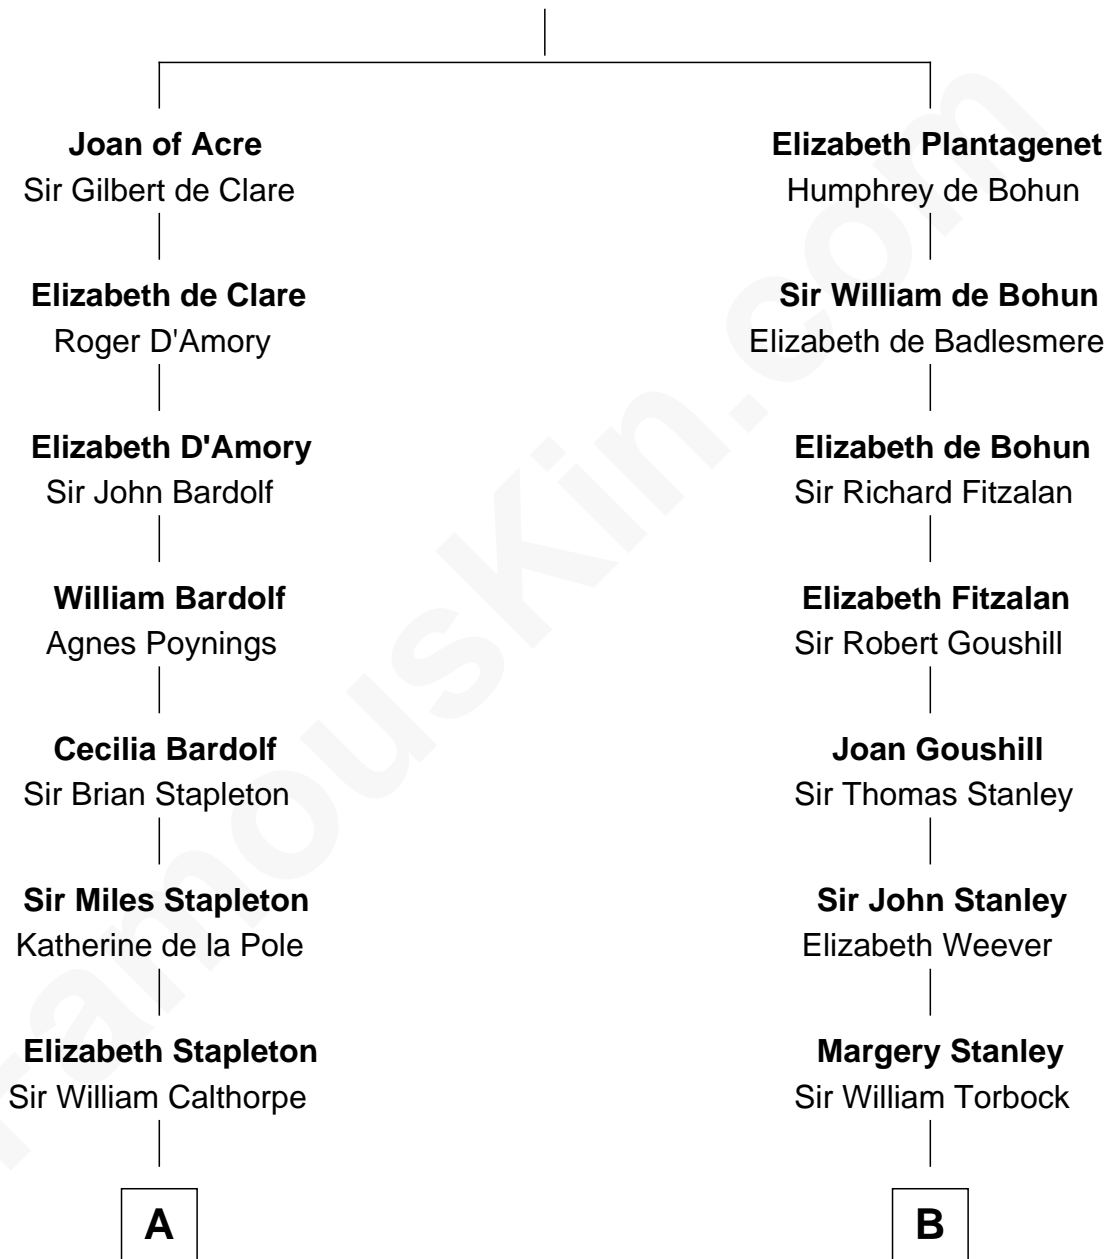

# FamousKin.com Relationship Chart of

**Vachel Lindsay**

*American Poet*

16th cousin 5 times removed of

**Edward Lloyd V**

*13th Governor of Maryland*

**King Edward I**  
Eleanor of Castile

**C**

—  
**Rachel Dorsey**  
Anthony Lindsay

—  
**Vachel Lindsay**  
Mary Anna Quisenberry

—  
**Nicholas Lindsay**  
Martha Ann Cane

—  
**Vachel Thomas Lindsay**  
Katherine Frazee

—  
**Vachel Lindsay**  
*American Poet*