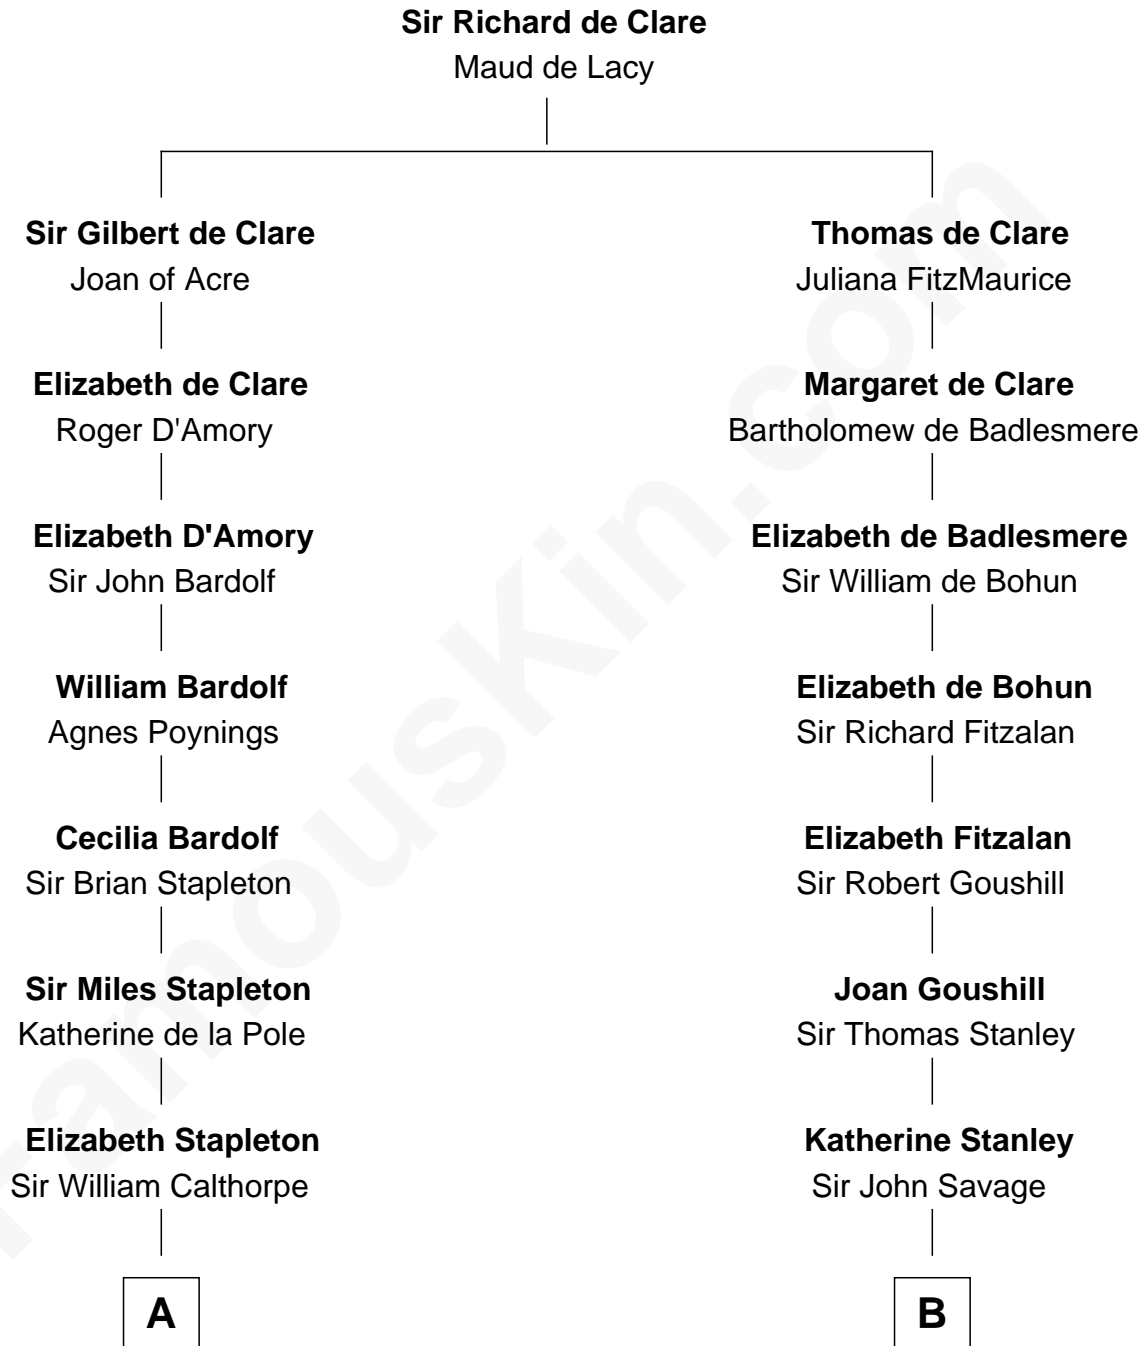

FamousKin.com Relationship Chart of

Vachel Lindsay

American Poet

18th cousin 3 times removed of

Zachary Taylor

12th U.S. President

C

Rachel Dorsey
Anthony Lindsay

Vachel Lindsay
Mary Anna Quisenberry

Nicholas Lindsay
Martha Ann Cane

Vachel Thomas Lindsay
Katherine Frazee

Vachel Lindsay
American Poet

D

Sarah Dabney Strother
Col. Richard Taylor

Zachary Taylor
12th U.S. President