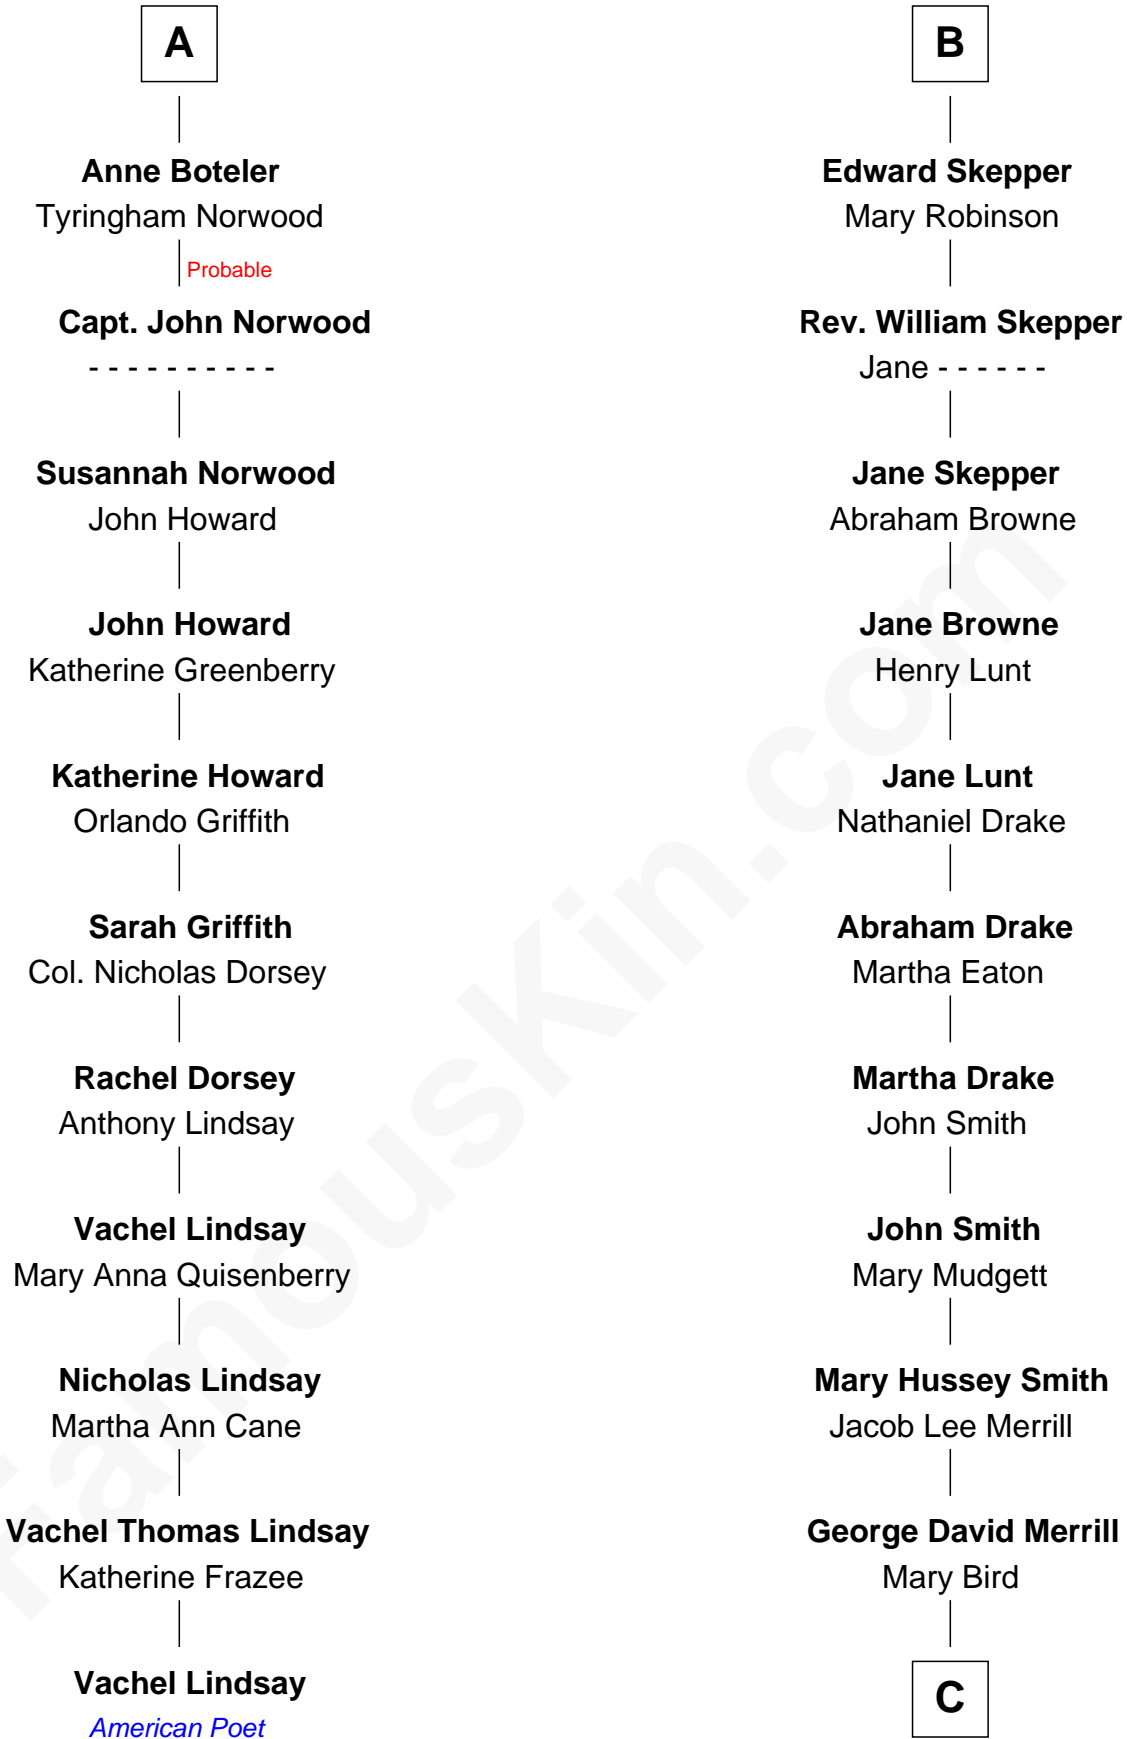

**FamousKin.com**  
**Relationship Chart of**  
**Vachel Lindsay**  
*American Poet*

17th cousin 3 times removed of  
**Meghan Markle**  
*Duchess of Sussex, TV Actress*

**Sir Michael de la Pole**  
 Katherine Wingfield

**Sir Thomas de la Pole**  
 Anne Cheney

**Michael de la Pole**  
 Katherine de Stafford

**Katherine de la Pole**  
 Sir Miles Stapleton

**Isabel de la Pole**  
 Thomas Morley

**Elizabeth Stapleton**  
 Sir William Calthorpe

**Anne Morley**  
 Sir John Hastings

**Anne Calthorpe**  
 Sir Robert Drury

**Elizabeth Hastings**  
 Sir Robert Hildyard

**Elizabeth Drury**  
 Sir Philip Boteler

**Sir Piers Hildyard**  
 Joan de la See

**Sir John Boteler**  
 Grizel Roche

**Isabel Hildyard**  
 Ralph Legard

**Sir Henry Boteler**  
 Alice Pulter

**Joan Ledgard**  
 Richard Skepper

**A**

**B**

**C**

**Gertrude May Merrill**