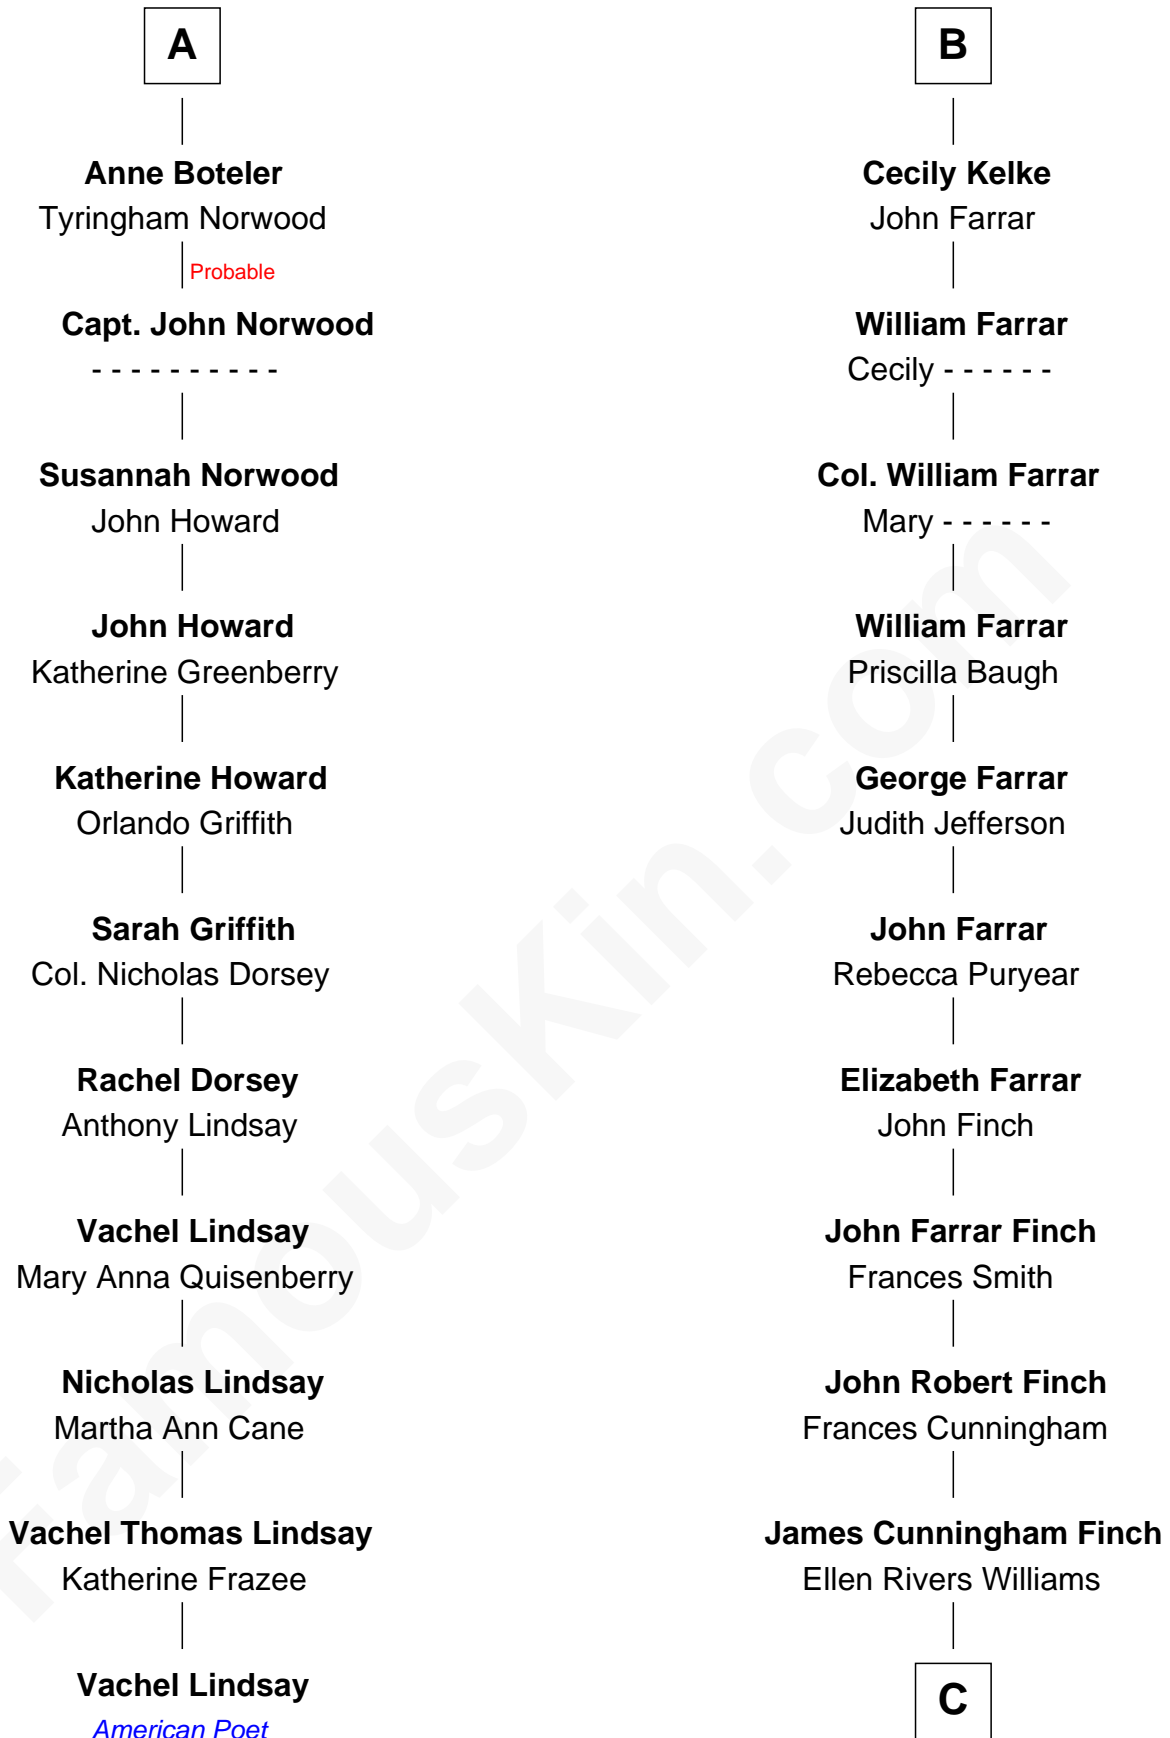

FamousKin.com Relationship Chart of

Vachel Lindsay

American Poet

17th cousin 1 time removed of

Harper Lee

Author of To Kill a Mockingbird

Sir Michael de la Pole

Katherine Wingfield

Sir Thomas de la Pole

Anne Cheney

Katherine de la Pole

Sir Miles Stapleton

Elizabeth Stapleton

Sir William Calthorpe

Anne Calthorpe

Sir Robert Drury

Katherine de Stafford

Isabel de la Pole

Thomas Morley

Anne Morley

Sir John Hastings

Elizabeth Hastings

Sir Robert Hildyard

Katherine Hildyard

William Girlington

Isabel Girlington

Christopher Kelke

William Kelke

Thomasine Skerne

B

C

—
Frances Cunningham Finch