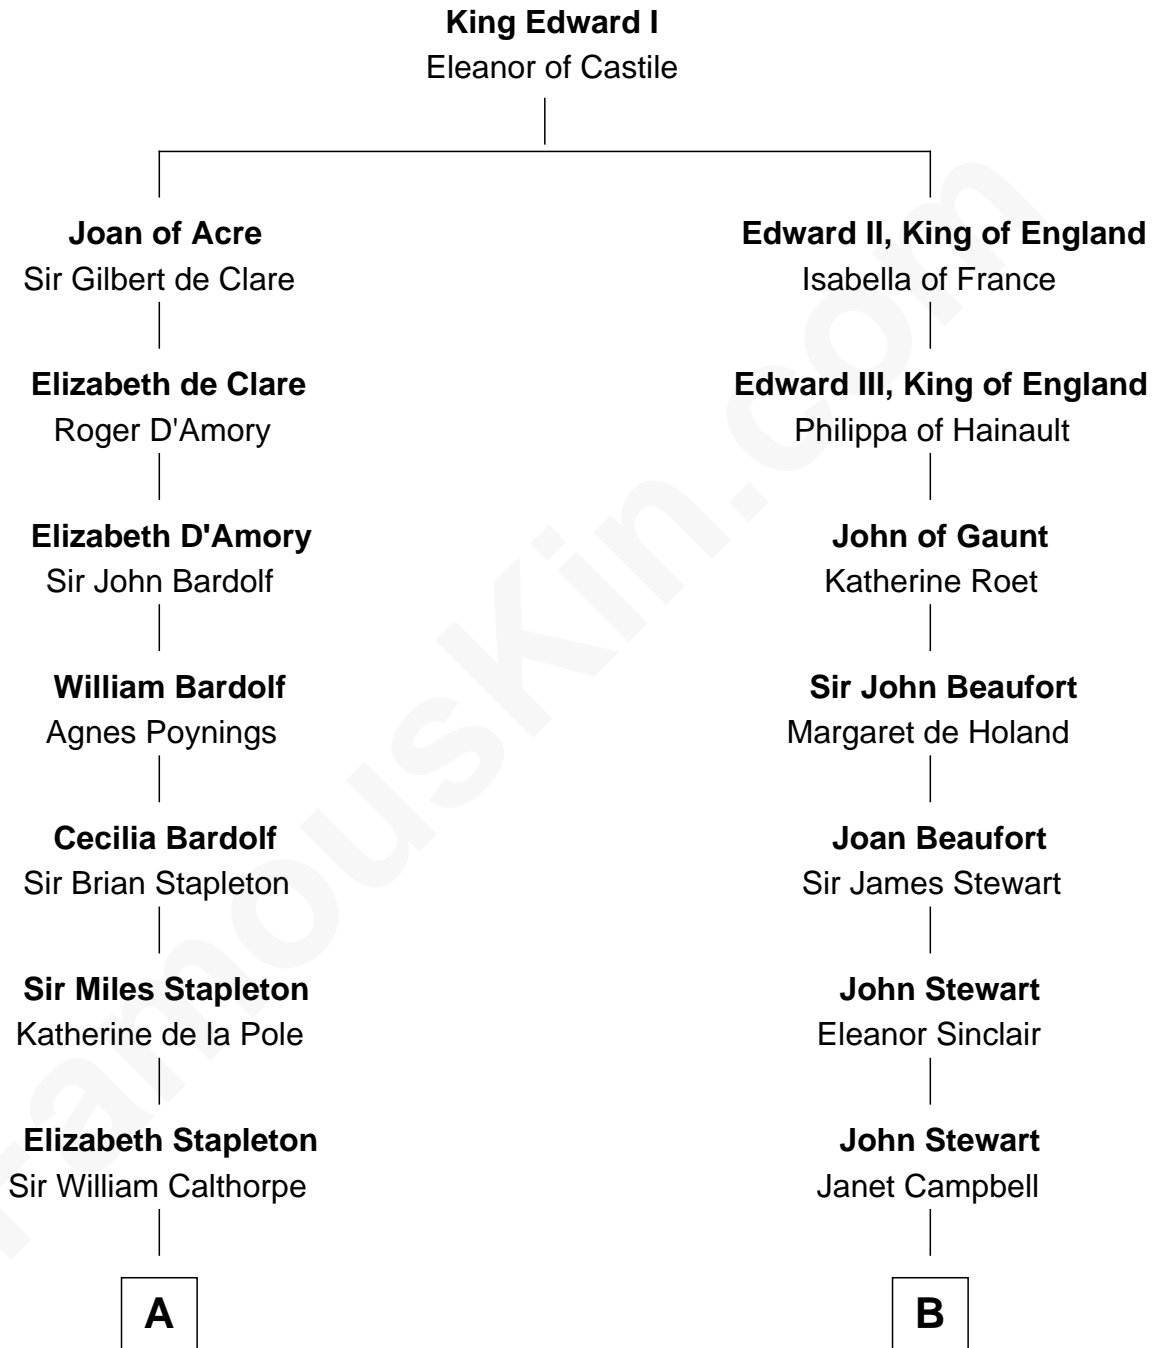

FamousKin.com

Relationship Chart of

Vachel Lindsay

American Poet

19th cousin 2 times removed of

Eleanor Roosevelt
 First Lady of President Franklin D. Roosevelt

C

Rachel Dorsey
Anthony Lindsay

Vachel Lindsay
Mary Anna Quisenberry

Nicholas Lindsay
Martha Ann Cane

Vachel Thomas Lindsay
Katherine Frazee

Vachel Lindsay
American Poet

D

Martha Bulloch
Theodore Roosevelt

Elliott Roosevelt
Anna Rebecca Hall

Eleanor Roosevelt
First Lady of Franklin Roosevelt