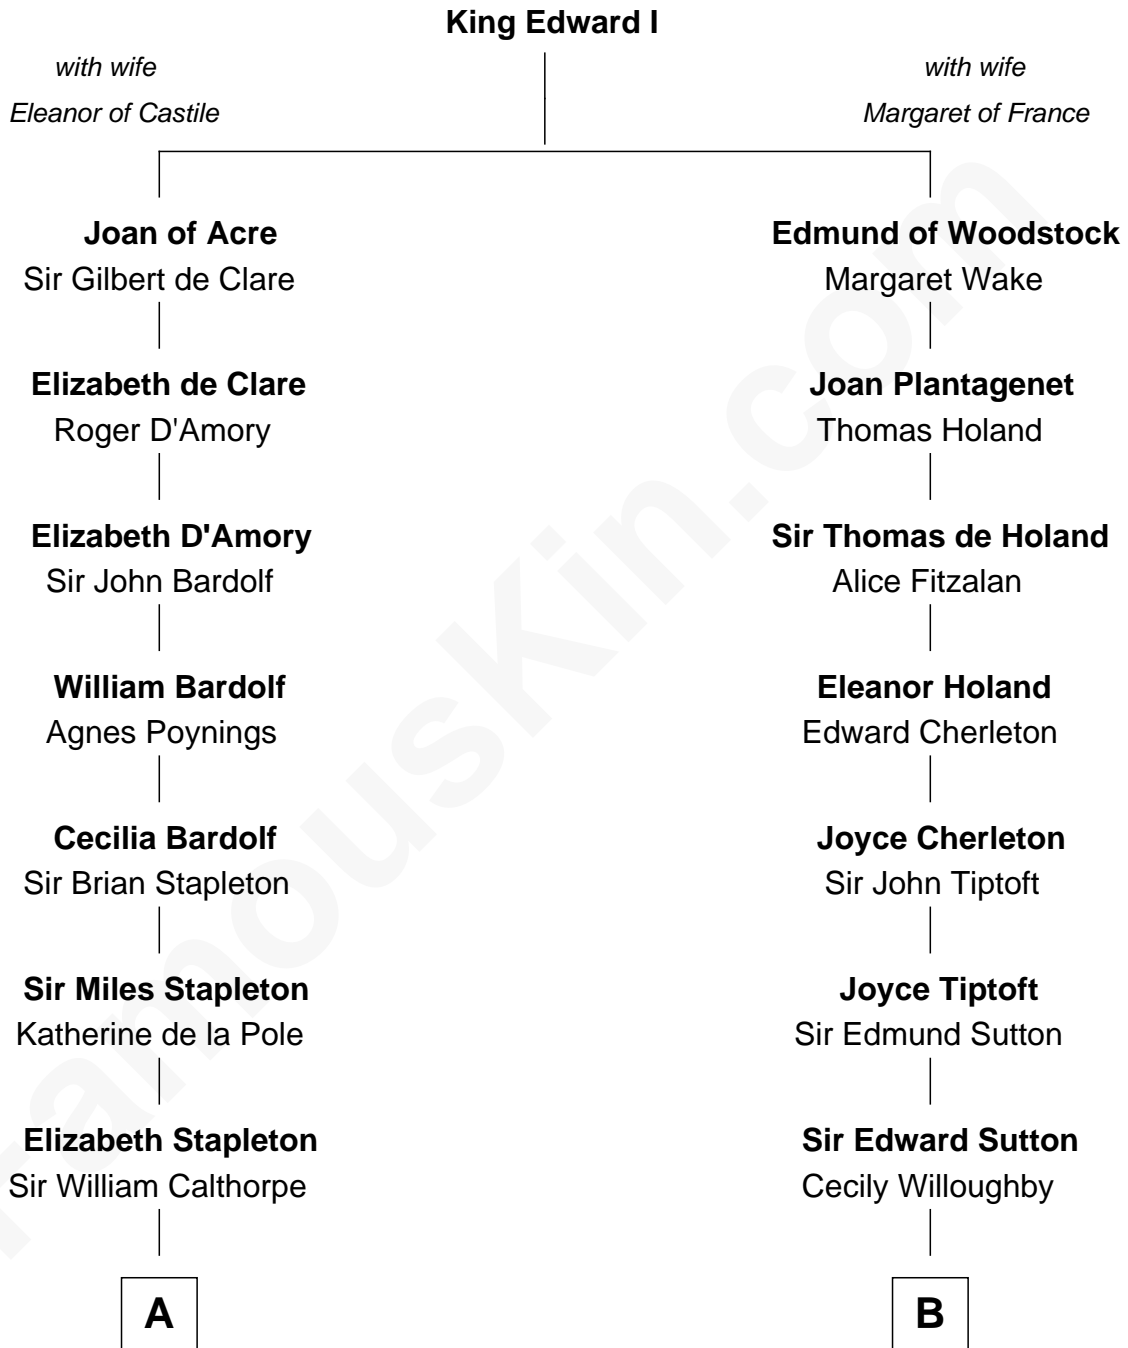

FamousKin.com
Relationship Chart of
Vachel Lindsay
American Poet

18th cousin 3 times removed of

Seth Low

Mayor of New York City President of Columbia University

C

Rachel Dorsey
Anthony Lindsay

Vachel Lindsay
Mary Anna Quisenberry

Nicholas Lindsay
Martha Ann Cane

Vachel Thomas Lindsay
Katherine Frazee

Vachel Lindsay
American Poet

D

Abiel Abbot Low
Ellen Almira Dow

Seth Low
Mayor of New York City President of Columbia University

FamousKin.com