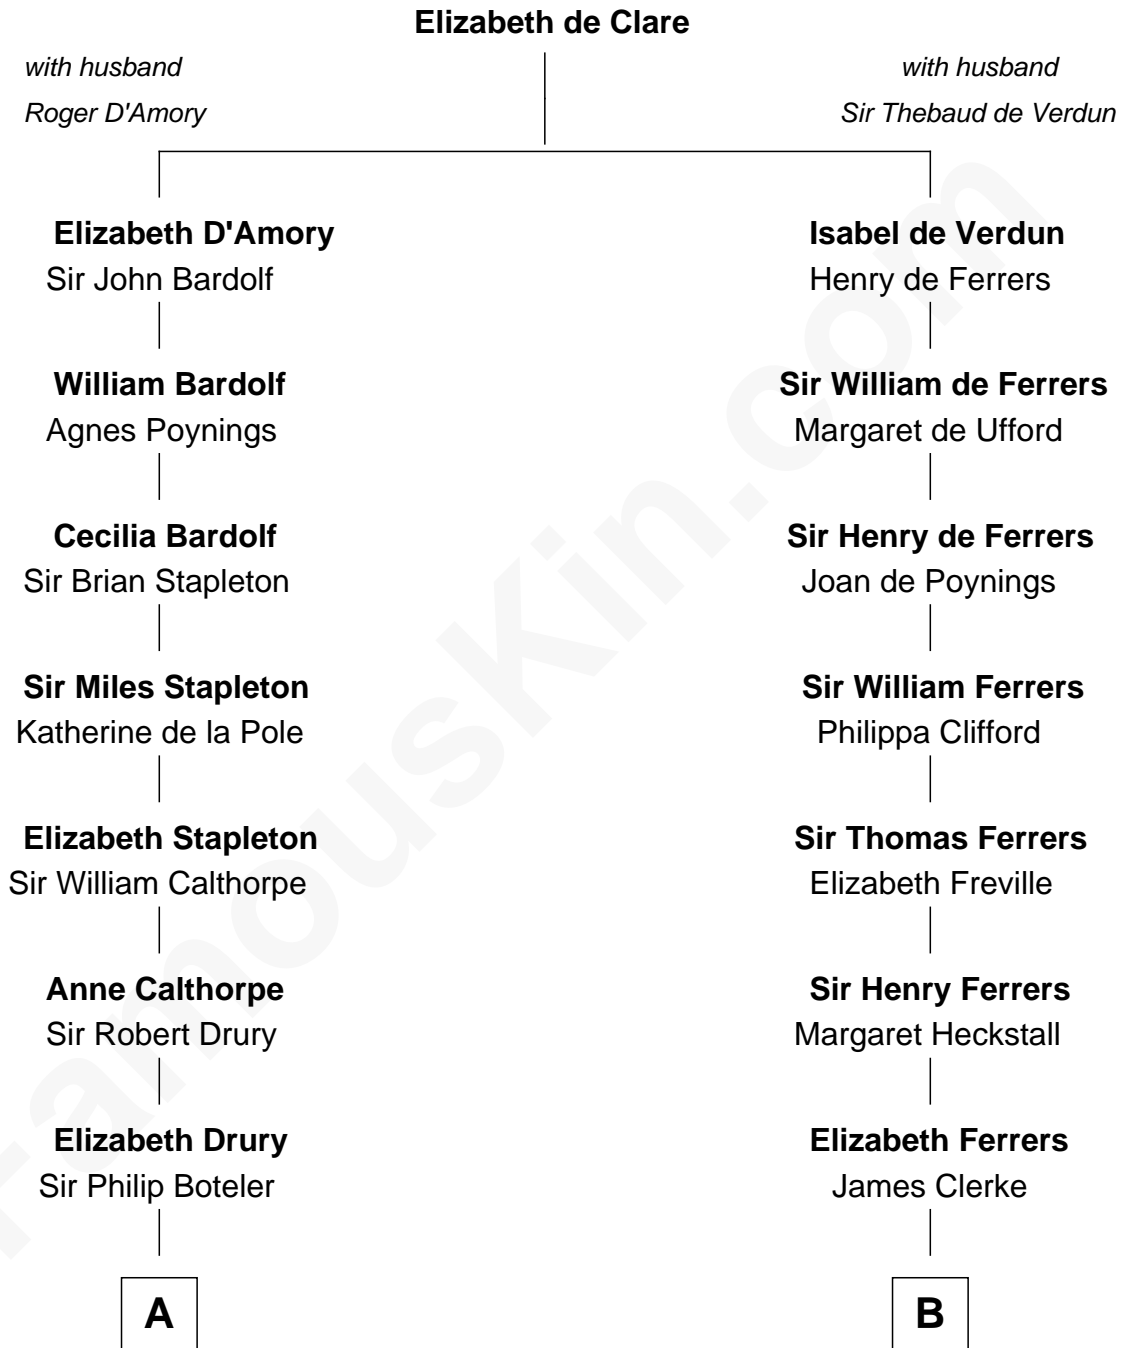

FamousKin.com
Relationship Chart of
Vachel Lindsay
American Poet

19th cousin 2 times removed of

Tuesday Weld
TV and Movie Actress

C

Nicholas Lindsay

Martha Ann Cane

Vachel Thomas Lindsay

Katherine Frazee

Vachel Lindsay

American Poet

D

Alfred Rodman

Anna Lothrop Motley

Eloise Rodman

Stephen Minot Weld

Edward Motley Weld

Sarah Lothrop King

Lothrop Motley Weld

Yosene Balfour Ker

Tuesday Weld

TV and Movie Actress