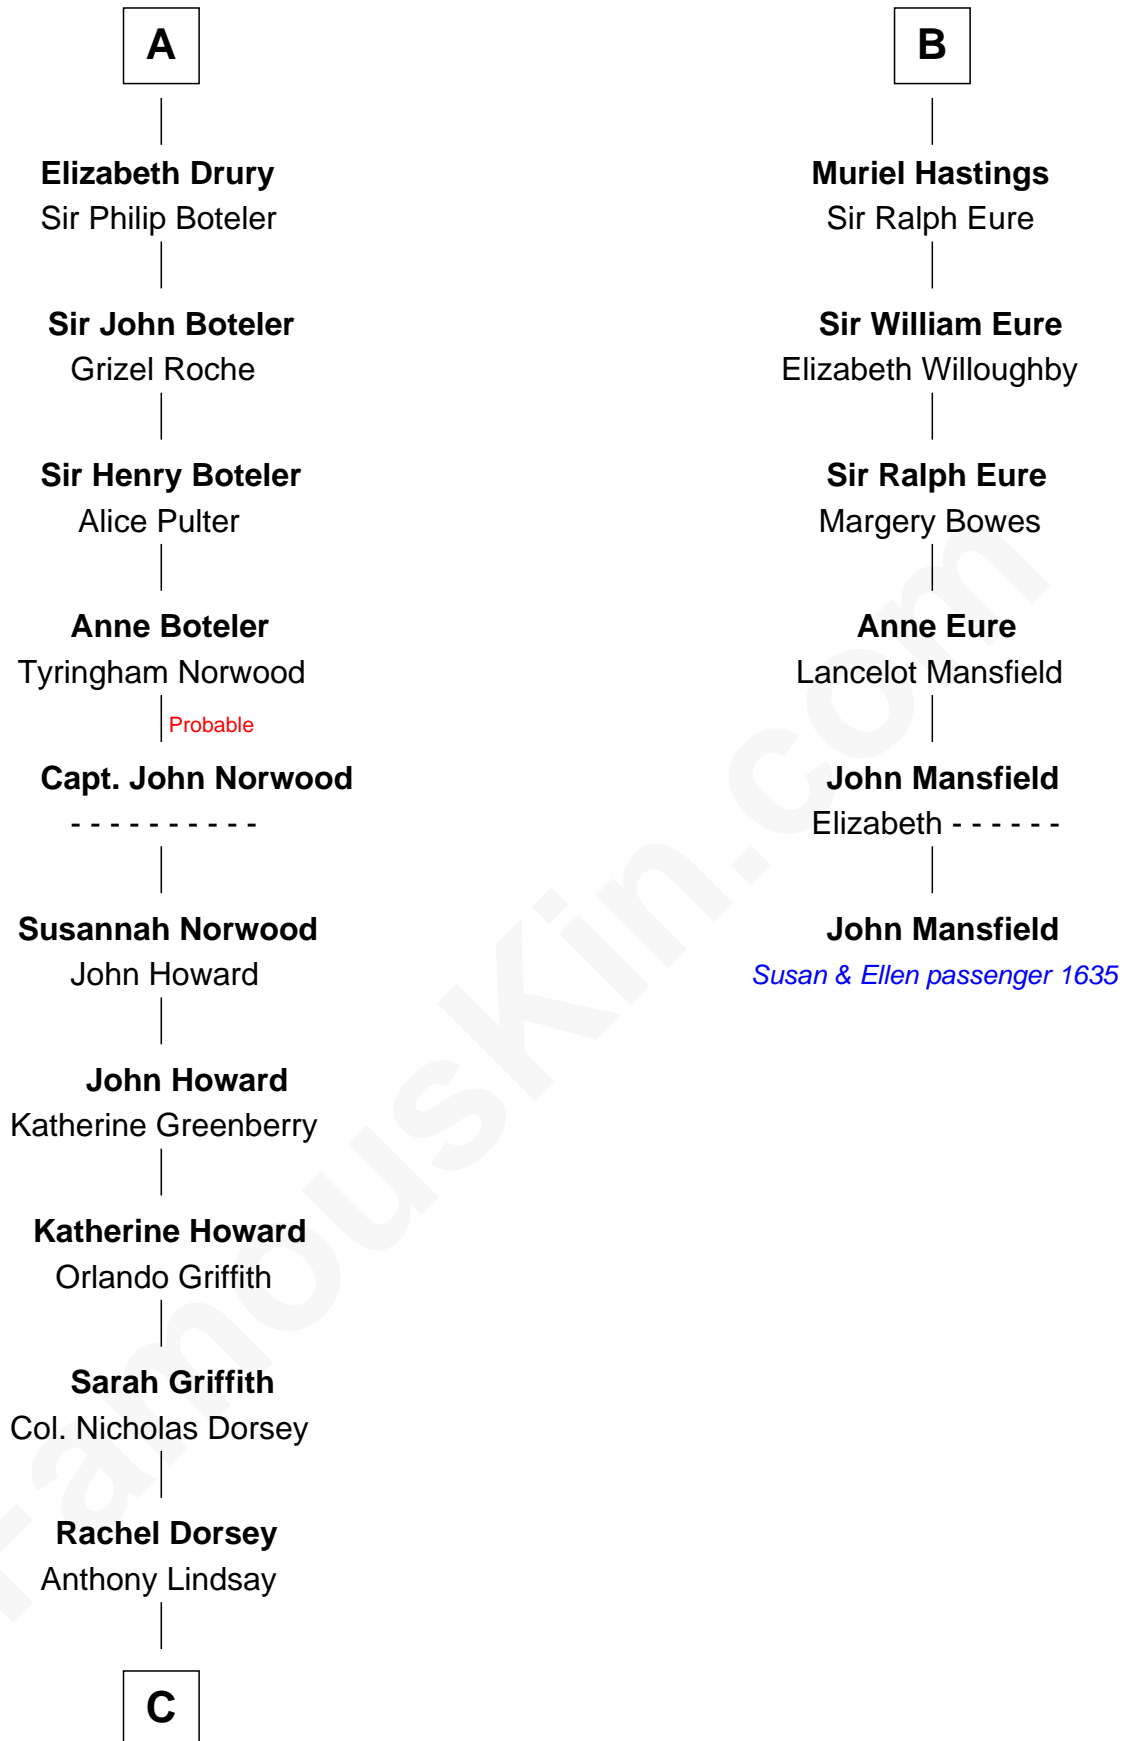

FamousKin.com Relationship Chart of

Vachel Lindsay

American Poet

12th cousin 8 times removed of

John Mansfield

(c1601 - 1674) Susan & Ellen passenger 1635

Sir Gilbert de Clare

Joan of Acre

Thomas Morley

Anne Morley

Sir John Hastings

Sir Hugh Hastings

Anne Gascoigne

B

C

—
Vachel Lindsay
Mary Anna Quisenberry