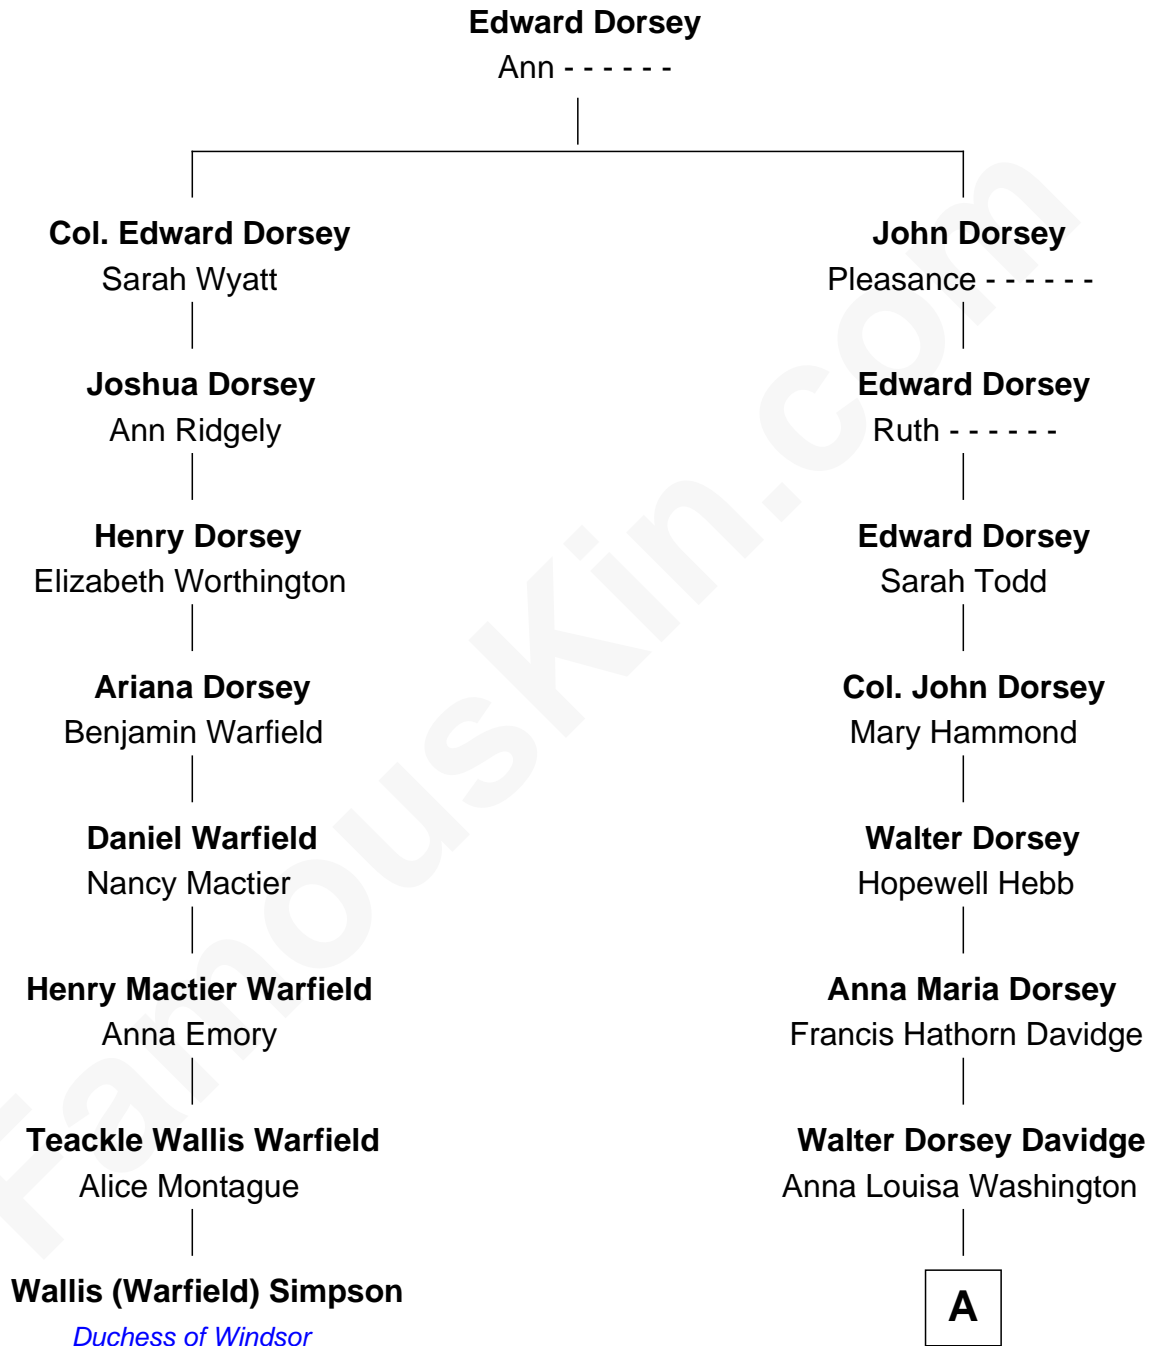

FamousKin.com

Relationship Chart of

Wallis (Warfield) Simpson

Duchess of Windsor, wife of former King Edward VIII

7th cousin 2 times removed of

Lee Marvin

TV and Movie Actor

A

William Fendall Davidge
Estelle C. Washington

Courtenay W. Davidge
Lamont Waltman Marvin

Lee Marvin
TV and Movie Actor

FamousKin.com