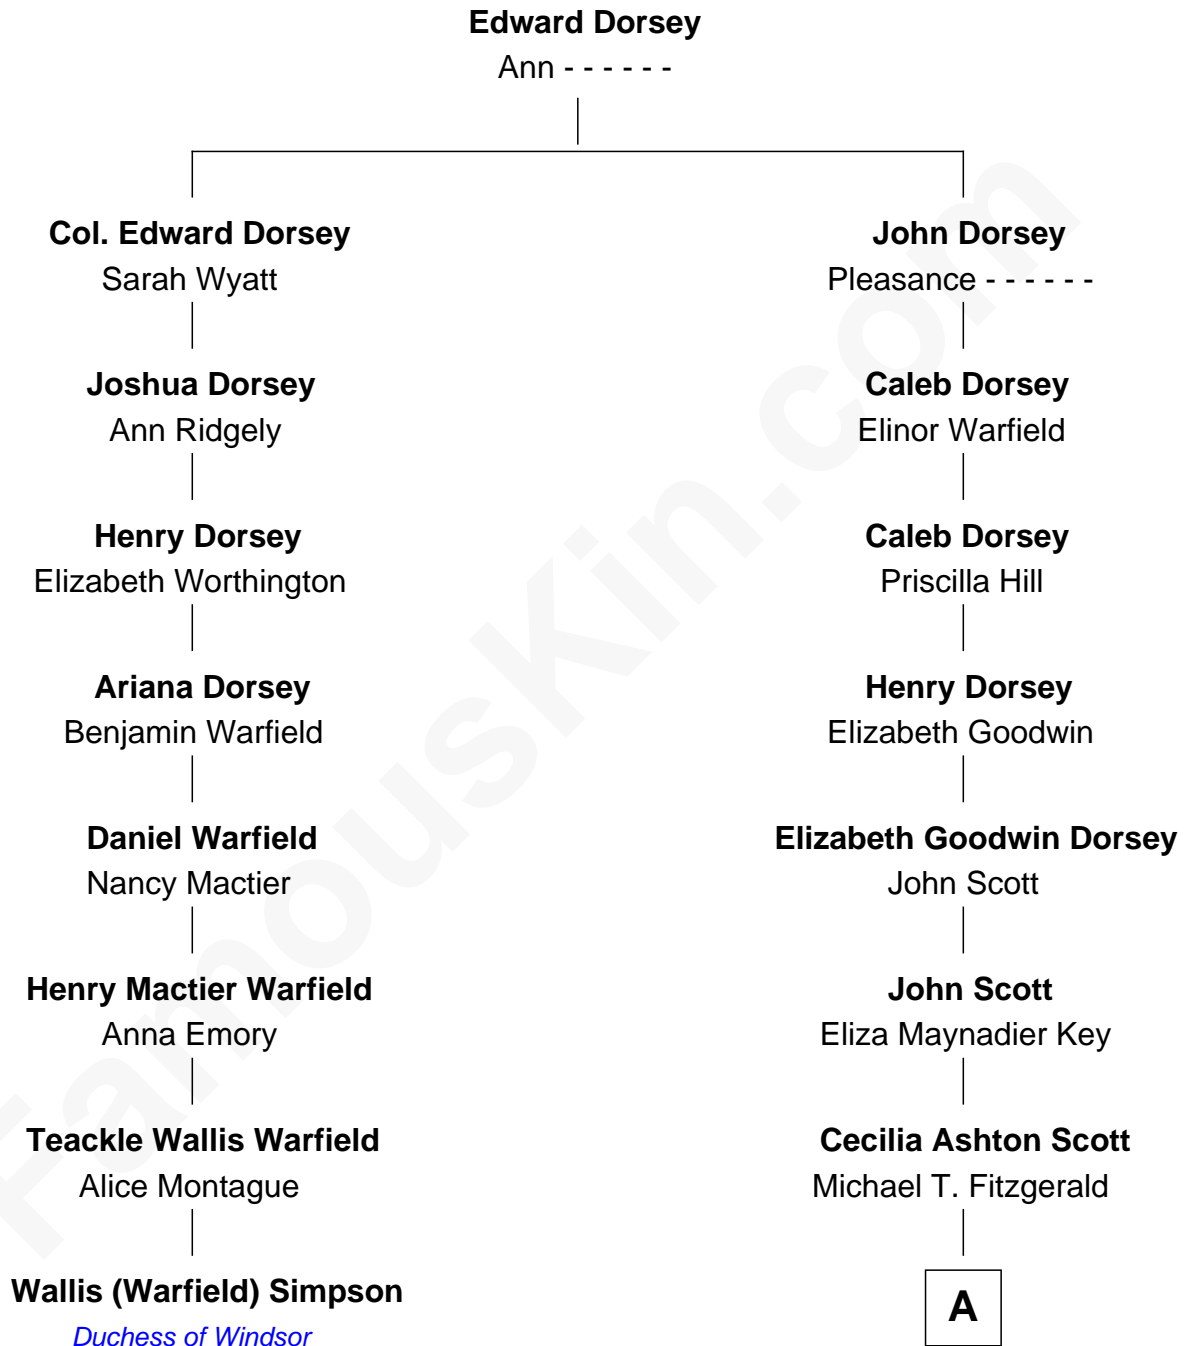

FamousKin.com

Relationship Chart of

Wallis (Warfield) Simpson

Duchess of Windsor, wife of former King Edward VIII

7th cousin 1 time removed of

F. Scott Fitzgerald

Author of The Great Gatsby

A

Edward Fitzgerald
Mary McQuillen

F. Scott Fitzgerald
Author of [The Great Gatsby](#)

FamousKin.com