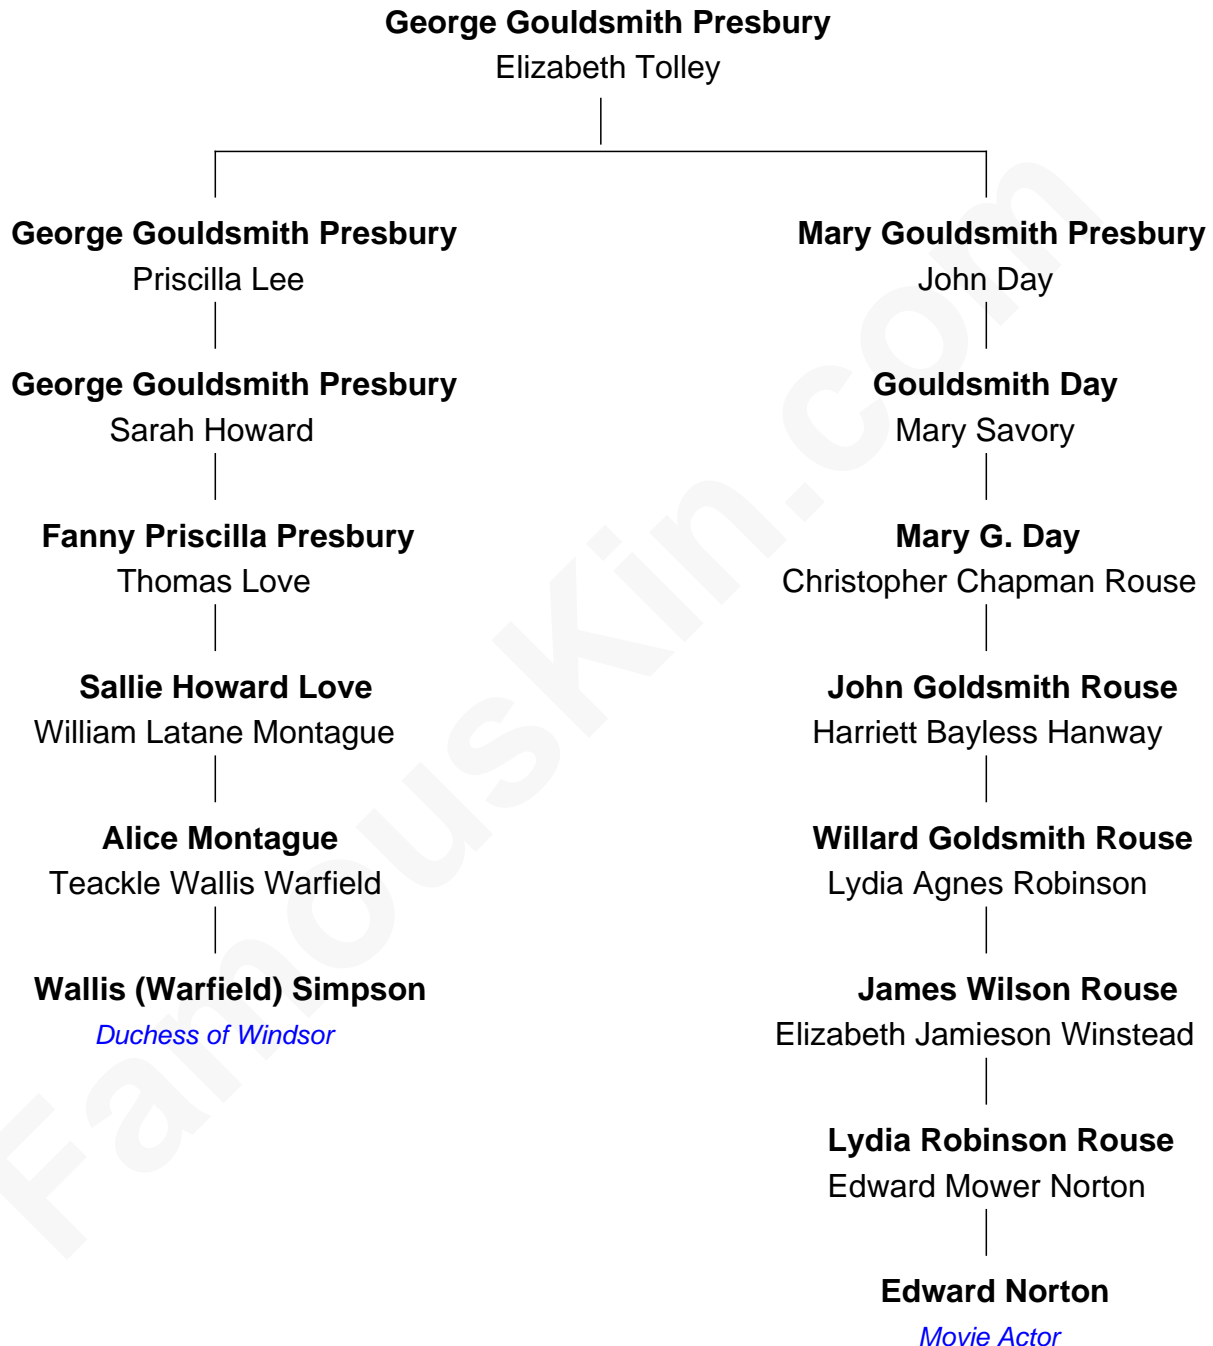

FamousKin.com

Relationship Chart of

Wallis (Warfield) Simpson

Duchess of Windsor, wife of former King Edward VIII

5th cousin 2 times removed of

Edward Norton
Movie Actor

Edward Norton photo by [David Shankbone](#) (CC BY 3.0)