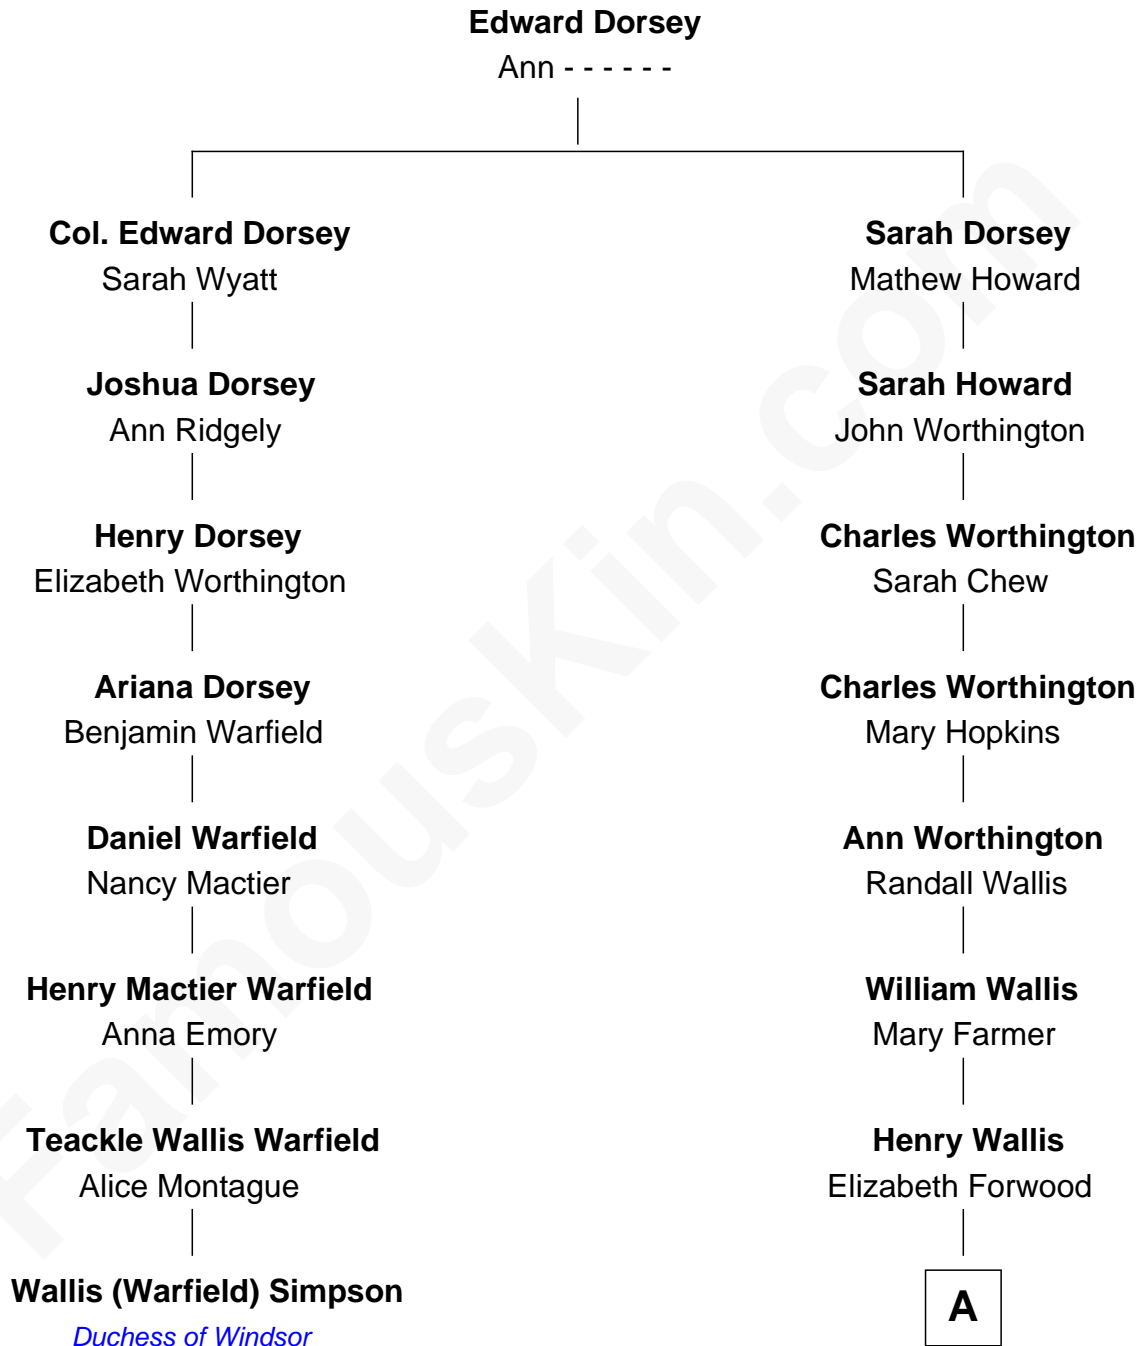

FamousKin.com

Relationship Chart of

Wallis (Warfield) Simpson

Duchess of Windsor, wife of former King Edward VIII

7th cousin 4 times removed of

Cal Ripken, Jr.

Hall of Fame Major League Baseball Player