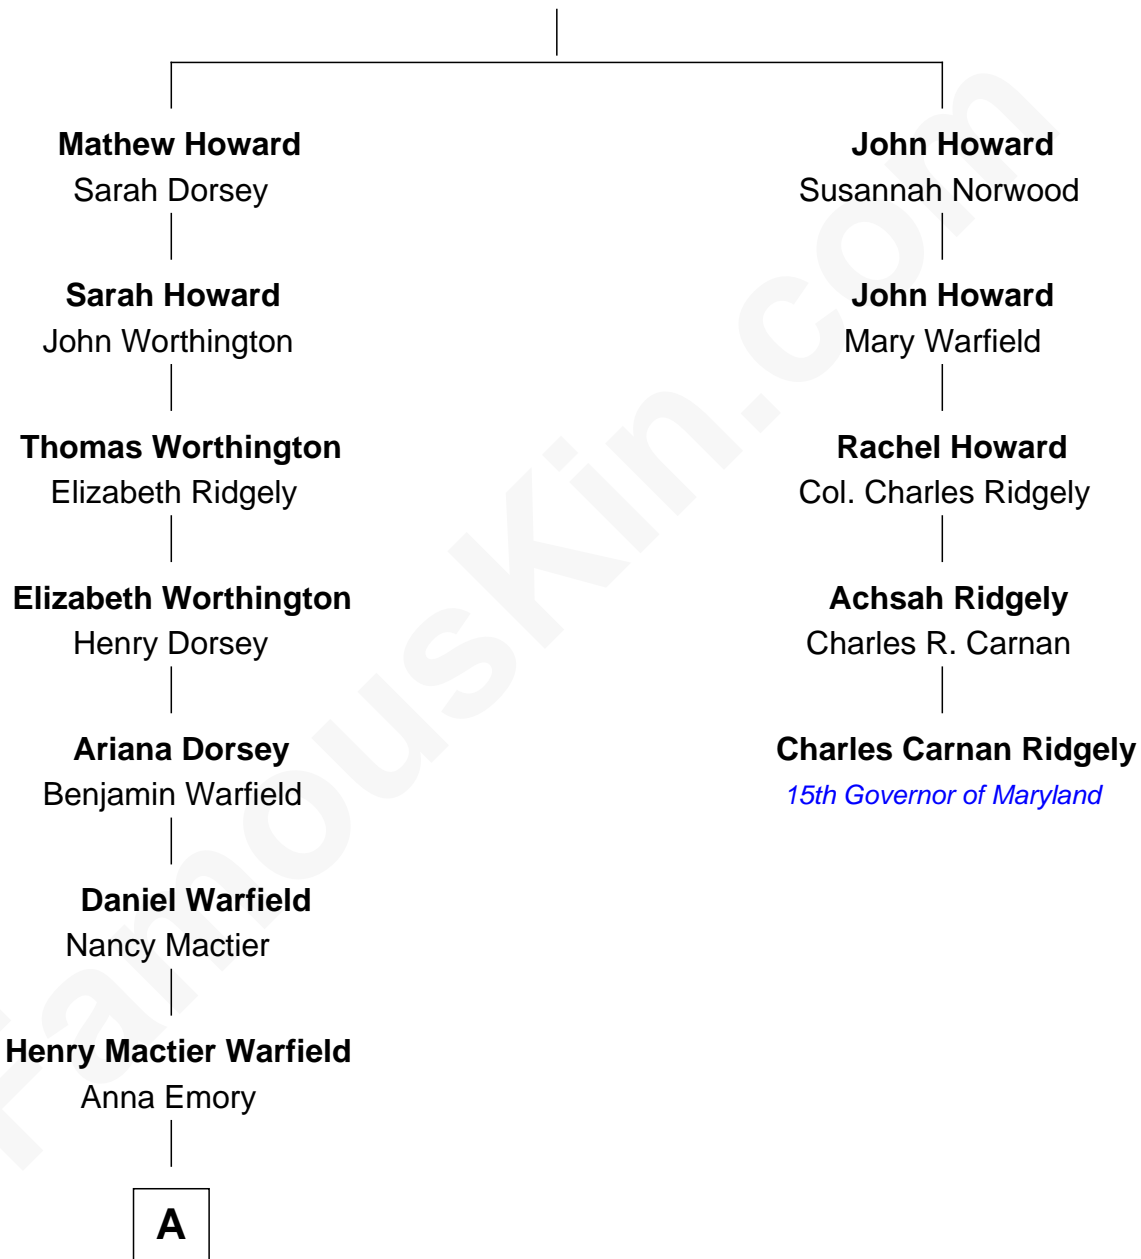

FamousKin.com

Relationship Chart of

Wallis (Warfield) Simpson

Duchess of Windsor, wife of former King Edward VIII

4th cousin 4 times removed of

Charles Carnan Ridgely
15th Governor of Maryland

Matthew Howard

Anne - - - - -

A

—
Teackle Wallis Warfield

Alice Montague

—
Wallis (Warfield) Simpson

Duchess of Windsor

FamousKin.com