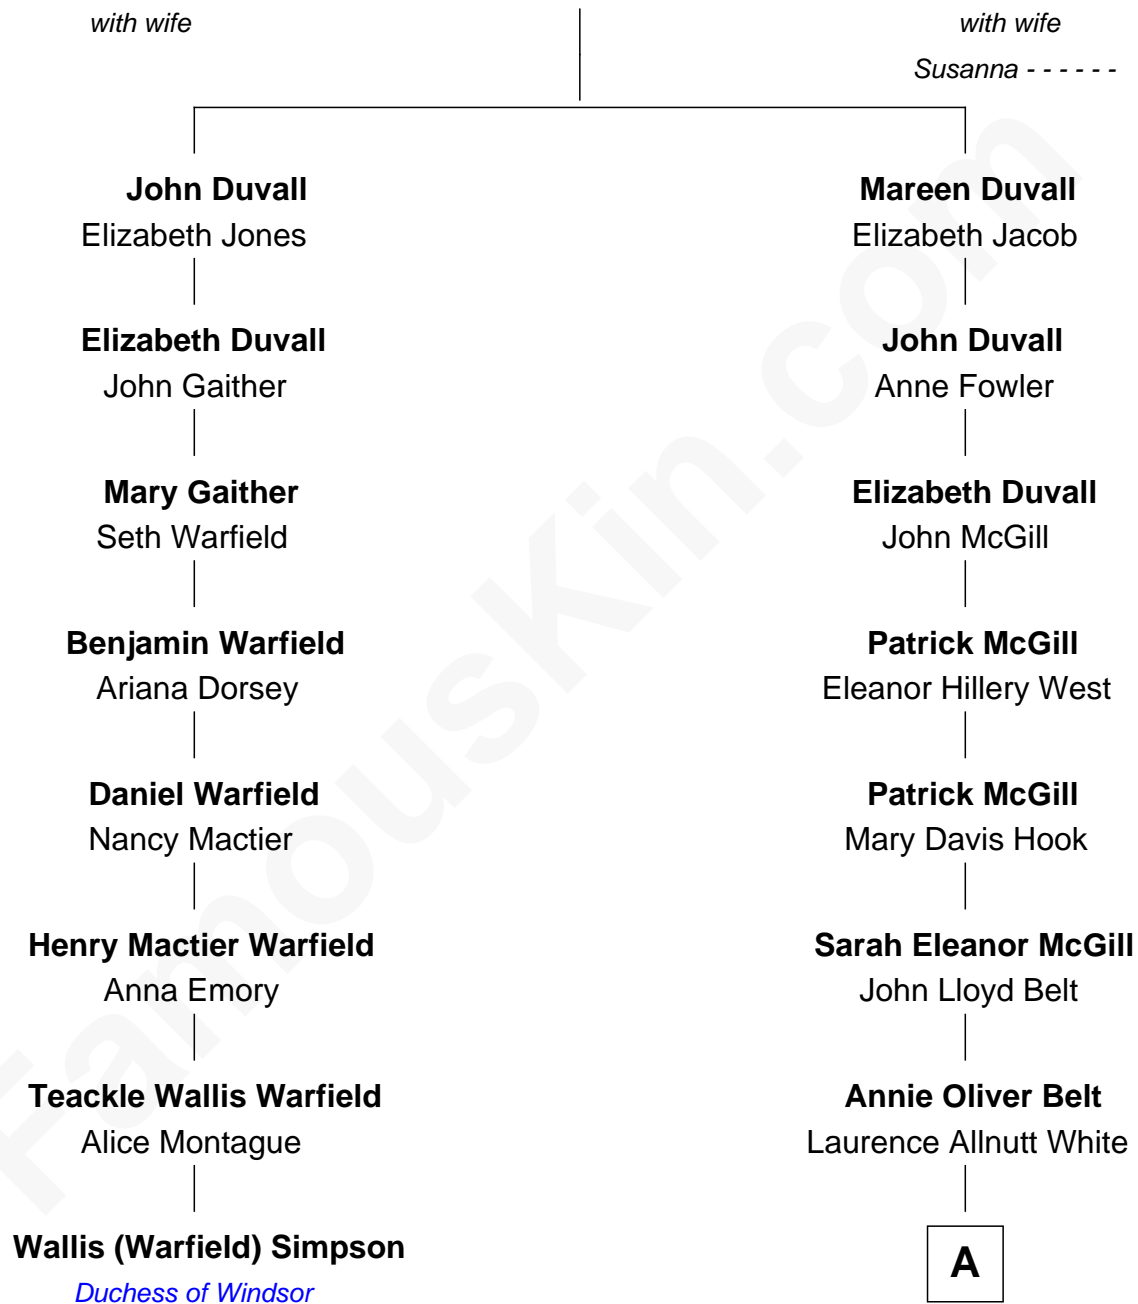

FamousKin.com
Relationship Chart of
Wallis (Warfield) Simpson

Duchess of Windsor, wife of former King Edward VIII

7th cousin 2 times removed of

Richard Hatch

TV and Movie Actor

Mareen Duvall

A

Oliver Belt White

Lula Beall Gott

Elizabeth White

John Raymond Hatch

Richard Hatch

TV and Movie Actor

FamousKin.com